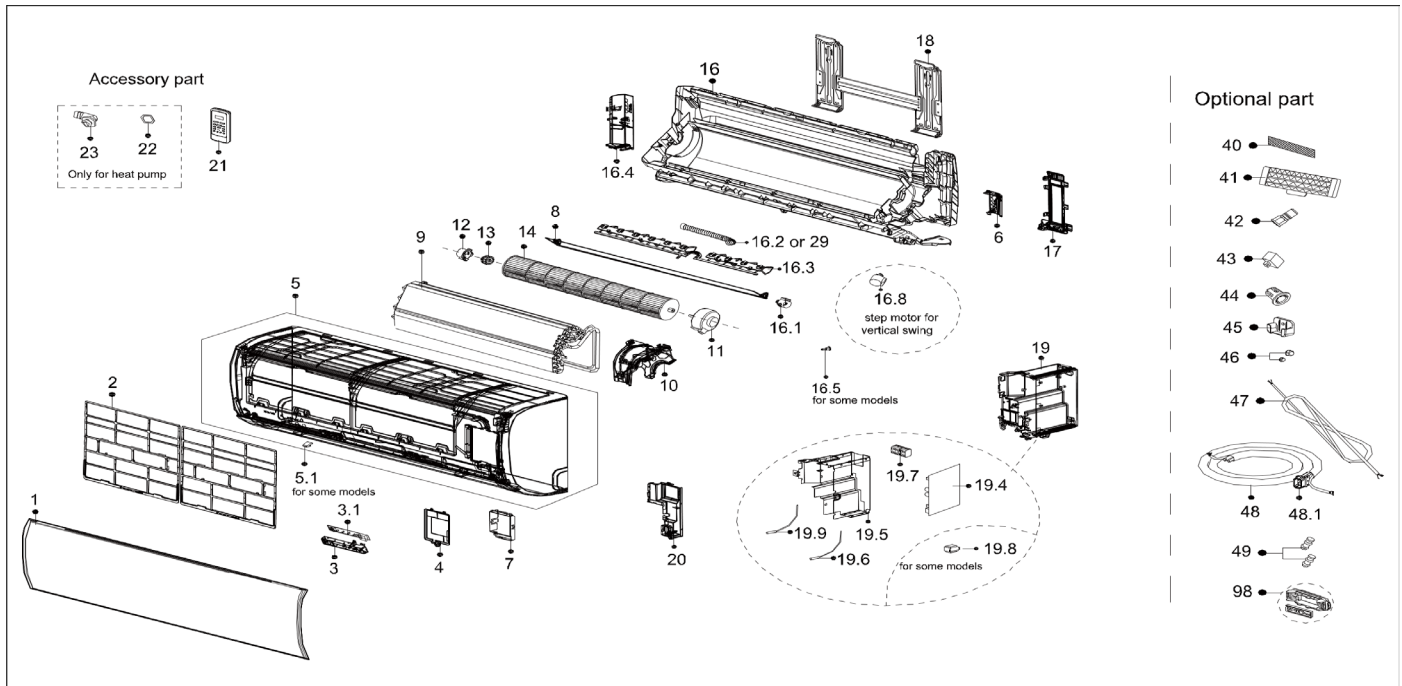

# Exploded View

Model

CSA12CD(I)-R

**ComfortStar®**

EX_ID	Spare Parts Code	Part Name(EN)	Qty.	Price	Remarks
1	12122000A42259	Panel assembly	1		
2	12122000015224	Air filter	2		
3	17222000A18768	Display box subassembly	1		
3.1	17122000053593	Display board subassembly	1		
4	12122000013131	Cover of electrical equipment	1		
5	12122000013170	Panel frame assembly	1		
5.1	12122000013139	Screw Cap	2		
6	12122000013140	Front cover of chassis(right)	1		
7	12122000013141	Cover of electrical equipment subassembly	1		

8	12122000013168	Horizontal louver assembly	1		
9	15822000008180	Evaporator assembly	1		
10	12122000013129	Fan motor cover	1		
11	11002012001871	Single Phase Asynchronous Motor	1		
12	12122000000350	Bearing holder	1		
13	12622000000131	Bearing components	1		
14	12100102000044	Cross flow fan	1		
16	12122000013163	Chassis assembly	1		
16.1	11002010000143	Stepper Motor	1		
16.2	12100501000032	Drain hose	1		
16.3	12122000013167	Horizontal louver	1		
16.4	12122000013123	Front cover of chassis(left )	1		
16.5	12122000000344	Insulated axis	1		
17	12122000013136	pipe clamp board	1		
18	12222000005844	Installation plate	1		
19	17222000037411	Electronic control box subassembly (Mid-and low-end)	1		
19.4	17122000055439	Main control board subassembly	1		
19.5	12122000013001	Electronic control box subassembly	1		
19.6	11201007003447	Pipe Temperature Sensor	1		
19.7	17400401000285	Wire joint	1		
19.8	11203103000014	Linear Transformer	1		
19.9	11201007003424	Room Temperature Sensor	1		
20	12122000013132	Electrical Control Box Cover Subassembly	1		
21	17317000A64775	Remote controller	1		
40	12100204000685	Air freshening filter	1		
47	17401203A00256	Indoor and Outdoor Junction Cable	1		