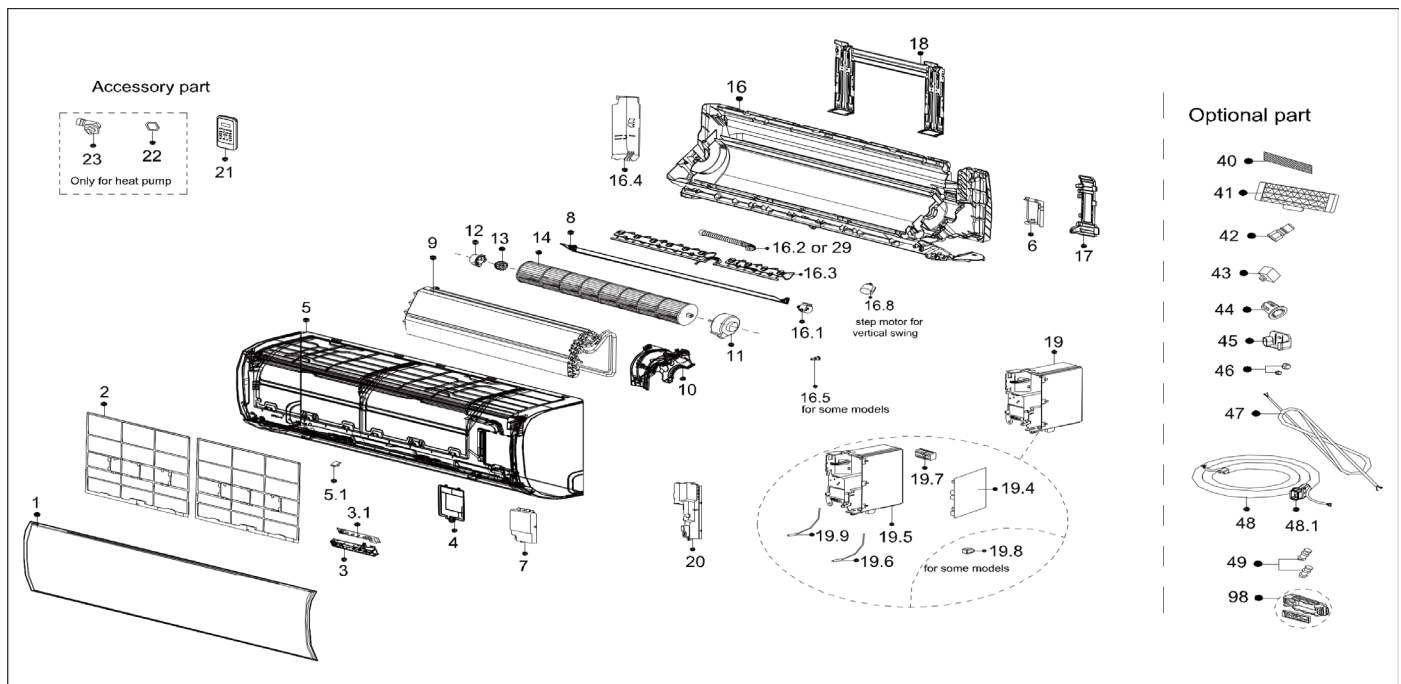

Exploded View

Model

CSA18CD(I)-R

ComfortStar®

EX_ID	Spare Parts Code	Part Name(EN)	Qty.	Price	Remarks
1	12122000A48303	Panel assembly	1		
2	12100204001559	Air filter	2		
3	17222000A18768	Display box subassembly	1		
3.1	17122000053593	Display board subassembly	1		
4	12122000013131	Cover of electrical equipment	1		
5	12122000013179	Panel frame assembly	1		
5.1	12122000013139	Screw Cap	2		
6	12122000013175	Front cover of chassis(right)	1		
7	12122000013141	Cover of electrical equipment subassembly	1		

8	12122000013187	Horizontal louver	1		
9	15822000008178	Evaporator assembly	1		
10	12122000013176	Fan motor cover	1		
11	11002012019562	Single Phase Asynchronous Motor	1		
12	12122000000350	Bearing holder	1		
13	12622000000131	Bearing components	1		
14	12100102000131	Cross flow fan	1		
16	12122000013181	Chassis assembly	1		
16.1	11002010000143	Stepper Motor	1		
16.2	12100501000032	Drain hose	1		
16.3	12122000013183	Horizontal louver	1		
16.4	12122000013186	Front cover of chassis(left)	1		
16.5	12122000000344	Insulated axis	1		
17	12122000013178	pipe clamp board	1		
18	12222000005866	Installation plate	1		
19	17222000037076	Electronic control box subassembly (Mid-and low-end)	1		
19.4	17122000055022	Main control board subassembly	1		
19.5	12122000013001	Electronic control box subassembly	1		
19.6	11201007003447	Pipe Temperature Sensor	1		
19.7	17400401000006	Terminal	1		
19.8	11203103000014	Linear Transformer	1		
19.9	11201007003424	Room Temperature Sensor	1		
20	12122000013132	Electrical Control Box Cover Subassembly	1		
21	17317000A64775	Remote controller	1		
40	12100204000685	Air freshening filter	1		
47	17401203A00256	Indoor and Outdoor Junction Cable	1		