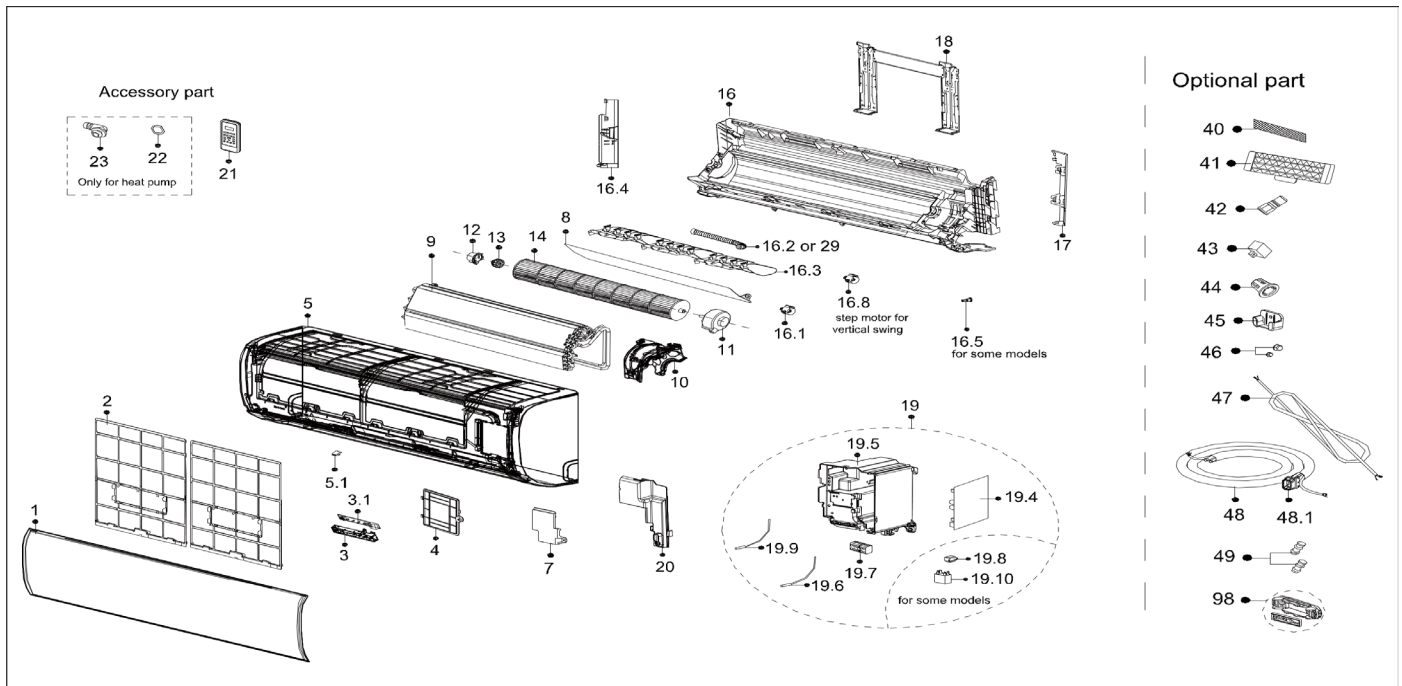

Exploded View

Model

CSA24CD(I)-R

ComfortStar®

EX_ID	Spare Parts Code	Part Name(EN)	Qty.	Price	Remarks
1	12122000A48304	Panel assembly	1		
2	12122000015222	Air filter	2		
3	17222000A18768	Display box subassembly	1		
3.1	17122000053593	Display board subassembly	1		
4	12122000013357	Cover of electrical equipment	1		
5	12122000013353	Panel frame assembly	1		
5.1	12122000013355	Screw Cap	2		
7	12122000013350	Cover of electrical equipment subassembly	1		
8	12122000013348	Horizontal louver	1		

9	15822000008281	Evaporator assembly	1		
10	12122000013349	Fan motor cover	1		
11	11002012003053	Single Phase Asynchronous Motor	1		
12	12122000000350	Bearing holder	1		
13	12622000000131	Bearing components	1		
14	12100102000002	Cross flow fan	1		
16	12122000020045	Chassis assembly	1		
16.1	11002010000049	Stepper Motor	1		
16.3	12122000013343	Horizontal louver	3		
16.4	12122000013342	Front cover of chassis(left)	1		
16.5	12122000000344	Insulated axis	1		
17	12122000013346	pipe clamp board	1		
18	12222000005965	Installation plate	1		
19	17222000037574	Electronic control box subassembly (Mid-and low-end)	1		
19.4	17122000055622	Main control board subassembly	1		
19.5	12122000020046	Electronic control box subassembly	1		
19.6	11201007003447	Pipe Temperature Sensor	1		
19.7	17400401000285	Wire joint	1		
19.8	11203103000014	Linear Transformer	1		
19.9	11201007003424	Room Temperature Sensor	1		
19.10	17400101A00484	Fan motor capacitor	1		
20	12122000013356	Electrical Control Box Cover Subassembly	1		
21	17317000A64775	Remote controller	1		
22	12600701000039	seal ring	1		
23	12100509000061	Drain hose	1		
29	12100501000032	Drain hose	1		
40	12100204000685	Air freshening filter	1		
47	17401203A00222	Indoor and Outdoor Junction Cable	1		