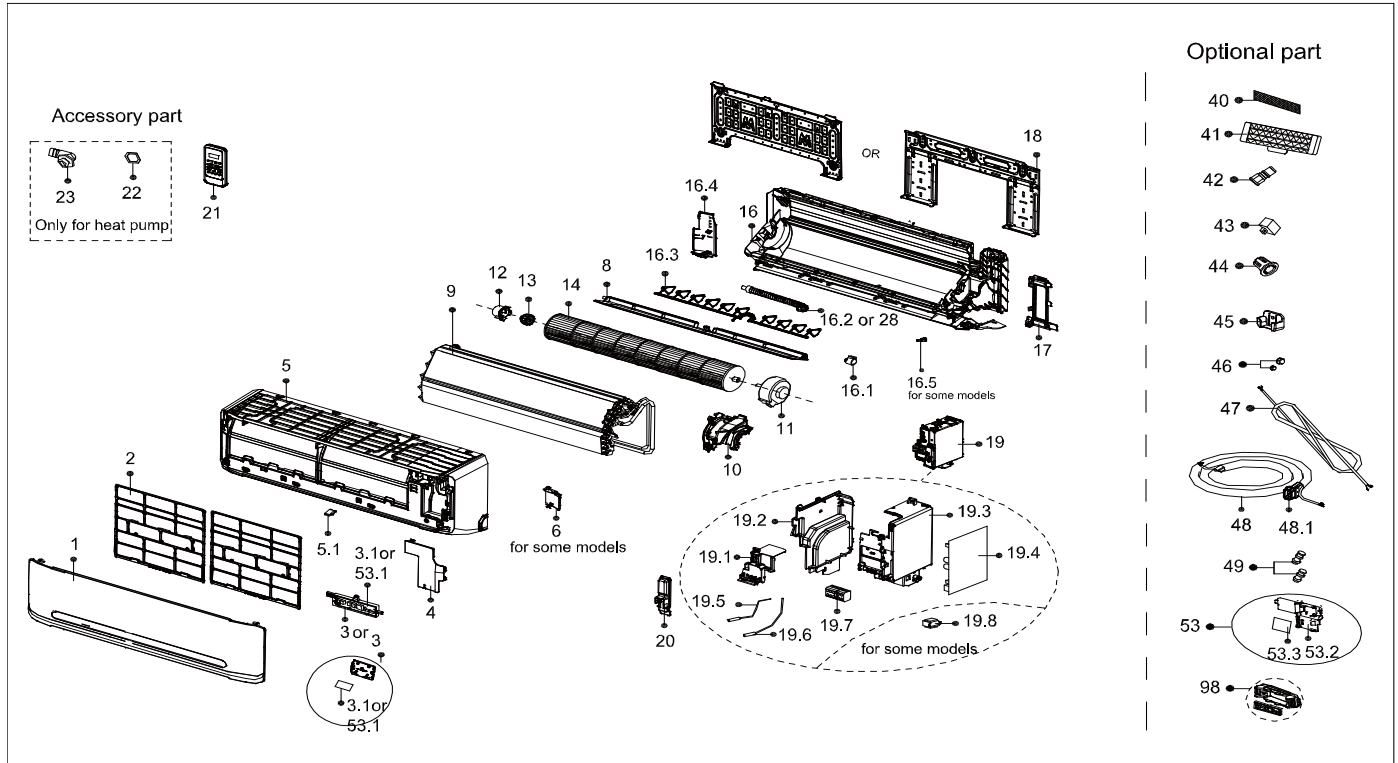

Exploded View

Model

CWI12CD(I)

ComfortStar®

EX_ID	Spare Parts Code	Part Name(EN)	Qty.	Price	Remarks
1	12122000001521	Panel assembly	1.0		
2	12100204000522	Air filter	2.0		
3	17222000002878	Display box assembly	1.0		
3.1	17122000006953	Display board assembly	1.0		
4	12122000006755	Cover of electrical equipment	1.0		
5	12122000001726	Panel frame assembly	1.0		
5.1	12122000009477	Screw cap	1.0		
6	12122000004587	Right cover of chassis	1.0		
8	12122000005815	Horizontal louver assembly	1.0		

9	15822000008189	Evaporator assembly	1.0		
10	12122000005540	Fan motor cover	1.0		
11	11002015000051	Fan motor	1.0		
12	12122000000350	Bearing holder	1.0		
13	12622000000131	Bearing base	1.0		
14	12100102000044	Cross flow fan	1.0		
16	12122000011818	Chassis assembly	1.0		
16.1	11002010000143	Louver motor	1.0		
16.2	12100501000032	Drain hose	1.0		
16.3	12122000000038	Vertical vane	1.0		
16.4	12122000010098	Left cover of chassis	1.0		
16.5	12122000000344	Insulated axis	1.0		
17	12122000012943	Pipe clamp board	1.0		
18	12222000000018	Installation plate	1.0		
19	17222000031295	Electronic control box assembly	1.0		
19.1	12122000004577	Top cover of electronic control box	1.0		
19.2	12122000004639	Left side plate of Electronic control box	1.0		
19.3	12122000004632	Right side plate of Electronic control box	1.0		
19.4	17122000048345	Indoor main control board assembly	1.0		
19.5	11201007003424	Ambient temperature sensor assembly	1.0		
19.6	11201007003447	Pipe temperature sensor assembly	1.0		
19.7	17400401000006	Wire joint	1.0		
20	12122000005020	Cover of electronic control box	1.0		
21	17317000001294	Remote Controller	1.0		
40	12100204000685	Air freshening filter	1.0		