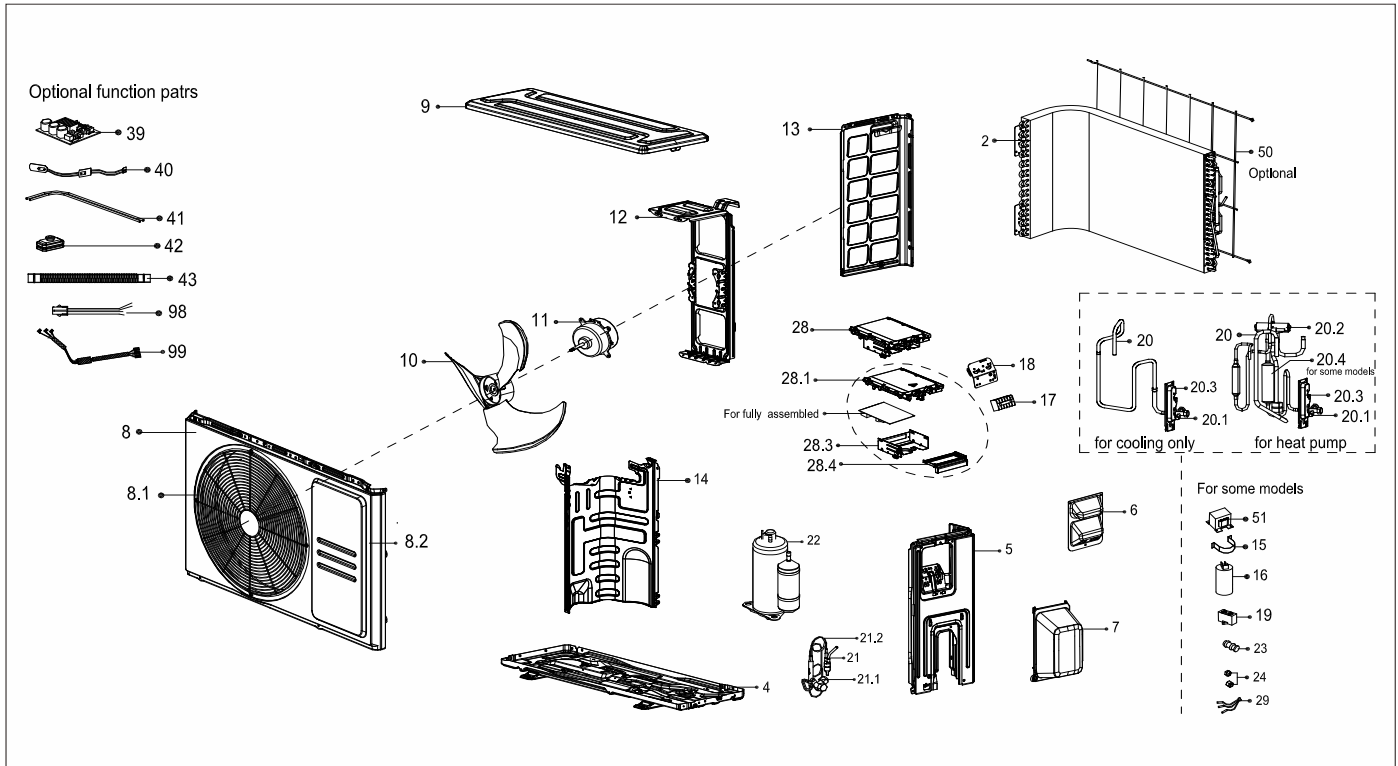

Exploded View

Model CWI12CD(O)

ComfortStar®

EX_ID	Spare Parts Code	Part Name(EN)	Qty.	Price	Remarks
2	15822000009636	Condenser assembly	1.0		
4	12222000012131	Chassis assembly	1.0		
5	12222000012141	Right clapboard	1.0		
6	12222000010966	Big handle	1.0		
7	12122000007150	Water collector	1.0		
8	12222000013185	Front panel assembly	1.0		
8.1	12222000013187	Air outlet grille	1.0		
8.2	12222000013186	Front panel	1.0		
9	12222000014305	Top cover assembly	1.0		

10	12100105000821	Axial flow fan	1.0		
11	11002015000039	Fan motor	1.0		
12	12222000012390	Supporter assembly of fan motor	1.0		
13	12222000012135	Left supporter	1.0		
14	12222000012266	Partition board	1.0		
17	17400401000068	Wire joint	1.0		
18	12222000002259	Supporting board	1.0		
20	15422000016376	4-ways valve assembly	1.0		
20.1	15500204000058	Gas valve	1.0		
20.3	12222000002571	Valve plate	1.0		
21	15422000017372	Liquid valve assembly	1.0		
21.1	15500208000046	Liquid valve	1.0		
21.2	15122000025834	Capillary	1.0		
22	11103020005082	Compressor	1.0		
28	17222000034709	Electronic control box subassembly	1.0		
28.1	12122000024223	Support of electronic control box	1.0		
28.3	12222000012106	Electronic installing box subassembly	1.0		
28.4	12122000024222	Fixing board	1.0		
29	11201011000067	Combination Sensor	1.0		
50	12222000012385	Rear net	1.0		
99	17401203012697	Compressor wire assembly	1.0		