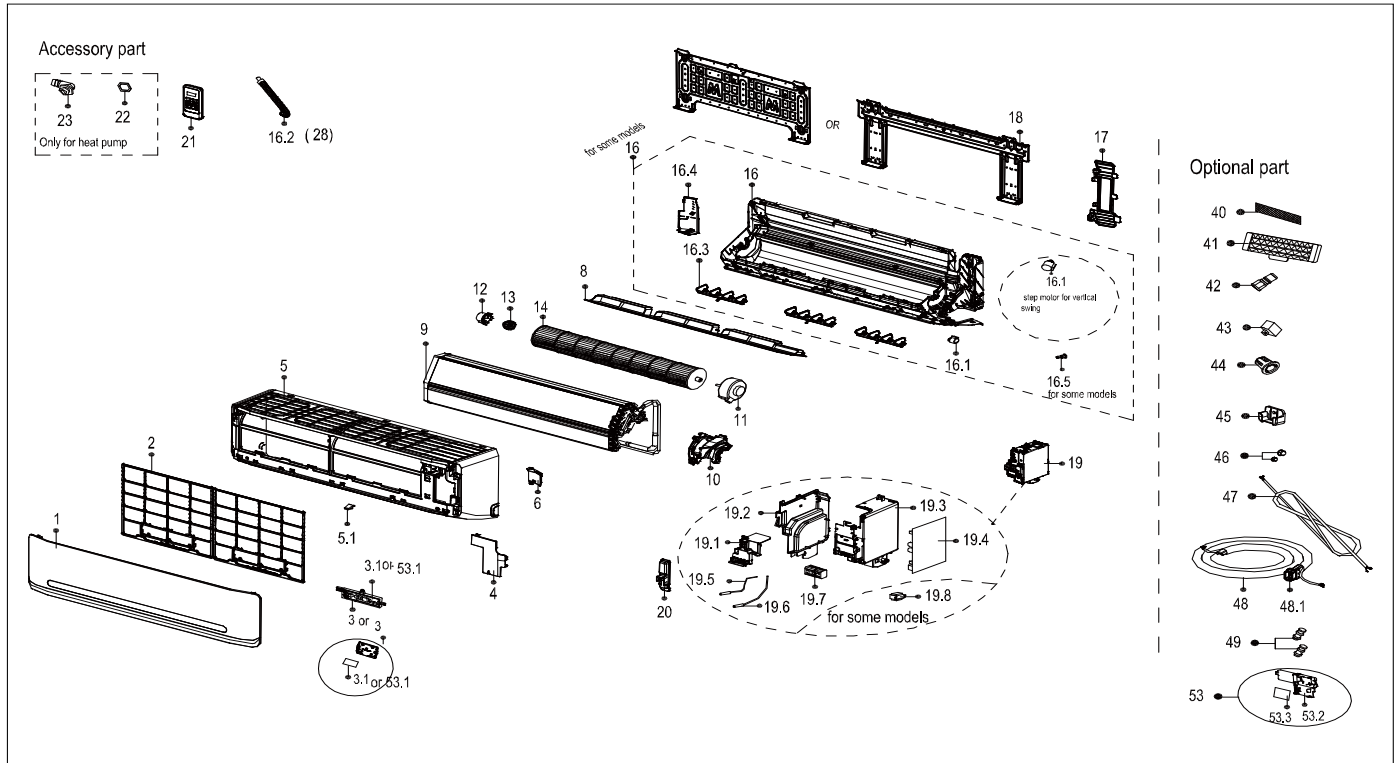

Exploded View

Model

CWI18CD(I)

ComfortStar®

EX_ID	Spare Parts Code	Part Name(EN)	Qty.	Price	Remarks
1	12122000001083	Panel assembly	1.0		
2	12100204000397	Air filter	2.0		
3	17222000002837	Display box assembly	1.0		
3.1	17122000006953	Display board assembly	1.0		
4	12122000006755	Cover of electrical equipment	1.0		
5	12122000002008	Panel frame assembly	1.0		
5.1	12122000008242	Screw cap	1.0		
6	12122000004592	Right cover of chassis	1.0		
8	12122000006359	Horizontal louver assembly	1.0		

9	15822000008214	Evaporator assembly	1.0		
10	12122000005538	Fan motor cover	1.0		
11	11002015011867	Fan motor	1.0		
12	12122000000350	Bearing holder	1.0		
13	12622000000131	Bearing base	1.0		
14	12100102000131	Cross flow fan	1.0		
16	12122000A26278	Chassis assembly	1.0		
16.1	11002010000077	Louver motor	1.0		
16.2	12100501000032	Drain hose	1.0		
16.3	12122000008961	Vertical vane	3.0		
16.4	12122000004612	Left cover of chassis	1.0		
16.5	12122000000344	Insulated axis	1.0		
17	12122000012941	Pipe clamp board	1.0		
18	12222000000026	Installation plate	1.0		
19	17222000021228	Electronic control box assembly	1.0		
19.1	12122000004577	Top cover of electronic control box	1.0		
19.2	12122000004639	Left side plate of Electronic control box	1.0		
19.3	12122000004632	Right side plate of Electronic control box	1.0		
19.4	17122000034048	Indoor main control board assembly	1.0		
19.5	11201007003424	Ambient temperature sensor assembly	1.0		
19.6	11201007003447	Pipe temperature sensor assembly	1.0		
19.7	17400401000006	Wire joint	1.0		
20	12122000005020	Cover of electronic control box	1.0		
21	17317000001294	Remote Controller	1.0		
40	12100204000685	Air freshening filter	1.0		