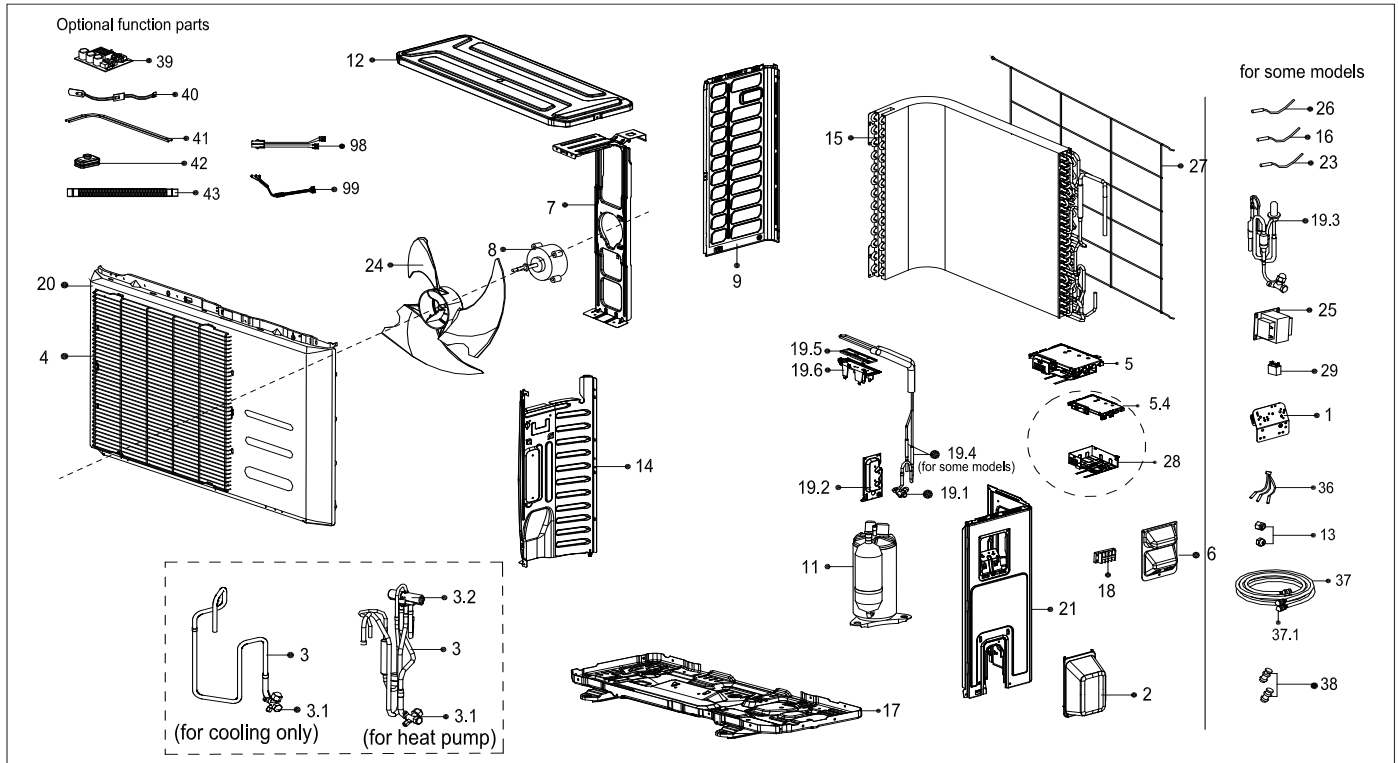

Exploded View

Model

CWI24CD(O)

ComfortStar®

EX_ID	Spare Parts Code	Part Name(EN)	Qty.	Price	Remarks
1	12222000005424	Terminal board	1.0		
2	12122000007150	Water collector	1.0		
3	15422000007797	4-way valve assembly	1.0		
3.1	15500204000025	Gas valve	1.0		
4	12222000011145	Air outlet grille	1.0		
5	17222000026694	Electronic control box assembly	1.0		
5.4	12122000008999	Cover of electronic control box	1.0		
6	12222000010966	Big handle	1.0		
7	12222000005182	Supporter assembly of fan motor	1.0		

8	11002015008365	Fan motor	1.0		
9	12222000004831	Left side plate assembly	1.0		
11	11103020002419	Compressor	1.0		
12	12222000004835	Top cover assembly	1.0		
14	12222000005423	Partition board assembly	1.0		
15	15822000003536	Condenser assembly	1.0		
16	11201007000039	Ambient temperature sensor assembly	1.0		
17	12222000004787	Chassis assembly	1.0		
18	17400401000068	Wire joint	1.0		
19	15422000015621	Liquid valve assembly	1.0		
19.1	15500208000286	Liquid valve	1.0		
19.2	12222000002571	Valve plate	1.0		
19.5	11203803001176	Radiator	1.0		
19.6	12122000011478	U-Typed Support with Copper Pipe	1.0		
20	12222000006304	Front panel	1.0		
21	12222000004830	Right side plate	1.0		
23	11201007000136	Pipe temperature sensor assembly	1.0		
24	12100105000181	Axial flow fan	1.0		
26	11201007000157	Discharge temperature sensor assembly	1.0		
27	12222000004833	Rear net	1.0		
28	12222200002695	Electronic control box assembly	1.0		
99	17401203000939	Compressor wire assembly	1.0		