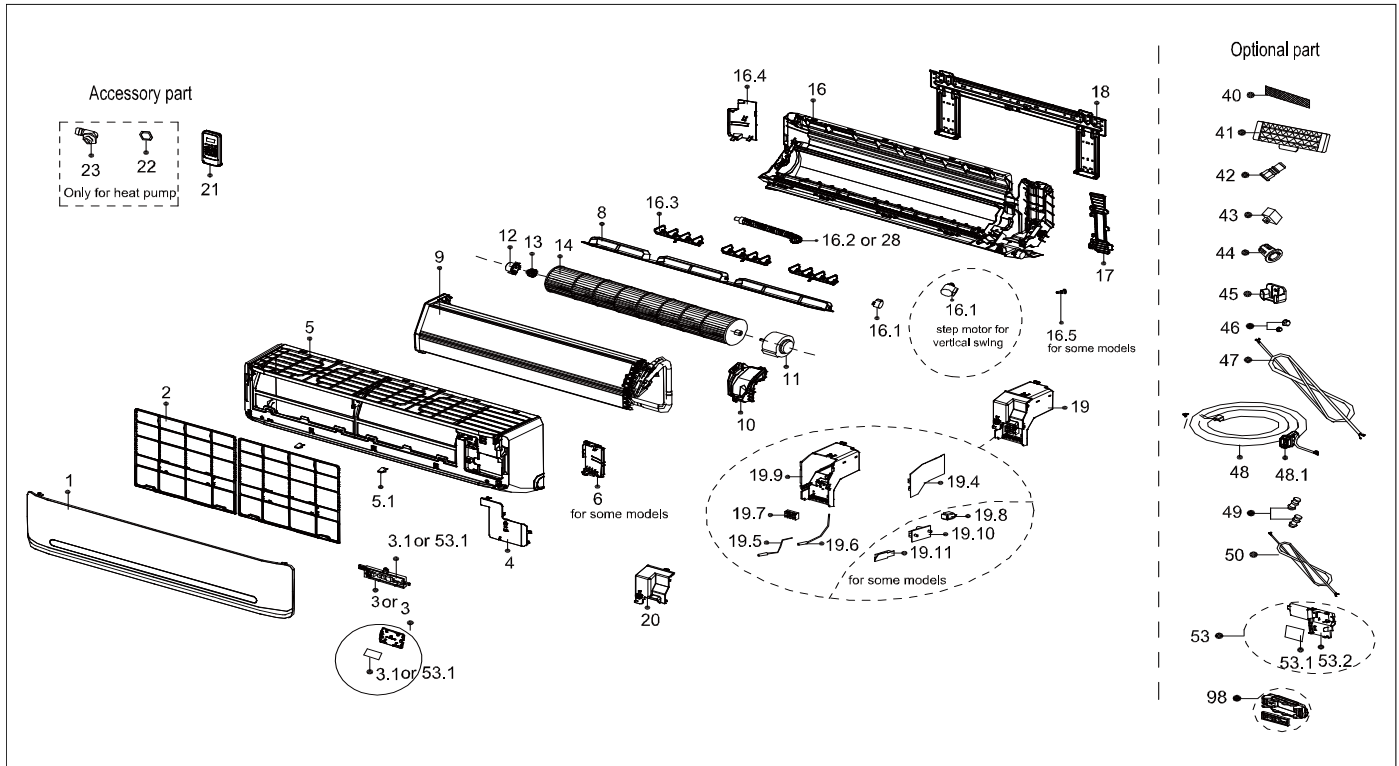

Exploded View

Model

CWI24CD(I)

ComfortStar®

EX_ID	Spare Parts Code	Part Name(EN)	Qty.	Price	Remarks
1	12122000001602	Panel assembly	1.0		
2	12100204000461	Air filter	2.0		
3	172220000002837	Display box assembly	1.0		
3.1	171220000006953	Display board assembly	1.0		
4	121220000006733	Cover of electrical equipment	1.0		
5	121220000001956	Panel frame assembly	1.0		
5.1	121220000008242	Screw cap	2.0		
6	121220000004608	Right cover of chassis	1.0		
8	121220000006335	Horizontal louver assembly	1.0		

9	15822000008175	Evaporator assembly	1.0		
10	12122000005512	Fan motor cover	1.0		
11	11002012003053	Fan motor	1.0		
12	12122000000350	Bearing holder	1.0		
13	12622000000131	Bearing base	1.0		
14	12100102000018	Cross flow fan	1.0		
16	12122000011879	Chassis assembly	1.0		
16.1	11002010000049	Louver motor	1.0		
16.2	12100501000032	Drain hose	1.0		
16.3	12122000000135	Vertical vane	3.0		
16.4	12122000004614	Left cover of chassis	1.0		
16.5	12122000000344	Insulated axis	1.0		
17	12122000012942	Pipe clamp board	1.0		
18	12222000000026	Installation plate	1.0		
19	17222000026693	Electronic control box assembly	1.0		
19.4	17122000040795	Indoor main control board assembly	1.0		
19.5	11201007003425	Ambient temperature sensor assembly	1.0		
19.6	11201007003445	Pipe temperature sensor assembly	1.0		
19.7	17400401000006	Wire joint	1.0		
19.9	12122000020327	Electronic installing box	1.0		
19.10	17122000008083	Power module assembly	1.0		
20	12122000005024	Cover of electronic control box	1.0		
21	17317000001294	Remote Controller	1.0		
40	12100204000685	Air freshening filter	1.0		
46	15500406000010	Copper nut	1.0		
46	15500406000003	Copper nut	1.0		