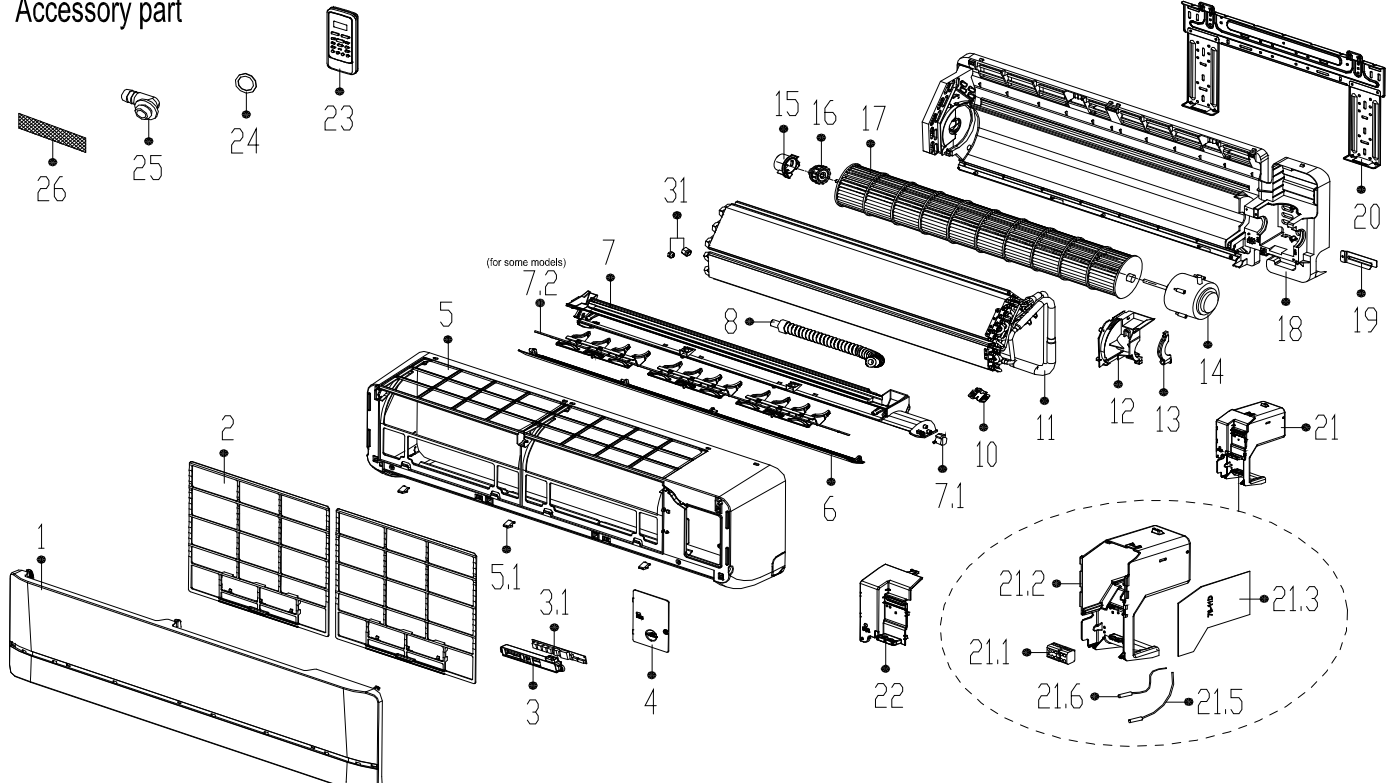

Accessory part

No.	Part Name	Quantity	PART#
1	Panel Assembly	1	12122000A67328
2	Air Filter	2	A328A2337
3	Display Box Subassembly	1	17222000A55434
3.1	Display Board Subassembly	1	17122000A14189
4	Cover Of Electrical Equipment	1	A33091048
5	Panel Frame Assembly	1	A32890673
5.1	Screw Cap	3	A19900950
6	Horizontal Louver1	1	A32890671
7	Air Outlet Assembly	1	A32891929
7.1	Stepper Motor	1	N00200120
7.2	Horizontal Louver2	3	A32591140
8	Drain Hose1	1	A01020038
9	Copper Nut1	1	F00320002
9	Copper Nut2	1	F00320000
10	Fixed Clamp Of Temperature Sensor	1	A02000305
11	Evaporator Assembly	1	15822000008156
12	Fan Motor Cover	1	A33090980
13	Fixing Board Of Fan Motor	1	A33090167
14	Brushless Dc Motor	1	11002015008646
15	Bearing Holder	1	A19900952
16	Bearing Base	1	Q19900606
17	Cross Flow Fan	1	A00200056
18	Chassis Assembly	1	A328A2596
19	Pipe Clamp Board	1	B32800103
20	Installation Plate	1	B330A0010
21	Electronic Control Box Subassembly (Mid-And Low-End)	1	17222000028265
21.1	Terminal	1	M01400488
21.2	Electronic Control Box	1	A33090976
21.3	Main Control Board Subassembly	1	17122000044851
21.5	Room Temperature Sensor	1	M01300210
21.6	Pipe Temperature Sensor	1	M01300077
22	Cover Of Electronic Control Box	1	A33090981
23	Remote Controller	1	17317000A16345
24	Seal Ring	1	Q20090001
25	Drain Hose2	1	A01020011
42	Check Valve	1	F01600099
45	Bracket Of Remote Controller	1	12117000002116