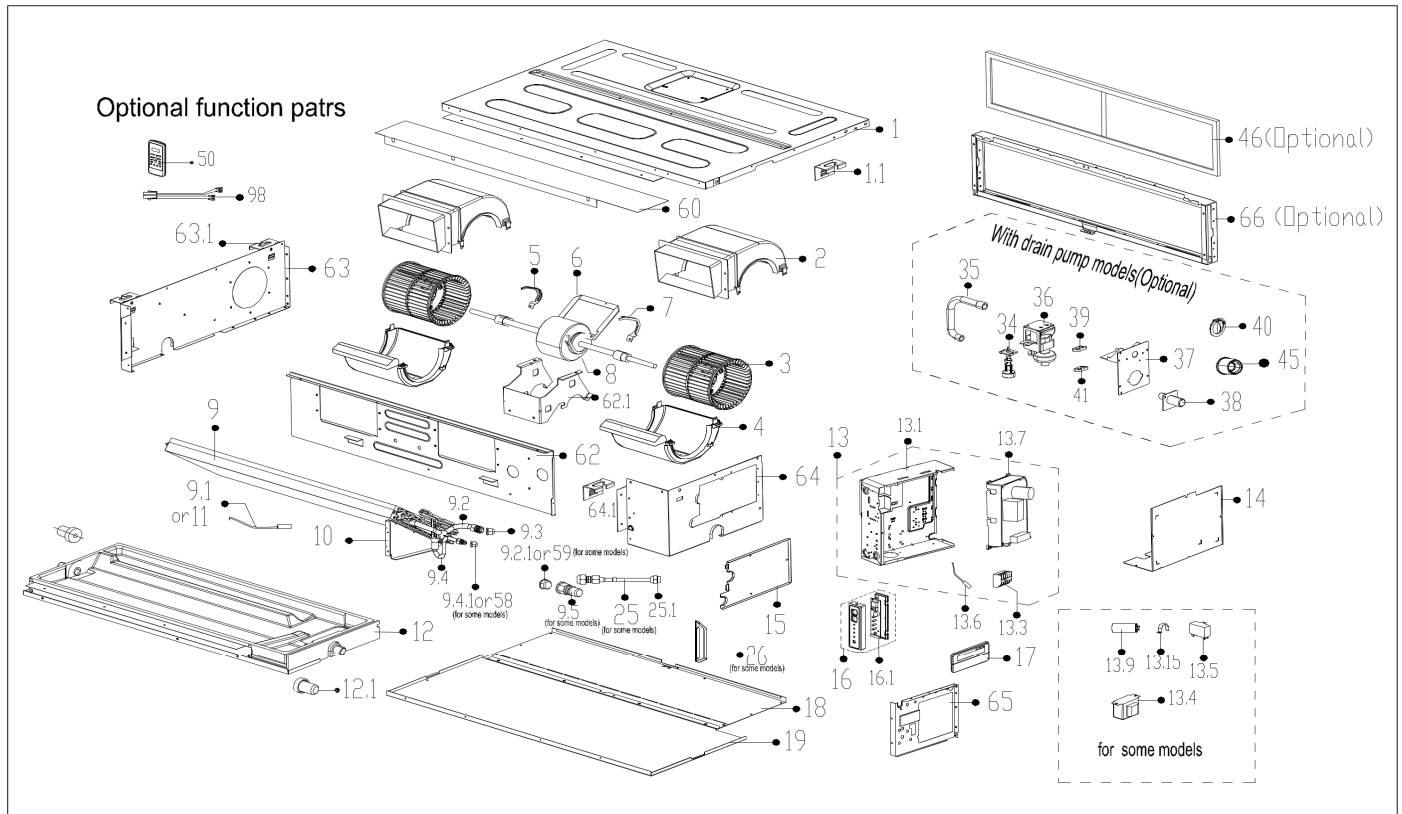

# Exploded View

Model

DKP36-1

ComfortStar®

EX_ID	Spare Parts Code	Part Name(EN)	Qty.	Price	Remarks
1	12223000008569	Chassis subassembly	1		
1.1	12223000012926	Hook	1		
2	12123000002521	Top volute subassembly	2		
3	12100103000586	centrifuge fan	2		
4	12123000000806	bottom volute	2		
5	12222500000253	Fan motor axes clamp (left)	1		
6	12222700000079	Fan motor fixing board	1		
7	12222500000255	Fan motor axes clamp (right)	1		
8	11002012020625	Single Phase Asynchronous Motor	1		