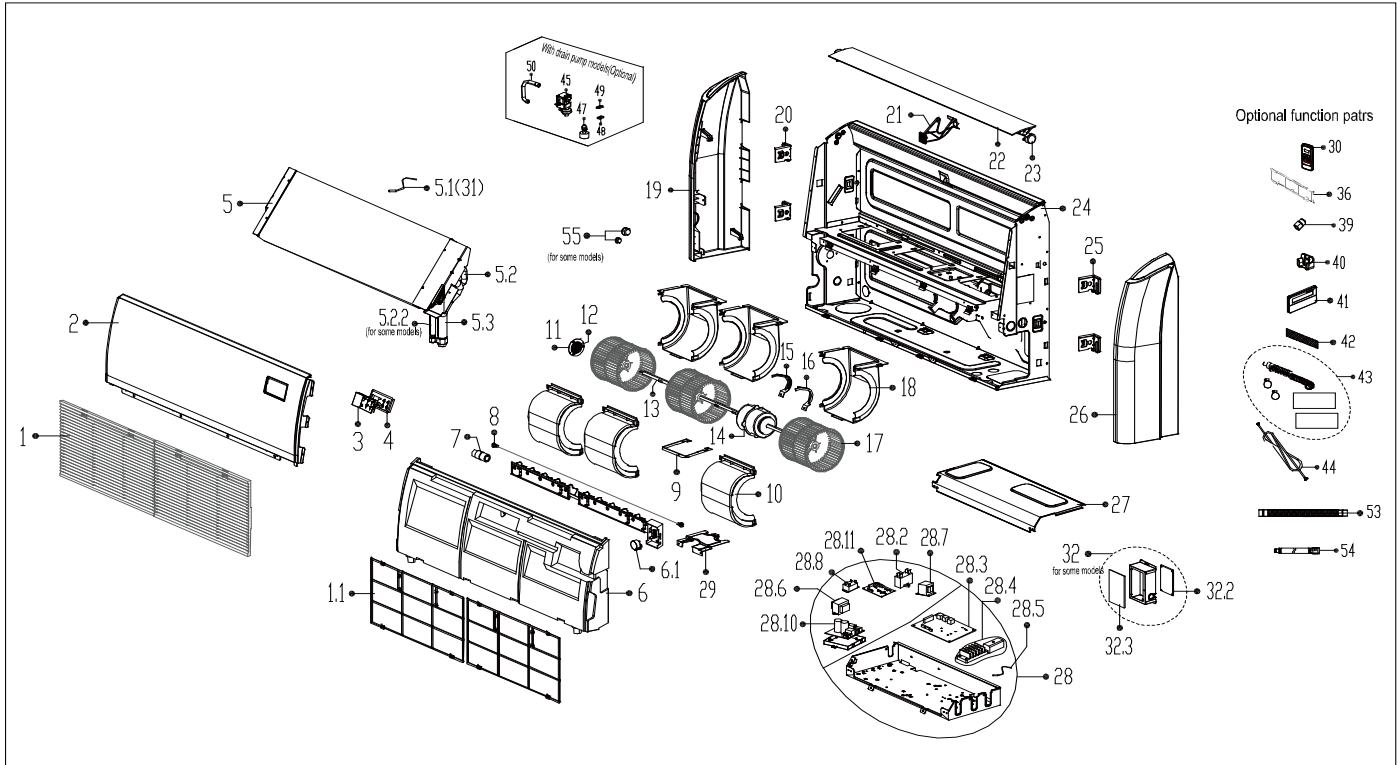

Exploded View

Model FPA-36DU

ComfortStar®

EX_ID	Spare Parts Code	Part Name(EN)	Qty.	Price	Remarks
1	12122700000096	Return air grille subassembly	2		
1.1	12100204000718	Air filter	1.0		
2	12222700000094	Top cover	1		
3	17122700000005	Display board subassembly	1		
4	12122700000044	Display installation box	1		
5	15822700001529	Evaporator assembly	1		
5.1	11201007000047	Pipe temperature sensor	1.0		
5.2	15122700001675	Evaporator inlet pipe subassembly	1.0		
5.3	15122700000198	Evaporator outlet pipe subassembly	1.0		

6	12822700000011	Water collector subassembly	1		
6.1	11002010000546	Stepper motor	1.0		
7	12923000000523	Coupling	1		
8	12122000000344	Insulated axis	2		
9	12223000000537	Fan motor fixing board	1		
10	12122700000756	Volute shell (above)	3		
11	12222000003769	Supporting board	1		
12	12622000000291	Bearing components	1		
13	12922700000004	Connecting shaft	1		
14	11002015000297	Brushless DC Motor	1		
15	12222500000255	Fan motor axes clamp (right)	1		
16	12222500000253	Fan motor axes clamp (left)	1		
17	12100103000165	plastic fan	3		
18	12122700000755	Volute shell (below)	3		
19	12122700000093	Cover	1		
20	12222700000018	Right hook	2		
21	12122700000150	Supporter of louver	1		
22	12122700000715	Louver subassembly	1		
23	11002010000057	Stepper Motor	1		
24	12222700000226	Chassis assembly	1		
25	12222700000016	Left hook	2		
26	12122700000087	Cover	1		
27	12222700000058	Cover of electronic control box subassembly	1		
28	17222700A01773	Electronic control box subassembly	1		
28.3	17122700A01448	Main control board subassembly	1.0		
28.4	17400401000094	Terminal	1.0		
28.4	17400401000006	Terminal	1.0		
28.5	11201007000073	Room Temperature Sensor	1.0		
29	12222700000054	display board installation support	1		
30	17317000A64087	Remote controller	1		
32	17222700000162	Electronic control box subassembly	1		
32.2	17122000008498	Inverter module subassembly	1.0		
32.3	11203803000154	Radiator	1.0		