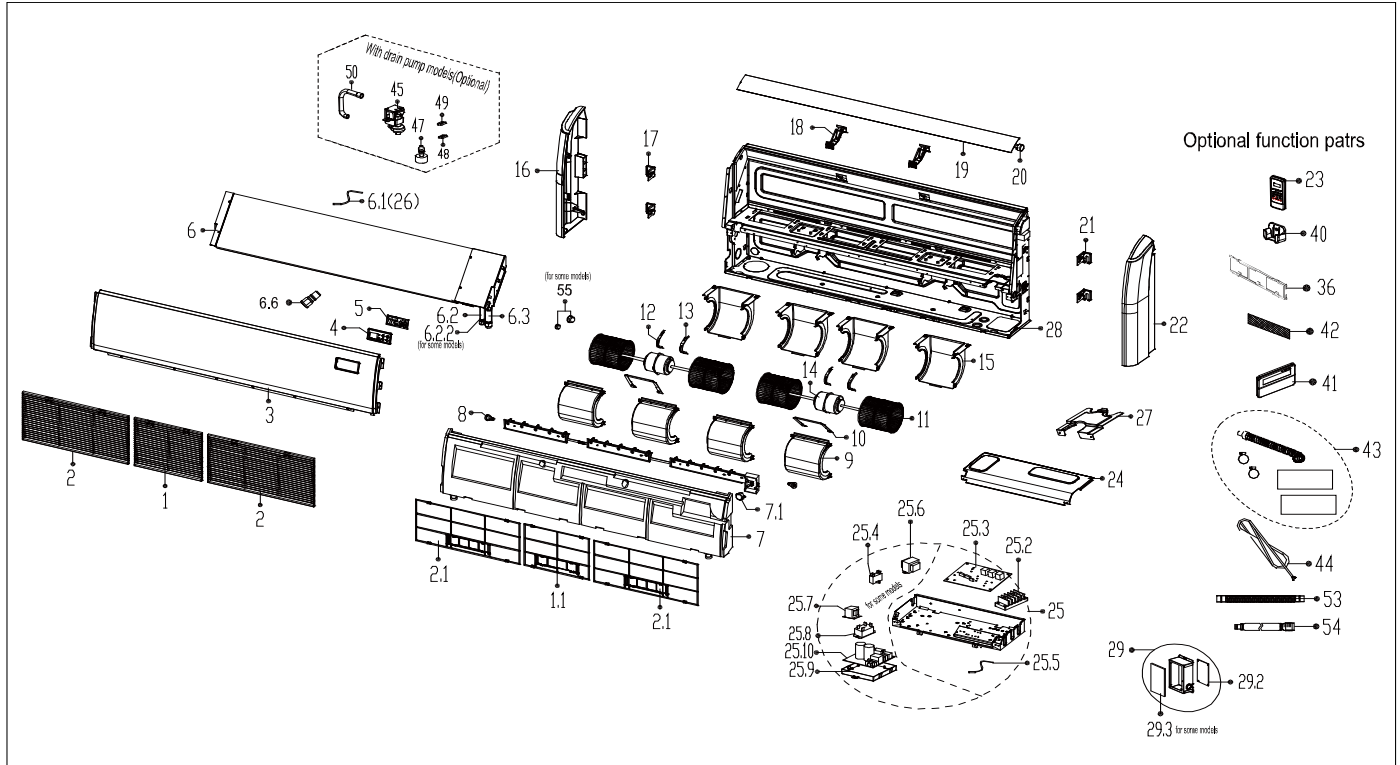

Exploded View

Model FPA-48DU

ComfortStar®

EX_ID	Spare Parts Code	Part Name(EN)	Qty.	Price	Remarks
1	12122700000103	Return air grille subassembly	1		
1.1	12100204000719	Air filter	1.0		
2	12122700000096	Return air grille subassembly	2		
2.1	12100204000718	Air filter	1.0		
3	12222700000093	Top cover	1		
4	12122700000044	Display installation box	1		
5	17122700000005	Display board subassembly	1		
6	15822700001543	Evaporator assembly	1		
6.1	11201007000047	Pipe temperature sensor	1.0		

6.2	15122700001697	Evaporator inlet pipe subassembly	1.0		
6.3	15122700000186	Evaporator outlet pipe subassembly	1.0		
6.6	15500209000002	Detection valve	1.0		
7	12822700000009	Water collector subassembly	1		
7.1	11002010000546	Stepper motor	1.0		
8	12122000000344	Insulated axis	2		
9	12122700000756	Volute shell (above)	4		
10	12223000000537	Fan motor fixing board	2		
11	12100103000165	plastic fan	4		
12	12222500000255	Fan motor axes clamp (right)	2		
13	12222500000253	Fan motor axes clamp (left)	2		
14	11002015000344	Brushless DC Motor	2		
15	12122700000755	Volute shell (below)	4		
16	12122700000093	Cover	1		
17	12222700000018	Right hook	2		
18	12122700000150	Supporter of louver	2		
19	12122700000718	Louver subassembly	1		
20	11002010000057	Stepper Motor	1		
21	12222700000016	Left hook	2		
22	12122700000087	Cover	1		
23	17317000A64087	Remote controller	1		
24	12222700000058	Cover of electronic control box subassembly	1		
25	17222700A01771	Electronic control box subassembly	1		
25.1	12222700000083	Electronic control box	1.0		
25.2	17400401000006	Terminal	1.0		
25.2	17400401000094	Terminal	1.0		
25.3	17122700A01450	Main control board subassembly	1.0		
25.5	11201007000073	Room Temperature Sensor	1.0		
27	12222700000054	display board installation support	1		
28	12222700000228	Chassis assembly	1		
29	17222700000162	Electronic control box subassembly	2		
29.1	12223000000052	Electronic control box	1.0		
29.2	17122000008498	Inverter module subassembly	1.0		
29.3	11203803000154	Radiator	1.0		