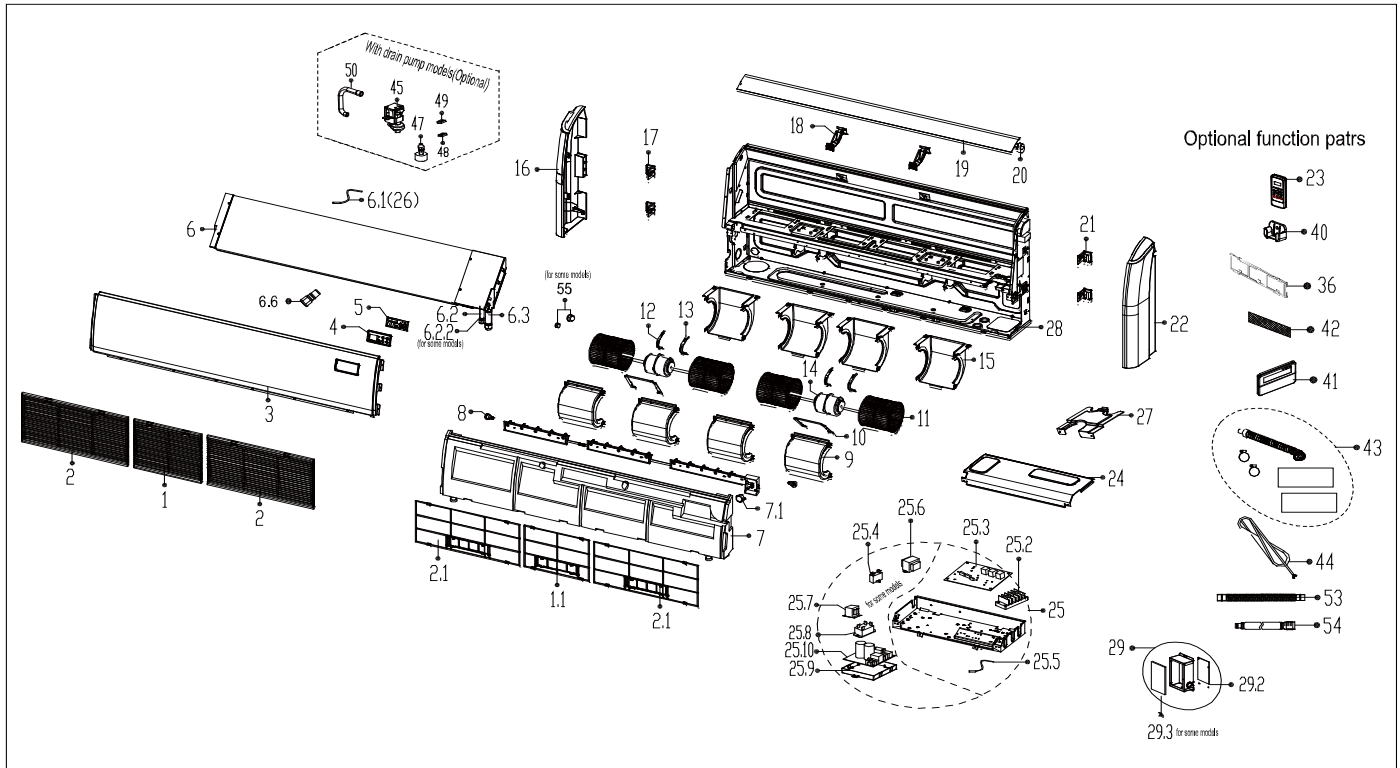

Exploded View

Model FPA-60DU

ComfortStar®

EX_ID	Spare Parts Code	Part Name(EN)	Qty.	Price	Remarks
1	12122700000103	Return air grille subassembly	1		
1.1	12100204000719	Air filter	1.0		
2	12122700000096	Return air grille subassembly	2		
2.1	12100204000718	Air filter	1.0		
3	12222700000093	Top cover	1		
4	12122700000044	Display installation box	1		
5	17122700000005	Display board subassembly	1		
6	15822700001552	Evaporator assembly	1		
6.1	11201007000047	Pipe temperature sensor	1.0		

6.2	15122700001676	Evaporator inlet pipe subassembly	1.0		
6.3	15122700000213	Evaporator outlet pipe subassembly	1.0		
6.6	15500209000002	Detection valve	1.0		
7	12822700000009	Water collector subassembly	1		
7.1	11002010000546	Stepper motor	1.0		
8	12122000000344	Insulated axis	2		
9	12122700000756	Volute shell (above)	4		
10	12223000000537	Fan motor fixing board	2		
11	12100103000165	plastic fan	4		
12	12222500000255	Fan motor axes clamp (right)	2		
13	12222500000253	Fan motor axes clamp (left)	2		
14	11002015002521	Brushless DC Motor	2		
15	12122700000755	Volute shell (below)	4		
16	12122700000093	Cover	1		
17	12222700000018	Right hook	2		
18	12122700000150	Supporter of louver	2		
19	12122700000718	Louver subassembly	1		
20	11002010000057	Stepper Motor	1		
21	12222700000016	Left hook	2		
22	12122700000087	Cover	1		
23	17317000A64087	Remote controller	1		
24	12222700000058	Cover of electronic control box subassembly	1		
25	17222700001416	Electronic control box subassembly	1		
25.2	17400401000094	Terminal	1.0		
25.2	17400401000075	Terminal	1.0		
25.3	17122700001435	Main control board subassembly	1.0		
25.5	11201007000073	Room Temperature Sensor	1.0		
25.7	17400306000070	Reactor	1.0		
25.11	17122000026909	Filter board subassembly	1.0		
27	12222700000054	display board installation support	1		
28	12222700000228	Chassis assembly	1		
29	17222700000120	Electronic control box subassembly	2		
29.2	17122000008554	Inverter module subassembly	1.0		
29.3	11203803000154	Radiator	1.0		