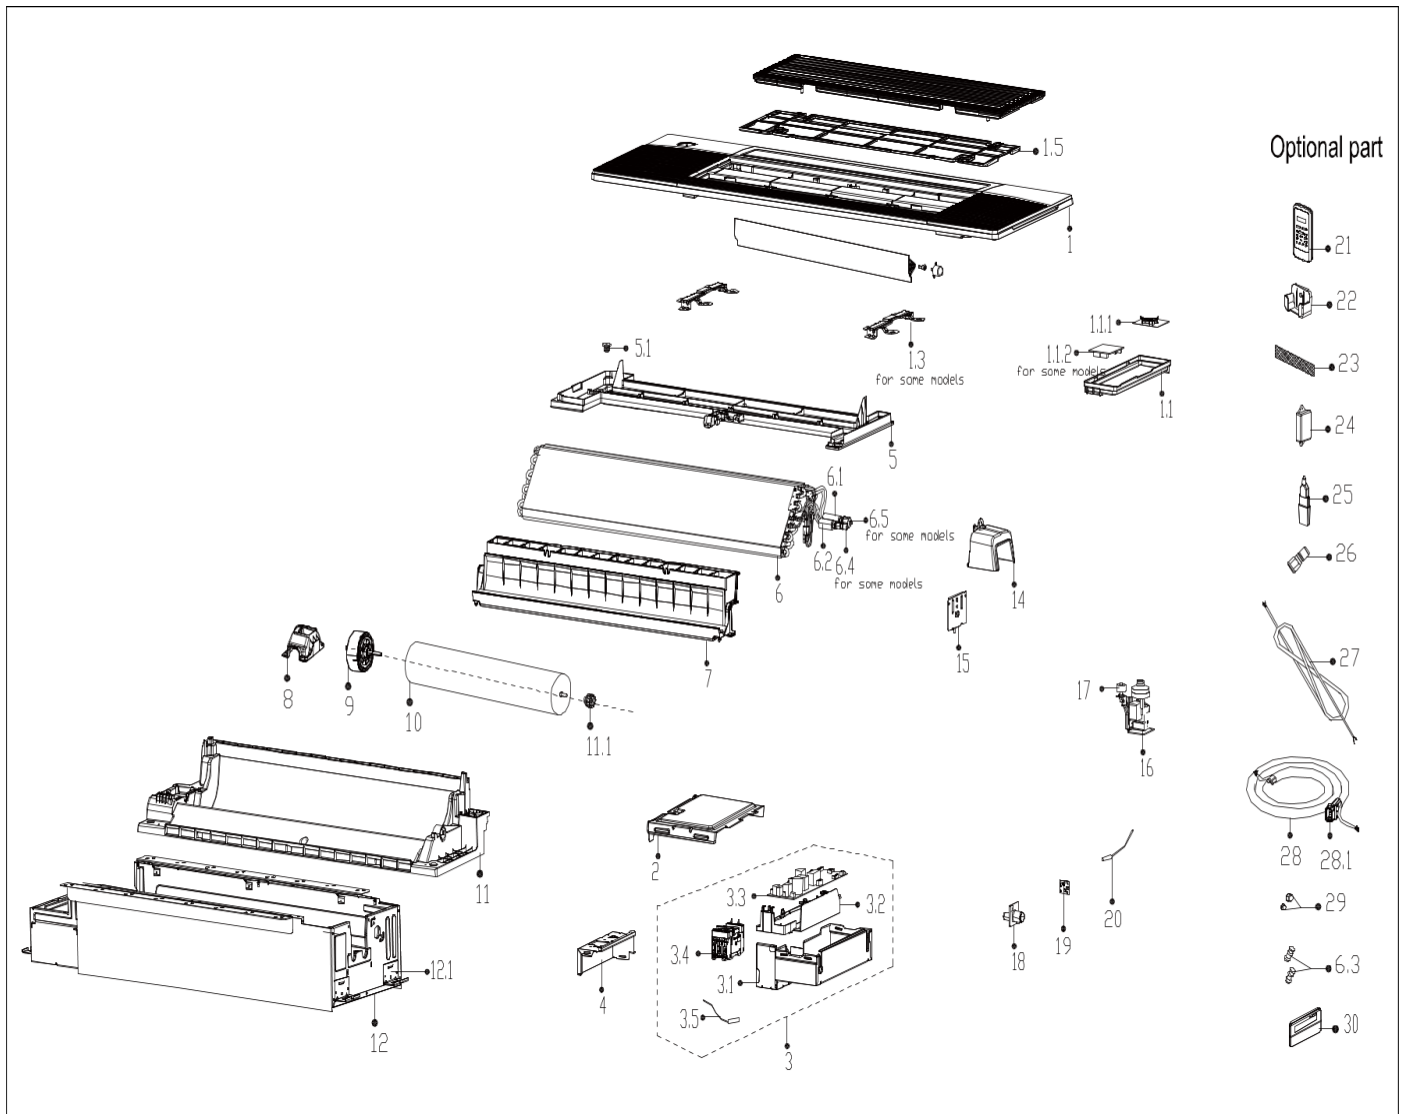

Exploded View

Model

T1W18P

ComfortStar®

EX_ID	Spare Parts Code	Part Name(EN)	Qty.	Price	Remarks
1	12122500A29281	Panel assembly	1		
1.1	17222500A04797	Display board subassembly	1		
1.1.1	17122500004112	Display board subassembly	1		

1.1.2	17122500005091	Adapter plate subassembly	1		
1.3	12222500002492	locked button board	2		
1.5	12122500002707	Air filter	1		
2	12222500002474	Cover of electronic control box	1		
3	17222500003965	Electronic control box subassembly	1		
3.1	12222500002452	Electronic control box	1		
3.2	12122500002567	Electronic control box	1		
3.3	17122500005239	Main control board subassembly	1		
3.4	17400519000368	Power switch	1		
3.5	11201007003448	Room Temperature Sensor	1		
4	12222500002412	Electric cover	1		
5	12122500002588	Water tray components	1		
5.1	12600801000903	Drain stopper	1		
6	15822500002619	Evaporator subassembly	1		
6.1	15122500003576	Evaporator outlet pipe subassembly	1		
6.2	15122500003577	Evaporator inlet pipe subassembly	1		
6.4	15500209000001	Check valve	1		
6.5	15500404000009	Pipe Nut	1		
7	12122500002587	Wind guide frame subassembly	1		
8	12122000031622	Fan motor base	1		
9	11002015016793	Brushless DC Motor	1		
10	12100102000936	Cross flow fan	1		
11	12122500002607	Air duct components	1		
11.1	12622000000131	Bearing components	1		
12	12222500002413	Chassis subassembly	1		
12.1	12223000012927	Hook	4		
14	12122500002647	Plastic parts	1		
15	12223000015688	Support plate	1		
16	17400802003633	Hood pump subassembly	1		
17	17400511001344	Water Level Switch	1		
18	12100510000021	Drain pipe	1		
19	17122000058071	Humidity sensor subassembly	1		
20	11201007003437	Pipe Temperature Sensor	1		
21	17317000A65490	Remote controller	1		

22	12122000029201	Bracket of remote Controller	1		
29	15500406000012	Copper nut	1		
29	15500406000016	Copper nut	1		
30	17317100A35732	Wired controller	1		