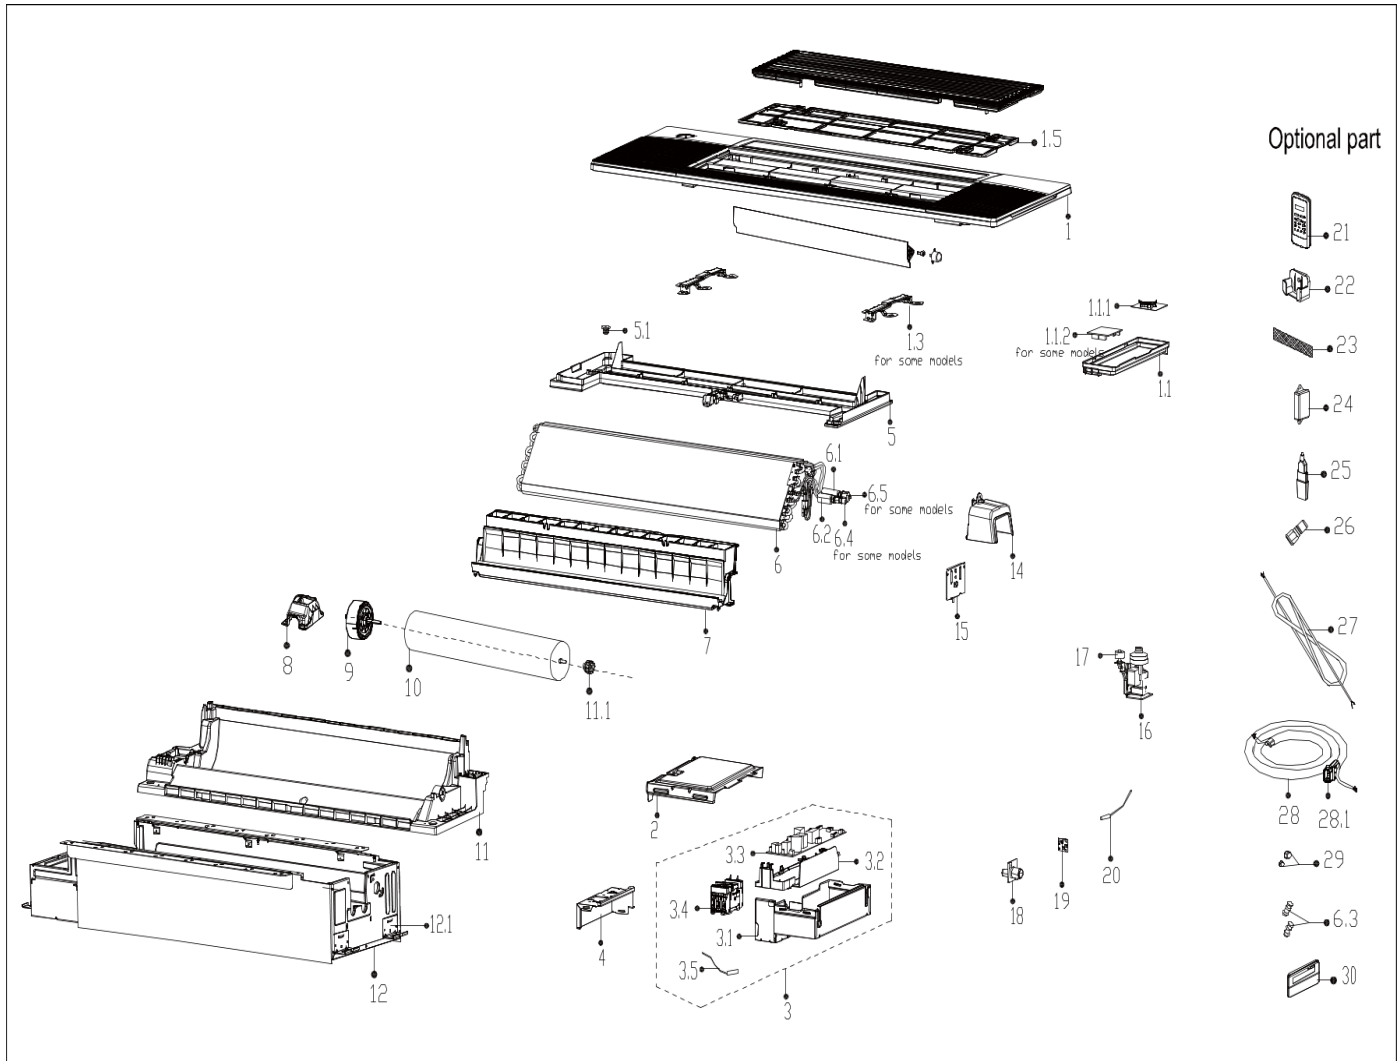

# Exploded View

Model

T1W9P

**ComfortStar®**

EX_ID	Spare Parts Code	Part Name(EN)	Qty.	Price	Remarks
1	12122500A29281	Panel assembly	1		
1.1	17222500A04797	Display board subassembly	1		
1.1.1	17122500004112	Display board subassembly	1		

1.1.2	17122500005091	Adapter plate subassembly	1		
1.3	12222500002492	locked button board	2		
1.5	12122500002707	Air filter	1		
2	12222500002474	Cover of electronic control box	1		
3	17222500003988	Electronic control box subassembly	1		
3.1	12222500002452	Electronic control box	1		
3.2	12122500002567	Electronic control box	1		
3.3	17122500005291	Main control board subassembly	1		
3.4	17400519000368	Power switch	1		
3.5	11201007003448	Room Temperature Sensor	1		
4	12222500002412	Electric cover	1		
5	12122500002588	Water tray components	1		
5.1	12600801000903	Drain stopper	1		
6	15822500002599	Evaporator subassembly	1		
6.1	15122500003636	Evaporator outlet pipe subassembly	1		
6.2	15122500003656	Evaporator inlet pipe subassembly	1		
6.4	15500209000001	Check valve	1		
6.5	15500404000002	Pipe Nut	1		
7	12122500002587	Wind guide frame subassembly	1		
8	12122000031622	Fan motor base	1		
9	11002015016793	Brushless DC Motor	1		
10	12100102000936	Cross flow fan	1		
11	12122500002607	Air duct components	1		
11.1	12622000000131	Bearing components	1		
12	12222500002413	Chassis subassembly	1		
12.1	12223000012927	Hook	4		
14	12122500002647	Plastic parts	1		
15	12223000015688	Support plate	1		
16	17400802003633	Hood pump subassembly	1		
17	17400511001344	Water Level Switch	1		
18	12100510000021	Drain pipe	1		
19	17122000058071	Humidity sensor subassembly	1		
20	11201007003437	Pipe Temperature Sensor	1		
21	17317000A65490	Remote controller	1		

22	12122000029201	Bracket of remote Controller	1		
29	15500406000010	Copper nut	1		
29	15500406000016	Copper nut	1		
30	17317100A35732	Wired controller	1		