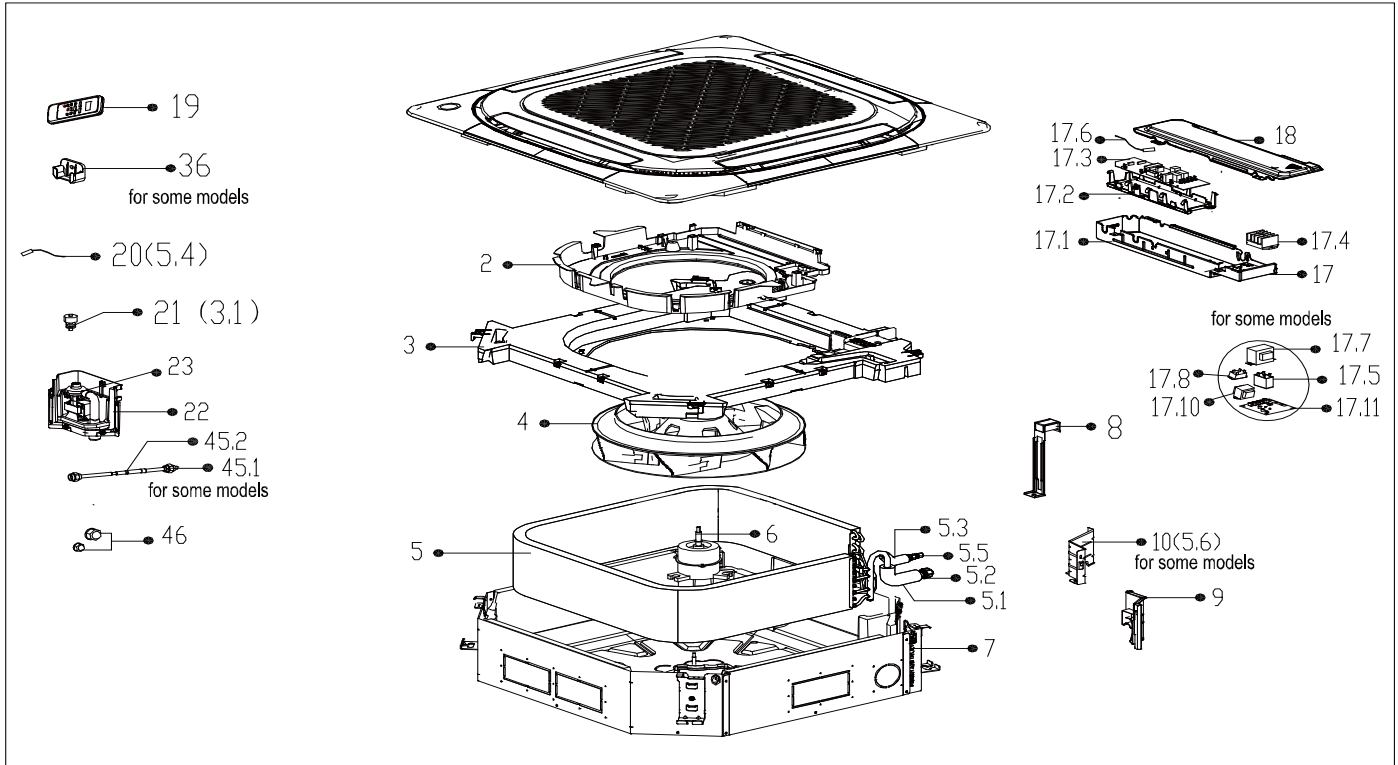

Exploded View

Model

TIP24

ComfortStar®

EX_ID	Spare Parts Code	Part Name(EN)	Qty.	Price	Remarks
2	12122500002031	Ventilation assembly	1.0		
3	12822500000450	Foam tray assembly for condenser water	1.0		
3.1	17400511001044	Water Level Switch	1.0		
4	12100103000149	Fan assembly	1.0		
5	15822500002359	Evaporator assembly	1.0		
5.1	15122500003156	Output pipe assembly	1.0		
5.2	15500404000005	Copper nut	1.0		
5.3	15122500003237	Input pipe assembly	1.0		
5.5	15500209000002	Detection valve	1.0		

6	11002015012268	Asynchronous motor	1.0		
7	12222500002035	Chassis assembly	1.0		
8	12222500000084	Evaporator fixing hanger	1.0		
9	12122500002028	Pipe fixing board assembly	1.0		
10	12222500001673	Evaporator fixing board	1.0		
17	17222500003400	Electronic control box assembly	1.0		
17.1	12222500002034	Electronic control box	1.0		
17.2	12122500002047	Insulation plate	1.0		
17.3	17122500005245	Main control board assembly	1.0		
17.4	17400401000032	Wire joint	1.0		
17.6	11201007003424	Ambient temperature sensor assembly	1.0		
17.7	17400306000923	Reactance	1.0		
17.11	17122000048868	Humidity sensor subassembly	1.0		
18	12222500002033	Cover of electronic control box I	1.0		
19	17317000007564	Remote controller	1.0		
20	11201007003442	Pipe temperature sensor	1.0		
22	12122500002027	External water pump box assembly	1.0		
23	11001010001757	Drain pump	1.0		
46	15500406000010	Copper nut	1.0		
46	15500406000003	Copper nut	1.0		