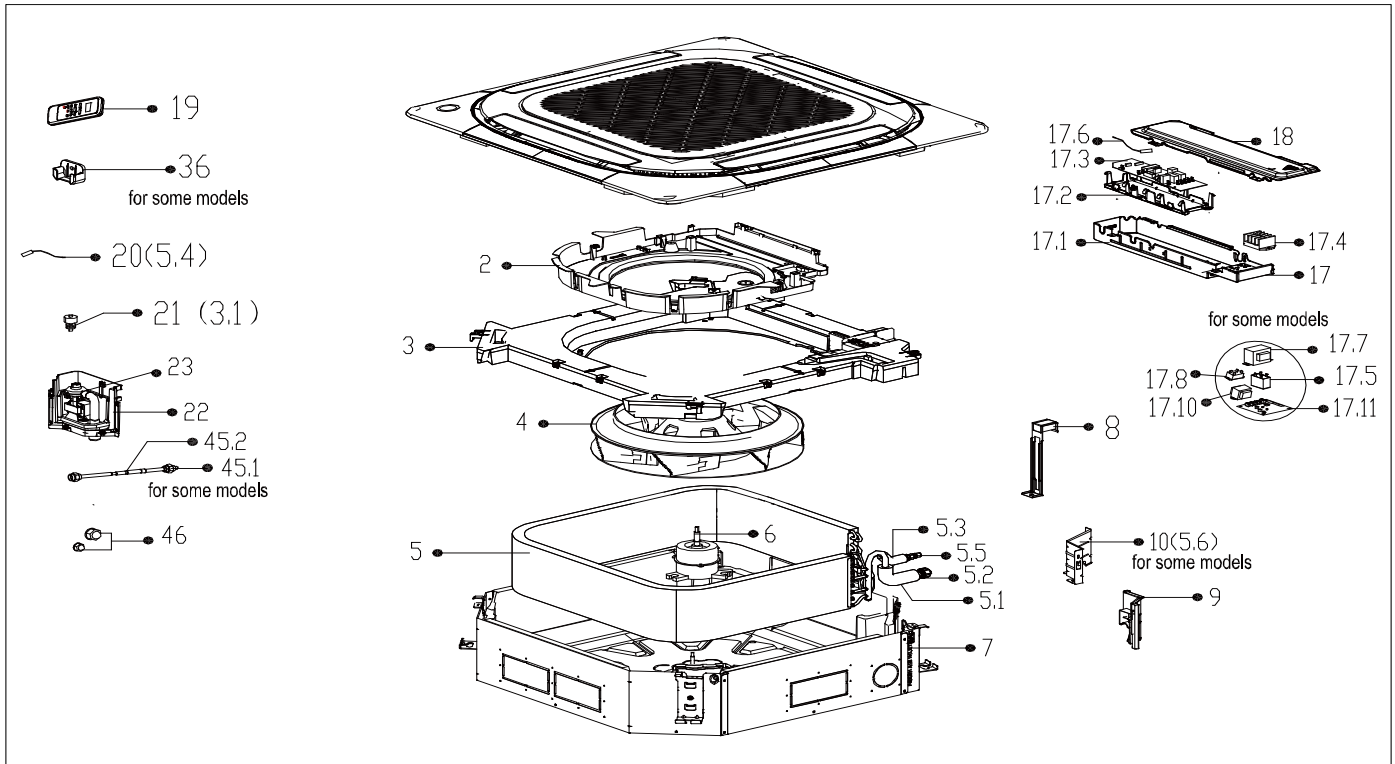

Exploded View

Model

TIP36

ComfortStar®

EX_ID	Spare Parts Code	Part Name(EN)	Qty.	Price	Remarks
2	12122500002031	Ventilation assembly	1.0		
3	12822500000450	Foam tray assembly for condenser water	1.0		
3.1	17400511001044	Water Level Switch	1.0		
4	12100103000944	Fan assembly	1.0		
5	15822500002384	Evaporator assembly	1.0		
5.1	15122500003261	Output pipe assembly	1.0		
5.2	15500404000005	Copper nut	1.0		
5.3	15122500003260	Input pipe assembly	1.0		
5.5	15500209000002	Detection valve	1.0		

6	11002015012308	Asynchronous motor	1.0		
7	12222500002094	Chassis assembly	1.0		
8	12222500000089	Evaporator fixing hanger	2.0		
9	12122500002028	Pipe fixing board assembly	1.0		
10	12222500002092	Evaporator fixing board	1.0		
17	17222500003520	Electronic control box assembly	1.0		
17.1	12222500002034	Electronic control box	1.0		
17.2	12122500002047	Insulation plate	1.0		
17.3	17122500005215	Main control board assembly	1.0		
17.4	17400401000085	Wire joint	1.0		
17.6	11201007003424	Ambient temperature sensor assembly	1.0		
17.7	17400306001543	Reactance	1.0		
17.11	17122000048868	Humidity sensor subassembly	1.0		
18	12222500002033	Cover of electronic control box I	1.0		
19	17317000007564	Remote controller	1.0		
20	11201007003442	Pipe temperature sensor	1.0		
22	12122500002027	External water pump box assembly	1.0		
23	11001010001757	Drain pump	1.0		
46	15500406000010	Copper nut	1.0		
46	15500406000003	Copper nut	1.0		