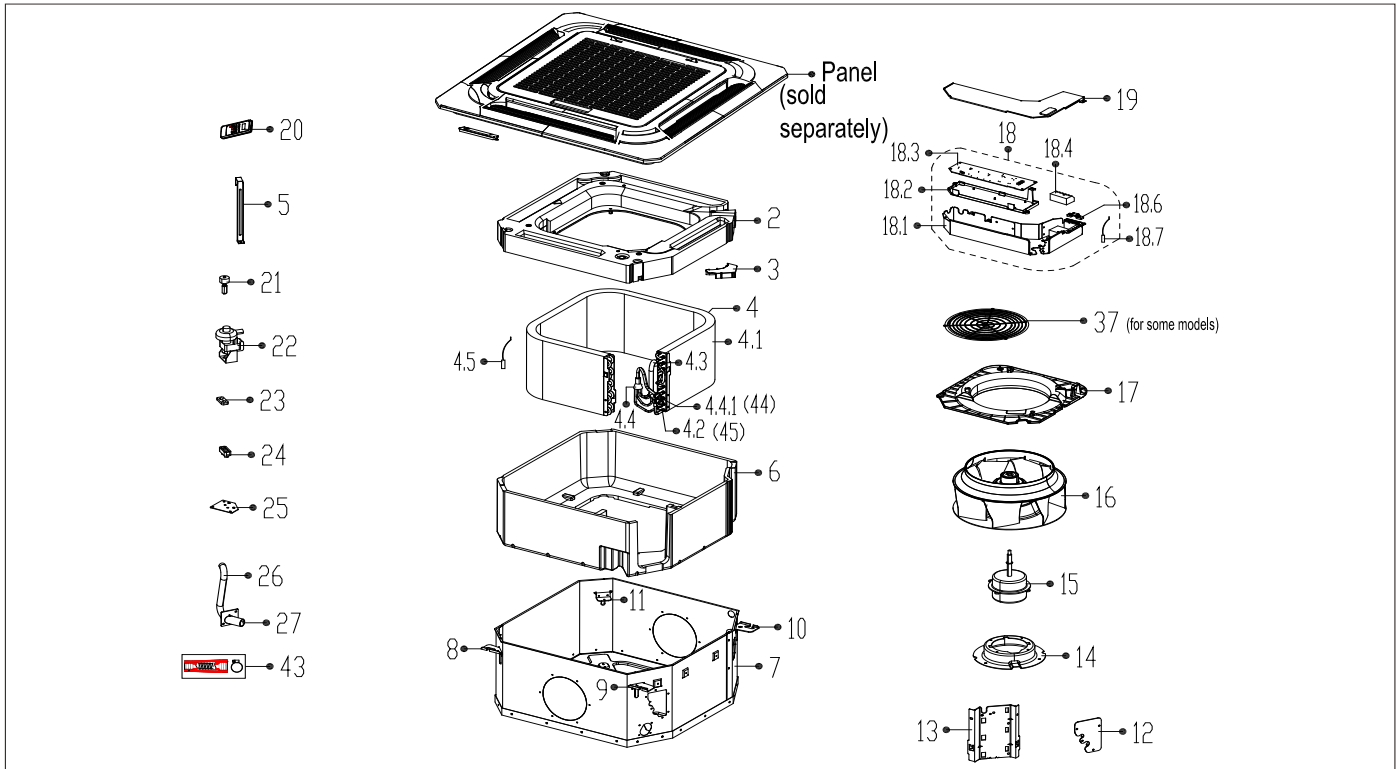

# Exploded View

Model

TPA-09

ComfortStar®

EX_ID	Spare Parts Code	Part Name(EN)	Qty.	Price	Remarks
2	12822500000017	Water collector assembly	1		
3	12122500000022	Wire box	1		
4	15822500001720	Evaporator Assembly	1		
4.1	15822500001721	Evaporator	1.0		
4.2	15122500002898	Evaporator inlet pipe subassembly	1		
4.3	15122300000765	Evaporator outlet pipe subassembly	1.0		
4.4	15122500002898	Evaporator inlet pipe subassembly	1.0		
4.5	11201007002320	Pipe temperature sensor	1.0		
5	12222500000093	Evaporator fixing hanger	1		

6	12822500000005	Base foam subassembly	1		
7	12222500000224	Chassis assembly	1		
8	12222500000191	Hook	1		
9	12222500000192	Hook	1		
10	12222500000190	Hook	1		
11	12222500000193	Hook	1		
12	12122500000330	Pipe fixing board subassembly	1		
13	12222500000197	Evaporator connecting board	1		
14	12222500000199	Fan motor base	1		
15	11002015000069	Brushless DC Motor	1		
16	12100103000089	centrifuge fan	1		
17	12122500000425	Ventilation ring	1		
18	17222500A02198	Electronic control box subassembly	1		
18.1	12222500000165	Electronic control box	1.0		
18.2	12122500000029	Insulation plate	1.0		
18.3	17122500A01732	Main control board subassembly	1.0		
18.4	17400401000075	Terminal	1.0		
18.6	12200203000041	Clip	1.0		
18.7	11201007000283	Room Temperature Sensor	1.0		
19	12222500000209	Electrical Control Box Cover Subassembly	1		
20	17317000A16345	Remote controller	1		
21	17400511000015	Water level sensor	1		
22	11001010000063	Induction Pump	1		
23	12622500000005	Drain pump rubber washer	1		
24	12622500000003	Drain pump rubber washer	1		
25	12222500000352	Drain pump installation base	1		
26	12622500000012	Rubber tube	1		
27	12100510000019	Drain pipe	1		
38	12117000002116	Bracket of remote Controller	1		
43	12011600A00310	Accessory kit	1		
44	15500406000016	Copper nut	1		
45	15500406000010	Copper nut	1		