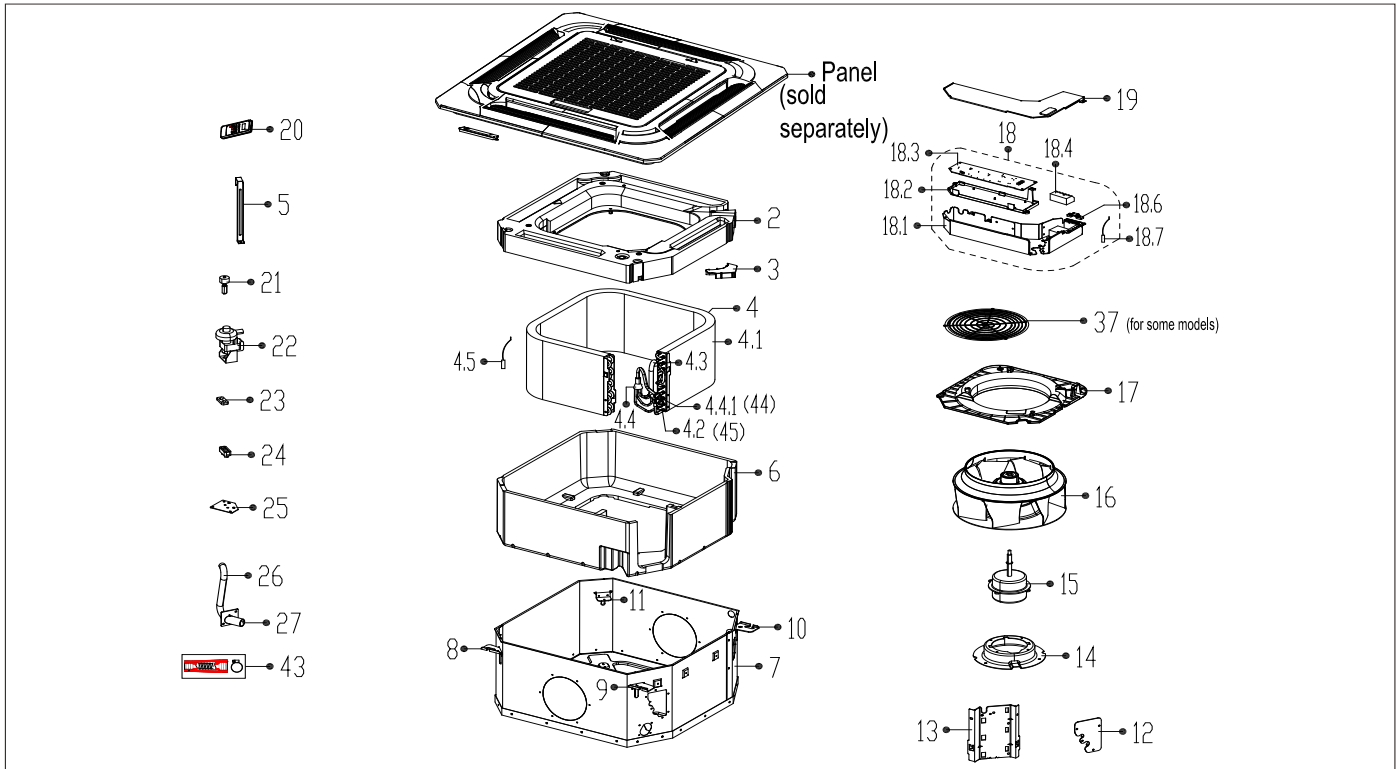

Exploded View

Model

TPA-09

ComfortStar®

EX_ID	Spare Parts Code	Part Name(EN)	Qty.	Price	Remarks
2	12822500000017	Water collector assembly	1		
3	12122500000022	Wire box	1		
4	15822500001720	Evaporator Assembly	1		
4.1	15822500001721	Evaporator	1.0		
4.2	15122500002898	Evaporator inlet pipe subassembly	1		
4.3	15122300000765	Evaporator outlet pipe subassembly	1.0		
4.4	15122500002898	Evaporator inlet pipe subassembly	1.0		
4.5	11201007002320	Pipe temperature sensor	1.0		
5	12222500000093	Evaporator fixing hanger	1		

6	12822500000005	Base foam subassembly	1		
7	12222500000224	Chassis assembly	1		
8	12222500000191	Hook	1		
9	12222500000192	Hook	1		
10	12222500000190	Hook	1		
11	12222500000193	Hook	1		
12	12122500000330	Pipe fixing board subassembly	1		
13	12222500000197	Evaporator connecting board	1		
14	12222500000199	Fan motor base	1		
15	11002015000069	Brushless DC Motor	1		
16	12100103000089	centrifuge fan	1		
17	12122500000425	Ventilation ring	1		
18	17222500A02198	Electronic control box subassembly	1		
18.1	12222500000165	Electronic control box	1.0		
18.2	12122500000029	Insulation plate	1.0		
18.3	17122500A01732	Main control board subassembly	1.0		
18.4	17400401000075	Terminal	1.0		
18.6	12200203000041	Clip	1.0		
18.7	11201007000283	Room Temperature Sensor	1.0		
19	12222500000209	Electrical Control Box Cover Subassembly	1		
20	17317000A16345	Remote controller	1		
21	17400511000015	Water level sensor	1		
22	11001010000063	Induction Pump	1		
23	12622500000005	Drain pump rubber washer	1		
24	12622500000003	Drain pump rubber washer	1		
25	12222500000352	Drain pump installation base	1		
26	12622500000012	Rubber tube	1		
27	12100510000019	Drain pipe	1		
38	12117000002116	Bracket of remote Controller	1		
43	12011600A00310	Accessory kit	1		
44	15500406000016	Copper nut	1		
45	15500406000010	Copper nut	1		