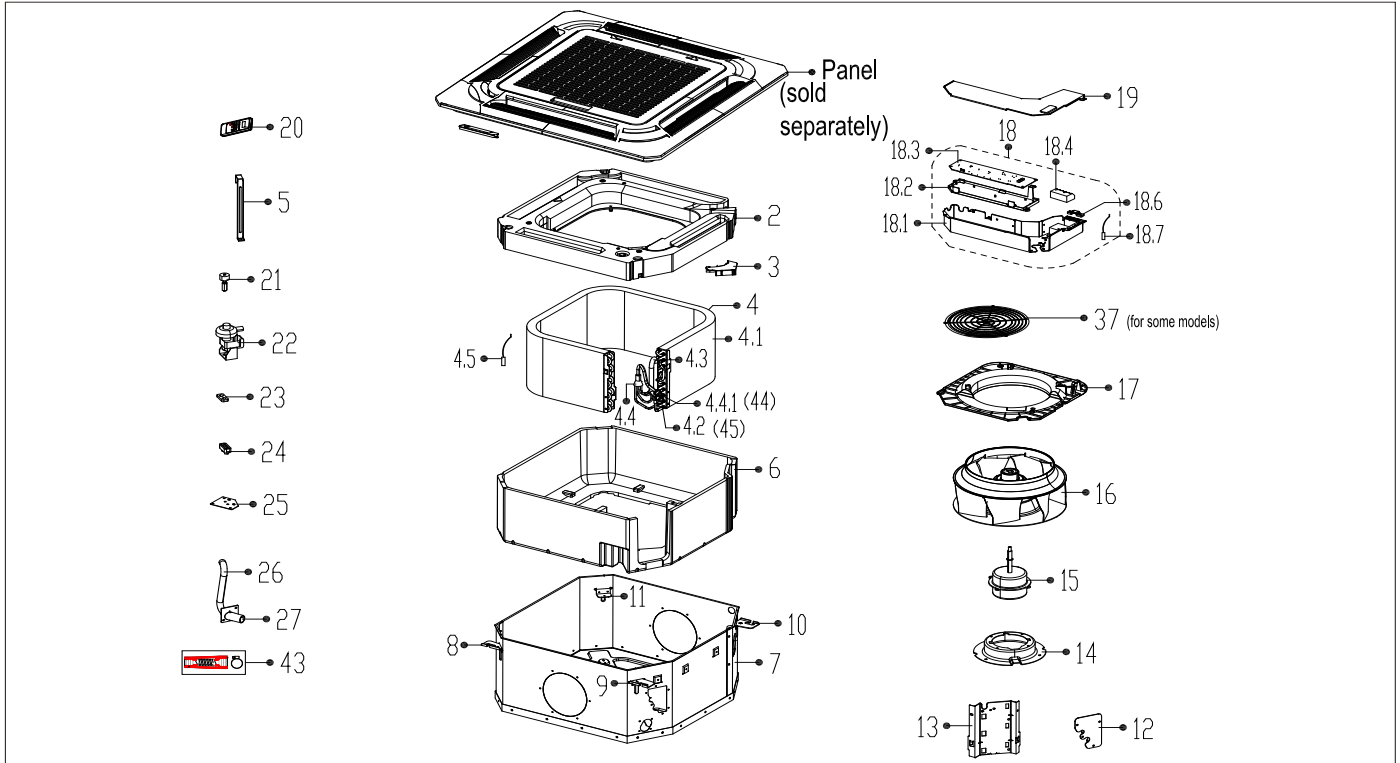

Exploded View

Model

TPA-12

ComfortStar®

EX_ID	Spare Parts Code	Part Name(EN)	Qty.	Price	Remarks
2	12822500000017	Water collector assembly	1		
3	12122500000022	Wire box	1		
4	15822500001723	Evaporator assembly	1		
4.1	15822500001602	Evaporator	1.0		
4.2	15122500002900	Evaporator inlet pipe subassembly	1		
4.3	15122500000226	Evaporator outlet pipe subassembly	1.0		
4.4	15122500002900	Evaporator inlet pipe subassembly	1.0		
4.5	11201007002320	Pipe temperature sensor	1.0		
5	12222500000093	Evaporator fixing hanger	1		

6	12822500000005	Base foam subassembly	1		
7	12222500000224	Chassis assembly	1		
8	12222500000191	Hook	1		
9	12222500000192	Hook	1		
10	12222500000190	Hook	1		
11	12222500000193	Hook	1		
12	12122500000330	Pipe fixing board subassembly	1		
13	12222500000197	Evaporator connecting board	1		
14	12222500000199	Fan motor base	1		
15	11002015000069	Brushless DC Motor	1		
16	12100103000089	centrifuge fan	1		
17	12122500000425	Ventilation ring	1		
18	17222500A02200	Electronic control box subassembly	1		
18.1	12222500000165	Electronic control box	1.0		
18.2	12122500000029	Insulation plate	1.0		
18.3	17122500A01733	Main control board subassembly	1.0		
18.4	17400401000075	Terminal	1.0		
18.6	12200202000004	Wire clamp	1.0		
18.7	11201007000283	Room Temperature Sensor	1.0		
19	12222500000209	Electrical Control Box Cover Subassembly	1		
20	17317000A64087	Remote controller	1		
21	17400511000015	Water level sensor	1		
22	11001010000063	Induction Pump	1		
23	12622500000005	Drain pump rubber washer	1		
24	12622500000003	Drain pump rubber washer	1		
25	12222500000352	Drain pump installation base	1		
26	12622500000012	Rubber tube	1		
27	12100510000019	Drain pipe	1		
37	12122500000604	Net	1		
38	12122000029201	Bracket of remote Controller	1		
43	12011600A00310	Accessory kit	1		
44	15500406000016	Copper nut	1		
45	15500406000012	Copper nut	1		