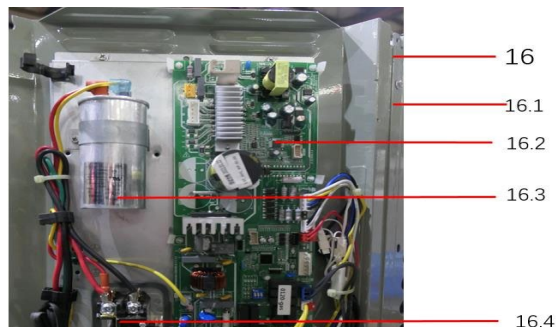

Exploded View

Model

BAR5-24-15

ComfortStar®

EX_ID	Spare Parts Code	Part Name(EN)	Qty.	Price	Remarks
1	12223000A02330	Side panel assembly	2		
1	12223000A02331	Side panel assembly	2		
2	12223000A02329	Support Plate	3		
3	12200104000032	Axial fan	1		
4	11301805000012	Motor Mounting bolt	4		
5	11002015016400	Brushless DC Motor	1		
6	12123000000464	Motor installation board ass'y	1		
7	12923000000028	Grille, top cover	1		
8	11301002000001	Stainless steel bolts	8		
9	12223000001097	Top cover assembly	1		
10	15823000000261	Condenser ass'y	1		
11	15423000003178	Stop valve ass'y	1		
11.1	15500206000018	Block valve	1		
12	15423000005822	Air discharge pipe assembly	1		
12.1	17400516000628	Pressure controller	1		
12.2	15500203000030	One way valve	1		
13	15123000013580	Suction pipe assembly	1		
13.1	15500205000034	Solenoid vlave ass'y	1		
13.2	15500504000129	Strainer	1		
13.3	15500206000026	Block valve	1		
14	12223000002433	Base assembly	1		
15	11103010016754	Fixed Speed Rotary Compressor	1		
16	17223000008825	E-part box assembly	1		
16.1	12223000015849	Installation plate of electric parts subassembly	1		
16.2	17123000009518	Outdoor main control board assembly	1		
16.3	17400103000135	Capacitor	1		
16.4	11203502000032	AC contactor	1		
17	12223000016089	Side panel assembly	1		

18	12223000A05994	Side panel assembly	1		
19	17400513003814	Discharge Temperature switch	1		
20	11201007000073	Room Temperature Sensor	1		
21	11201007000136	Pipe Temperature Sensor	1		