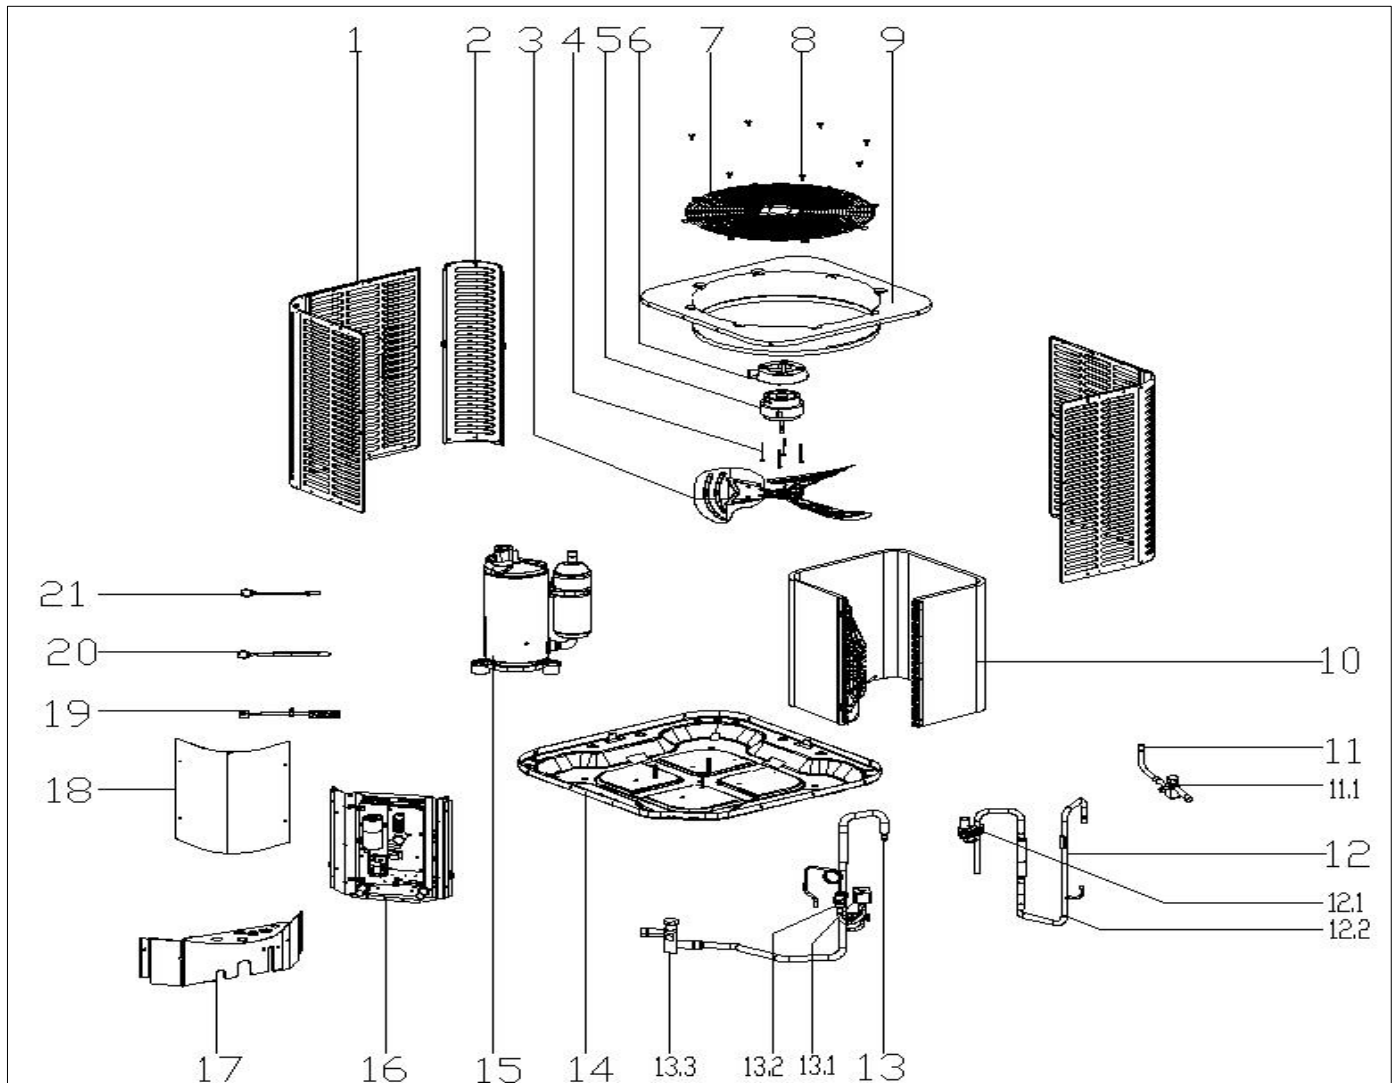

Exploded View

Model

BAR5-24-15

ComfortStar®

EX_ID	Spare Parts Code	Part Name(EN)	Qty.	Price	Remarks
1	12223000A02330	Side panel assembly	2		
1	12223000A02331	Side panel assembly	2		
2	12223000A02329	Support Plate	3		
3	12200104000032	Axial fan	1		
4	11301805000012	Motor Mounting bolt	4		
5	11002015016400	Brushless DC Motor	1		
6	12123000000464	Motor installation board ass'y	1		
7	12923000000028	Grille, top cover	1		
8	11301002000001	Stainless steel bolts	8		
9	12223000001097	Top cover assembly	1		
10	15823000000261	Condenser ass'y	1		
11	15423000003178	Stop valve ass'y	1		
11.1	15500206000018	Block valve	1		
12	15423000005822	Air discharge pipe assembly	1		
12.1	17400516000628	Pressure controller	1		
12.2	15500203000030	One way valve	1		
13	15123000013580	Suction pipe assembly	1		
13.1	15500205000034	Solenoid vlave ass'y	1		
13.2	15500504000129	Strainer	1		
13.3	15500206000026	Block valve	1		
14	12223000002433	Base assembly	1		
15	11103010016754	Fixed Speed Rotary Compressor	1		
16	17223000008825	E-part box assembly	1		
16.1	12223000015849	Installation plate of electric parts subassembly	1		
16.2	17123000009518	Outdoor main control board assembly	1		
16.3	17400103000135	Capacitor	1		
16.4	11203502000032	AC contactor	1		
17	12223000016089	Side panel assembly	1		

18	12223000A05994	Side panel assembly	1		
19	17400513003814	Discharge Temperature switch	1		
20	11201007000073	Room Temperature Sensor	1		
21	11201007000136	Pipe Temperature Sensor	1		