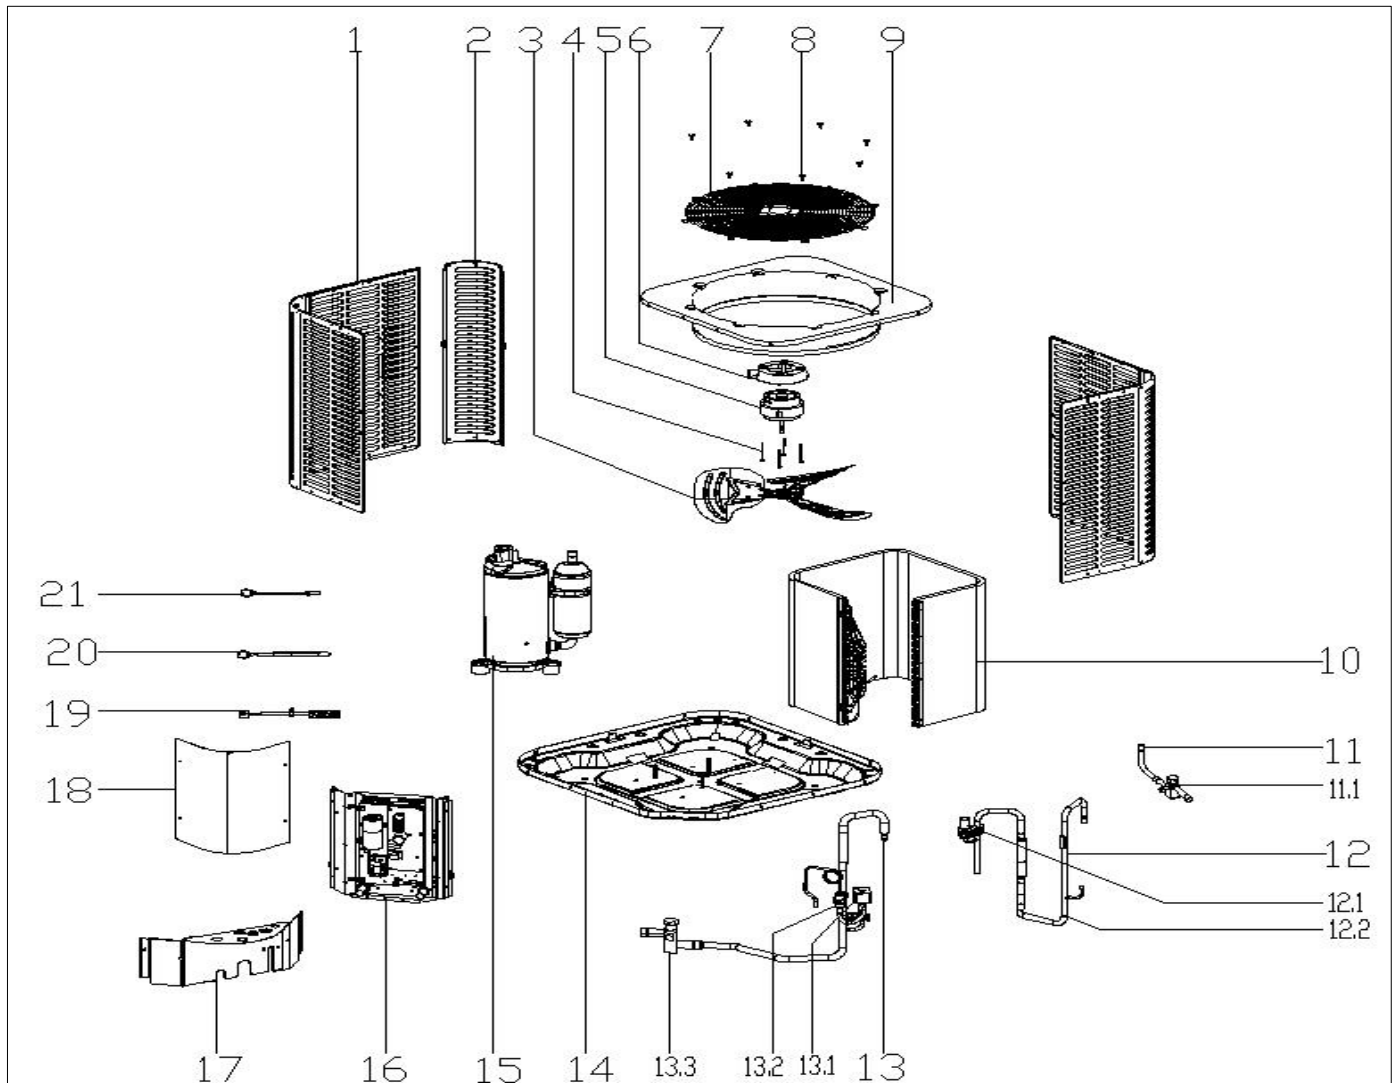

Exploded View

Model

BAR5-30-15

ComfortStar®

EX_ID	Spare Parts Code	Part Name(EN)	Qty.	Price	Remarks
1	12223000002572	Side panel assembly	3		
1	12223000A03410	Side panel assembly	2		
1	12223000A03411	Side panel assembly	2		
3	12200104000032	Axial fan	1		
4	11301805000012	Motor Mounting bolt	4		
5	11002015016400	Brushless DC Motor	1		
6	12123000000464	Motor installation board ass'y	1		
7	12923000000028	Grille, top cover	1		
8	11301002000001	Stainless steel bolts	8		
9	12223000001097	Top cover assembly	1		
10	15823000000265	Condenser ass'y	1		
11	15423000003178	Stop valve ass'y	1		
11.1	15500206000018	Block valve	1		
12	15423000005821	Air discharge pipe assembly	1		
12.1	17400516000628	Pressure controller	1		
12.2	15500203000030	One way valve	1		
13	15123000013576	Suction pipe assembly	1		
13.1	15500205000034	Solenoid vlave ass'y	1		
13.2	15500504000129	Strainer	1		
13.3	15500206000026	Block valve	1		
14	12223000002433	Base assembly	1		
15	11103010014509	Fixed Speed Rotary Compressor	1		
16	17223000008831	E-part box assembly	1		
16.1	12223000015849	Installation plate of electric parts subassembly	1		
16.2	17123000009518	Outdoor main control board assembly	1		
16.3	17400103000147	Capacitor	1		
16.4	11203502000032	AC contactor	1		
17	12223000016090	Side panel assembly	1		

18	12223000A05994	Side panel assembly	1		
19	17400513003814	Discharge Temperature switch	1		
20	11201007000073	Room Temperature Sensor	1		
21	11201007000136	Pipe Temperature Sensor	1		