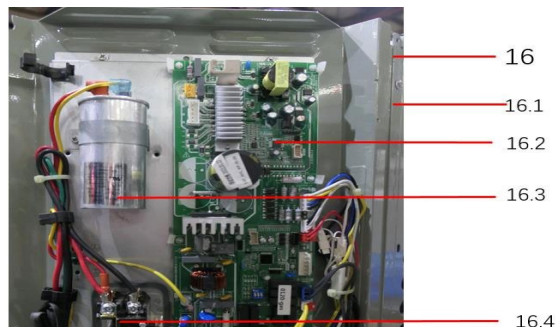

Exploded View

Model

BAR5-30-15

ComfortStar®

EX_ID	Spare Parts Code	Part Name(EN)	Qty.	Price	Remarks
1	12223000002572	Side panel assembly	3		
1	12223000A03410	Side panel assembly	2		
1	12223000A03411	Side panel assembly	2		
3	12200104000032	Axial fan	1		
4	11301805000012	Motor Mounting bolt	4		
5	11002015016400	Brushless DC Motor	1		
6	12123000000464	Motor installation board ass'y	1		
7	12923000000028	Grille, top cover	1		
8	11301002000001	Stainless steel bolts	8		
9	12223000001097	Top cover assembly	1		
10	15823000000265	Condenser ass'y	1		
11	15423000003178	Stop valve ass'y	1		
11.1	15500206000018	Block valve	1		
12	15423000005821	Air discharge pipe assembly	1		
12.1	17400516000628	Pressure controller	1		
12.2	15500203000030	One way valve	1		
13	15123000013576	Suction pipe assembly	1		
13.1	15500205000034	Solenoid vlave ass'y	1		
13.2	15500504000129	Strainer	1		
13.3	15500206000026	Block valve	1		
14	12223000002433	Base assembly	1		
15	11103010014509	Fixed Speed Rotary Compressor	1		
16	17223000008831	E-part box assembly	1		
16.1	12223000015849	Installation plate of electric parts subassembly	1		
16.2	17123000009518	Outdoor main control board assembly	1		
16.3	17400103000147	Capacitor	1		
16.4	11203502000032	AC contactor	1		
17	12223000016090	Side panel assembly	1		

18	12223000A05994	Side panel assembly	1		
19	17400513003814	Discharge Temperature switch	1		
20	11201007000073	Room Temperature Sensor	1		
21	11201007000136	Pipe Temperature Sensor	1		