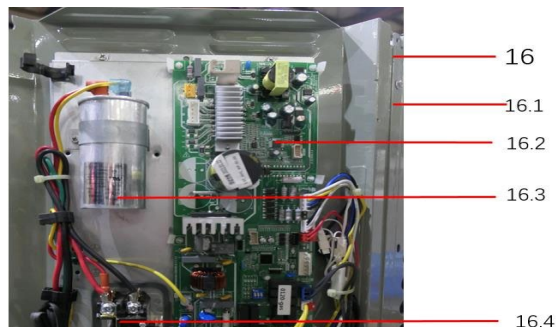

Exploded View

Model

BAR5-60-15

ComfortStar®

EX_ID	Spare Parts Code	Part Name(EN)	Qty.	Price	Remarks
1	12223000002572	Side panel assembly	3		
1	12223000A02870	Side panel assembly	2		
1	12223000A02929	Side panel assembly	2		
3	12200104000038	Fan	1		
4	11301805000012	Motor Mounting bolt	4		
5	11002015015328	Brushless DC Motor	1		
6	12123000000464	Motor installation board ass'y	1		
7	12227700003729	Top cover	1		
8	11301002000001	Stainless steel bolts	8		
9	12223000001094	Top cover assembly	1		
10	15823000004788	Condenser ass'y	1		
11	15423000005739	High pressure valve ass'y	1		
11.1	15500206000018	Block valve	1		
12	15423000005741	Discharge pipe ass'y	1		
12.1	17400516000032	Pressure switch	1		
13	15423000004821	Stop valve ass'y	1		
13.1	15500206000017	Block valve	1		
14	12223000005894	Base assembly	1		
15	11102010001184	Fixed Speed Scroll compressor	1		
16	17223000008823	E-part box assembly	1		
16.1	12223000015849	Installation plate of electric parts subassembly	1		
16.2	17123000009518	Outdoor main control board assembly	1		
16.3	17400103000133	Capacitor	1		
16.4	11203502000032	AC contactor	1		
17	12223000016090	Side panel assembly	1		
18	12223000A05994	Side panel assembly	1		
19	17400513003814	Discharge Temperature switch	1		
20	11201007000073	Room Temperature Sensor	1		