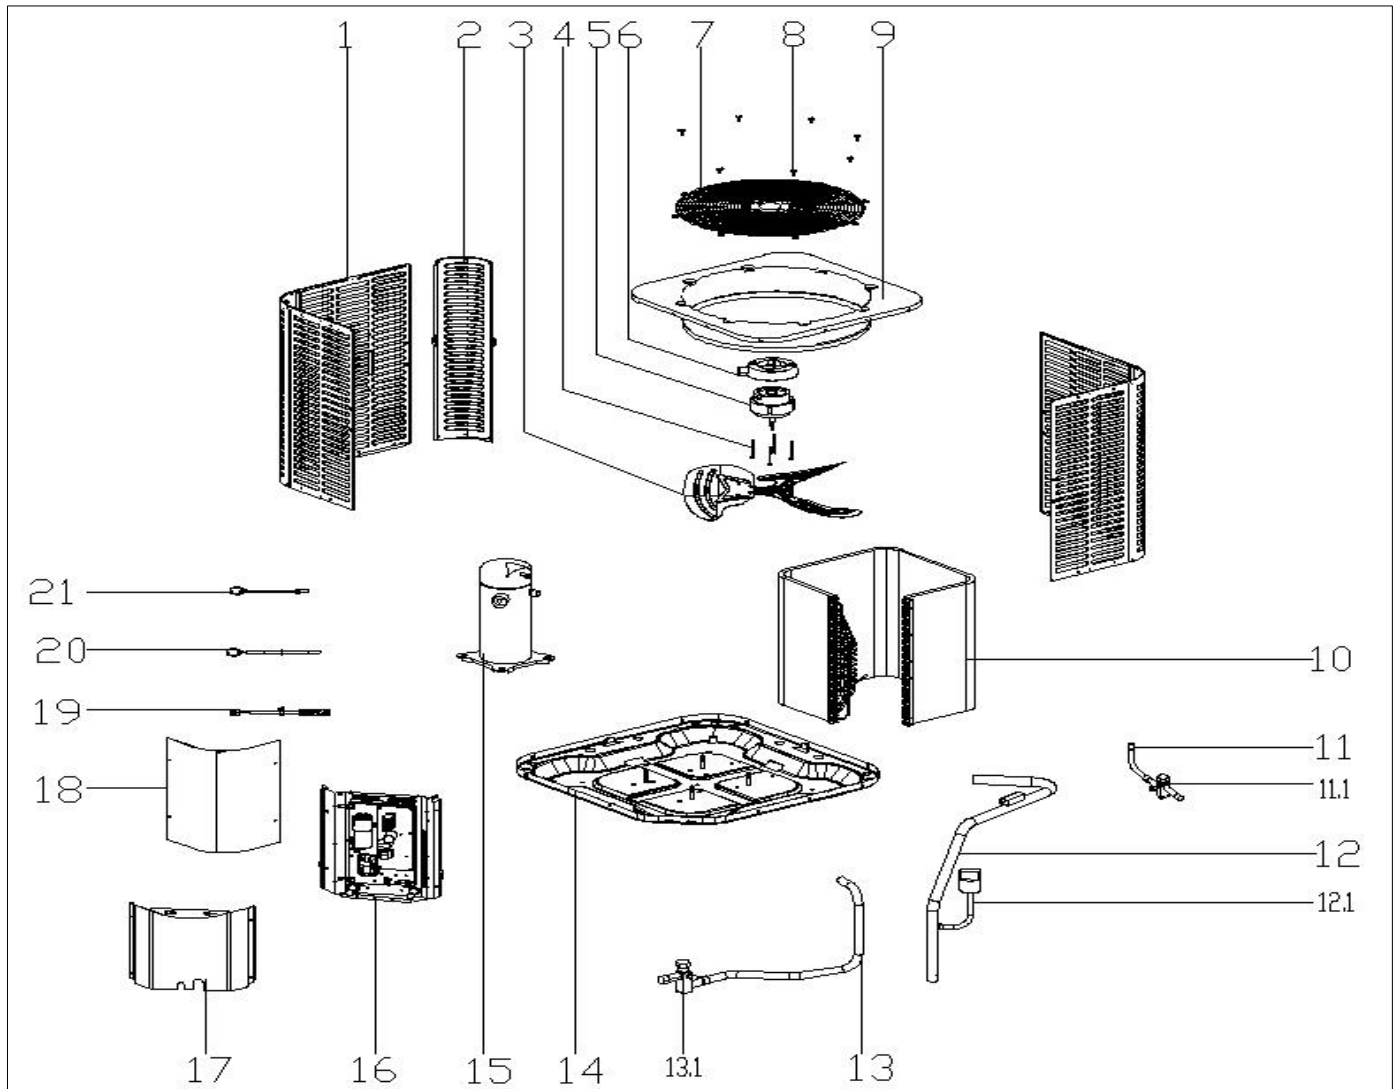

Exploded View

Model

BAR5-60-15

ComfortStar®

EX_ID	Spare Parts Code	Part Name(EN)	Qty.	Price	Remarks
1	12223000002572	Side panel assembly	3		
1	12223000A02870	Side panel assembly	2		
1	12223000A02929	Side panel assembly	2		
3	12200104000038	Fan	1		
4	11301805000012	Motor Mounting bolt	4		
5	11002015015328	Brushless DC Motor	1		
6	12123000000464	Motor installation board ass'y	1		
7	12227700003729	Top cover	1		
8	11301002000001	Stainless steel bolts	8		
9	12223000001094	Top cover assembly	1		
10	15823000004788	Condenser ass'y	1		
11	15423000005739	High pressure valve ass'y	1		
11.1	15500206000018	Block valve	1		
12	15423000005741	Discharge pipe ass'y	1		
12.1	17400516000032	Pressure switch	1		
13	15423000004821	Stop valve ass'y	1		
13.1	15500206000017	Block valve	1		
14	12223000005894	Base assembly	1		
15	11102010001184	Fixed Speed Scroll compressor	1		
16	17223000008823	E-part box assembly	1		
16.1	12223000015849	Installation plate of electric parts subassembly	1		
16.2	17123000009518	Outdoor main control board assembly	1		
16.3	17400103000133	Capacitor	1		
16.4	11203502000032	AC contactor	1		
17	12223000016090	Side panel assembly	1		
18	12223000A05994	Side panel assembly	1		
19	17400513003814	Discharge Temperature switch	1		
20	11201007000073	Room Temperature Sensor	1		

21	11201007000136	Pipe Temperature Sensor	1		
----	----------------	-------------------------	---	--	--