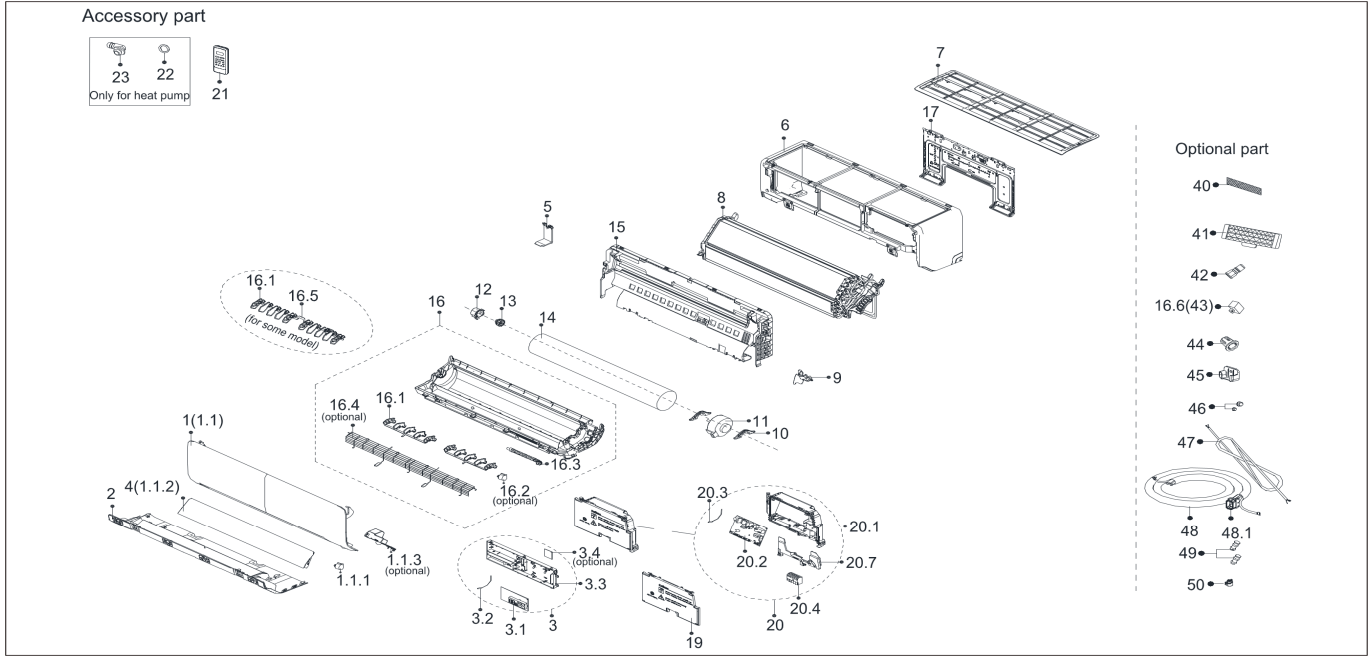

# ComfortStar®

EX_ID	Spare Parts Code	Part Name(EN)	Qty.	Price	Remarks	Update
1	12122000A86745	Panel assembly	1		JSN after*23129xxxx	20230619
	12122000A86745				CSN after*22C04xxxx	20230619
	12122000026983				JSN after*20A16xxxx	20230619
1.1	12122000A85024	Panel assembly	1		add,JSN after*23129xxxx	20230619
1.1.2	12122000A85051	Panel assembly	1		add,JSN after*23129xxxx	20230619
2	12122000A83302	Panel assembly1	1		JSN after*23129xxxx	20230619
	12122000026607				JSN after*20A16xxxx	20230619
3	17222000A59450	Display box subassembly	1			
3.1	17122000050213	Display board subassembly	1			
3.2	11201007003103	Room Temperature Sensor	1			
3.3	12122000026921	Display box	1			
5	12122000026621	Chassis support I	1			
6	12122000A85029	Panel frame assembly	1			
7	12122000026428	Filter filter subassembly	1			
8	15822000A18343	Evaporator assembly	1			
9	12122000026609	pipe clamp board	1			