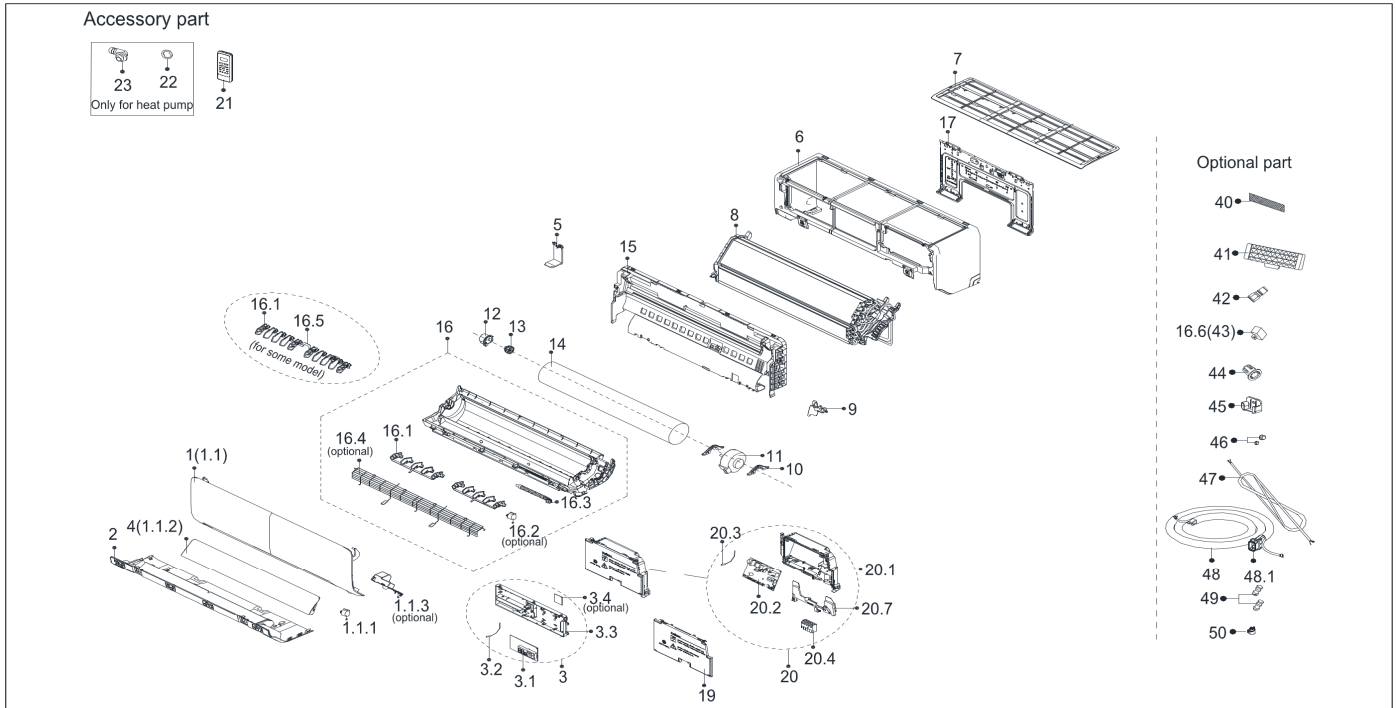

Exploded View

Model CHF12CD(I)

ComfortStar®

EX_ID	Spare Parts Code	Part Name(EN)	Qty.	Price	Remarks	Remarks
1	12122000A86745	Panel assembly	1		JSN after*22C14xxxx	20230619
	12122000026983		1		JSN after*20A16xxxx	20230619
1.1	12122000A85024	Panel assembly	1		JSN after*22C14xxxx	20230619
1.1.2	12122000A85051	Panel assembly	1		JSN after*22C14xxxx	20230619
2	12122000A83302	Panel assembly1	1		JSN after*22C14xxxx	20230619
	12122000026607				JSN after*20A16xxxx	20230619
3	17222000A59450	Display box subassembly	1			
3.1	17122000050213	Display board subassembly	1			
3.2	11201007003103	Room Temperature Sensor	1			
3.3	12122000026921	Display box	1			
5	12122000026621	Chassis support I	1			
6	12122000A85029	Panel frame assembly	1			
7	12122000026428	Filter filter subassembly	1			