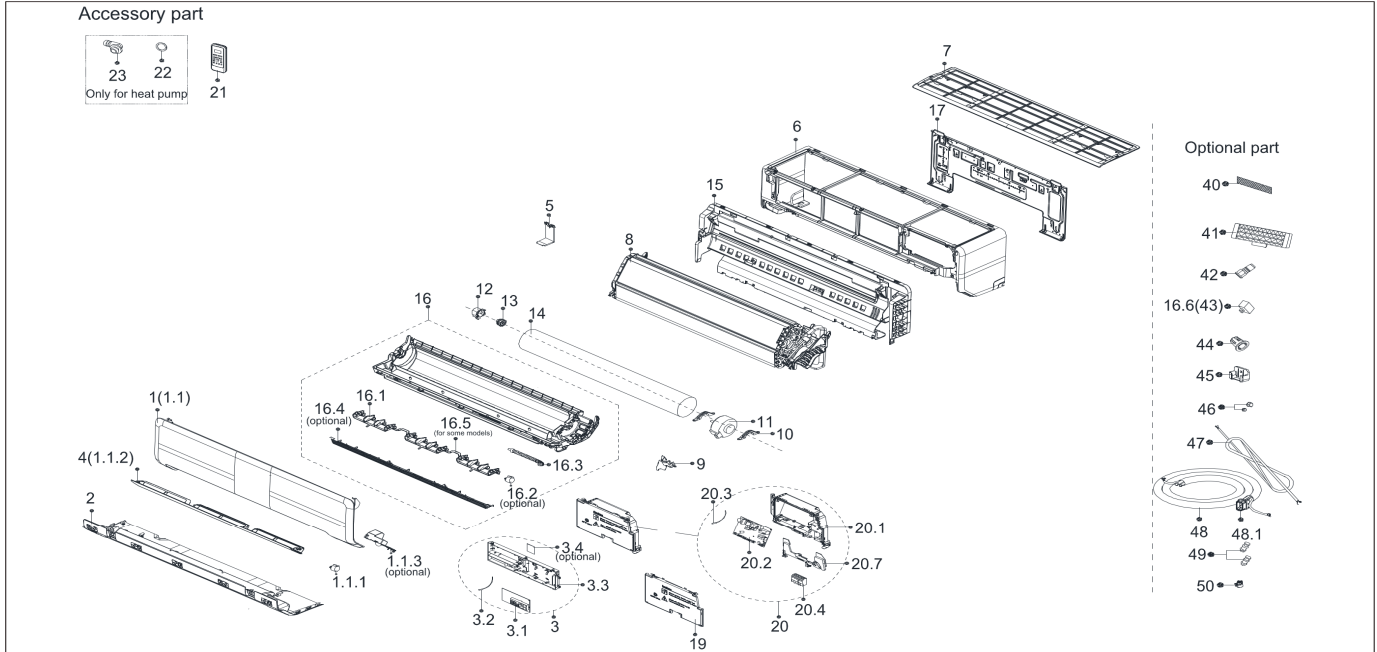

# Exploded View

Model CHF18CD(I)

# ComfortStar®

EX_ID	Spare Parts Code	Part Name(EN)	Qty.	Price	Remarks	Update
1	12122000A86746	Panel assembly1	1		JSN after*22C14xxxx	20230619
	12122000027561				JSN after*20A16xxxx	20230619
1.1	12122000A85049	Panel assembly	1		add,JSN after*22C14xxxx	20230619
1.1.2	12122000A85033	Panel assembly	1		add,JSN after*22C14xxxx	20230619
2	12122000A83310	Panel assembly2	1		JSN after*22C14xxxx	20230619
	12122000027037				JSN after*20A16xxxx	20230619
3	17222000A59450	Display box subassembly	1			
3.1	17122000050213	Display board subassembly	1			
3.2	11201007003103	Room Temperature Sensor	1			
3.3	12122000026921	Display box	1			
5	12122000026621	Chassis support I	1			
6	12122000A85080	Panel frame assembly	1			
7	12122000027040	Filter filter subassembly	1			
8	15822000A18563	Evaporator assembly	1			
9	12122000027026	pipe clamp board	1			
10	12122000011994	Fixing board of fan motor	2			