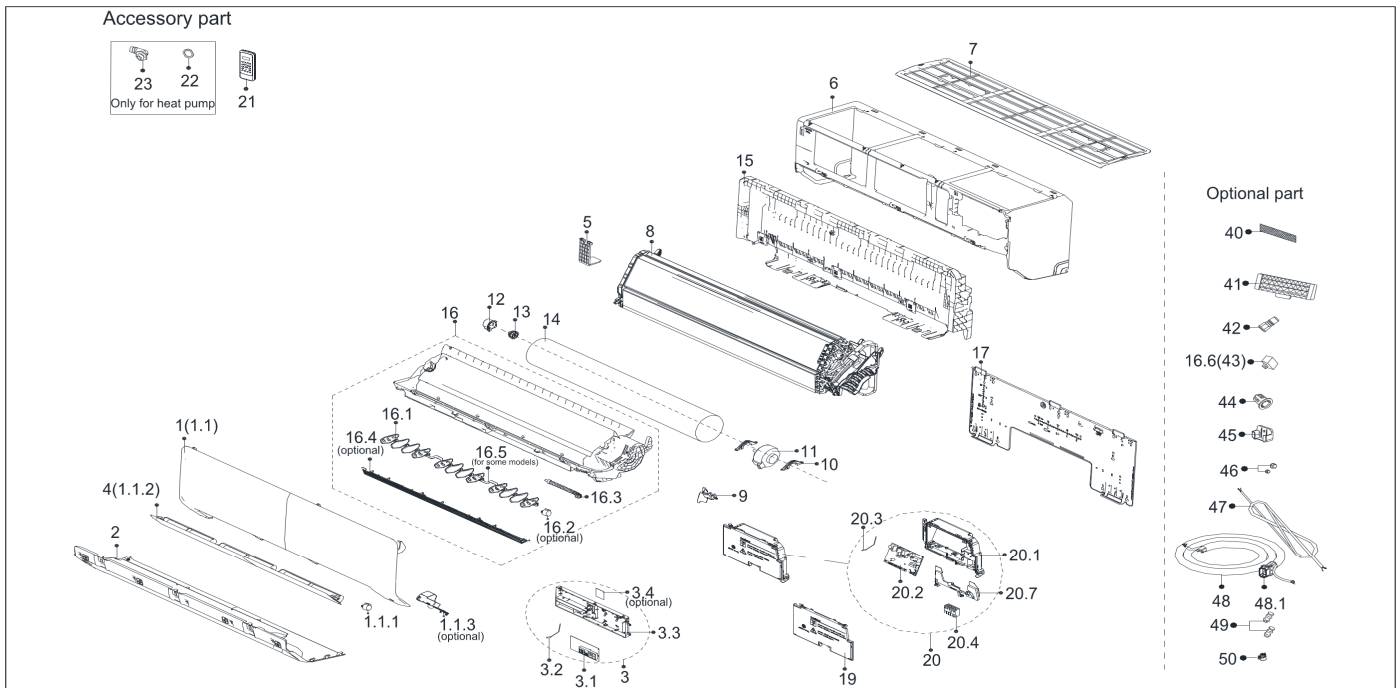

# Exploded View

Model

CHF24CD(I)

ComfortStar®

EX_ID	Spare Parts Code	Part Name(EN)	Qty.	Price	Remarks
1	12122000A86735	Panel assembly	1		JSN after*23125xxxx
	12122000027825				JSN after*20A16xxxx
1.1	12122000A85059	Panel assembly	1		add,JSN after*23125xxxx
1.1.2	12122000A85076	Panel assembly	1		add,JSN after*23125xxxx
2	12122000A83283	Panel assembly	1		JSN after*23125xxxx
	12122000027414				JSN after*20A16xxxx
3	17222000A59450	Display box subassembly	1		
3.1	17122000050213	Display board subassembly	1		

3.2	11201007003103	Room Temperature Sensor	1		
3.3	12122000026921	Display box	1		
5	12122000026621	Chassis support I	1		
6	12122000A85029	Panel frame assembly	1		
7	12122000026428	Filter filter subassembly	1		
8	15822000A18743	Evaporator assembly	1		
9	12122000026609	pipe clamp board	1		
10	12122000011994	Fixing board of fan motor	2		
11	11002015006201	Brushless DC Motor	1		
12	12122000000350	Bearing Holder	1		
13	12622000000131	Bearing components	1		
14	12100102000696	Cross flow fan	1		
15	12122000026603	Chassis assembly(above)	1		
16	12122000028661	Chassis assembly(below)	1		
16.1	12122000026617	Horizontal louver	4		
16.1	12122000026616	Horizontal louver	6		
16.2	11002010001486	Stepper Motor	1		
16.3	12100501000032	Drain hose	1		
16.4	12922000001991	Protective wire	1		
16.5	12122000026618	Connecting rod of louver	1		
16.7	12622000000030	Drainage plug	1		add,JSN after*23125xxxx
17	12222000A06973	Installation plate subassembly	1		
19	12122000026601	Cover of electronic control box subassembly	1		
20	17222000033142	Electronic control box subassembly (Mid-and low-end)	1		
20.1	12122000026606	Electronic control box subassembly	1		
20.2	17122000050729	Main control board subassembly	1		
20.3	11201007003445	Pipe Temperature Sensor	1		
20.4	17400401000577	Wire joint	1		
20.7	12122000026605	Electrical Control Box holder	1		
21	17317000A63487	Remote controller	1		
22	12600701000039	seal ring	1		
23	12100509000061	Drain Hose	1		
40	12100204000685	Air Freshening Filter	1		