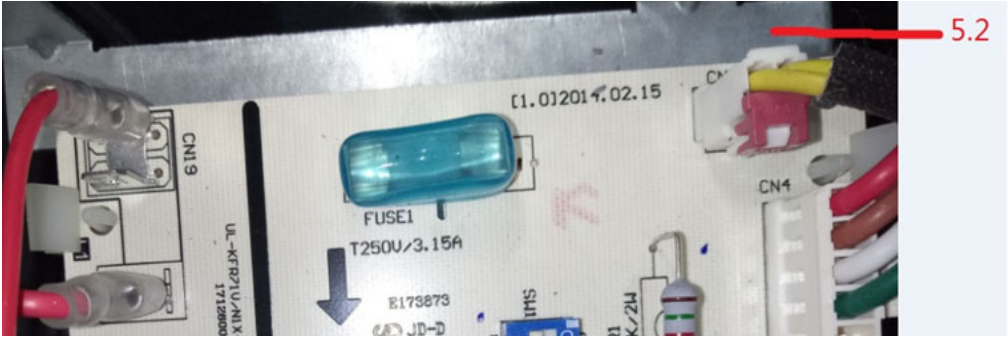

# Exploded View

Model

LCM16-24

# ComfortStar®

EX_ID	Spare Parts Code	Part Name(EN)	Qty.	Price	Remarks
1	12223000010753	Side panel assembly	1.0		
2	12223000002193	Side panel assembly	1.0		
3	11201708000008	Wiring Terminal	1.0		
4	12223000002125	Air duct assy'	1.0		
5	17223000005676	E-part box assembly	1.0		
5.1	17123000000700	Electronic control(display) box subassembly of indoor unit	1.0		
5.2	12223000002167	Electric installation board	1.0		
6	11203103000141	Transformer	1.0		
7	12223000002231	Side panel assembly	1.0		
8	12100304000011	Clamp	1.0		
9	12223000002356	Base assembly	1.0		
10	12223000001943	Drainage pan supporting board	2.0		
11	12223000010761	Supporter assembly	1.0		
12	12223000010756	Drainage pan clamp	2.0		
13	12223000001213	Drainage pan	1.0		
14	12223000010789	Cover plate ass'y	1.0		
15	12223000010766	Drainage pan supporter III	2.0		
16	12123000000099	Drain pan ass'y	1.0		
17	12223000000028	Water pan cushion	2.0		
18	15500402000023	seal plug	2.0		
19	12223000000417	Supporting bar	1.0		
20	12223000002002	Cover board	1.0		
21	11301230000002	Screw	2.0		
22	15823000004961	Evaporator assembly	1.0		
22.1	15223000000167	Output pipe assembly	1.0		
22.2	15423000004539	Evaporator input pipe assembly	1.0		
22.3	15823000004401	Evaporator	2.0		
22.4	15500210000968	Throttle	1.0		