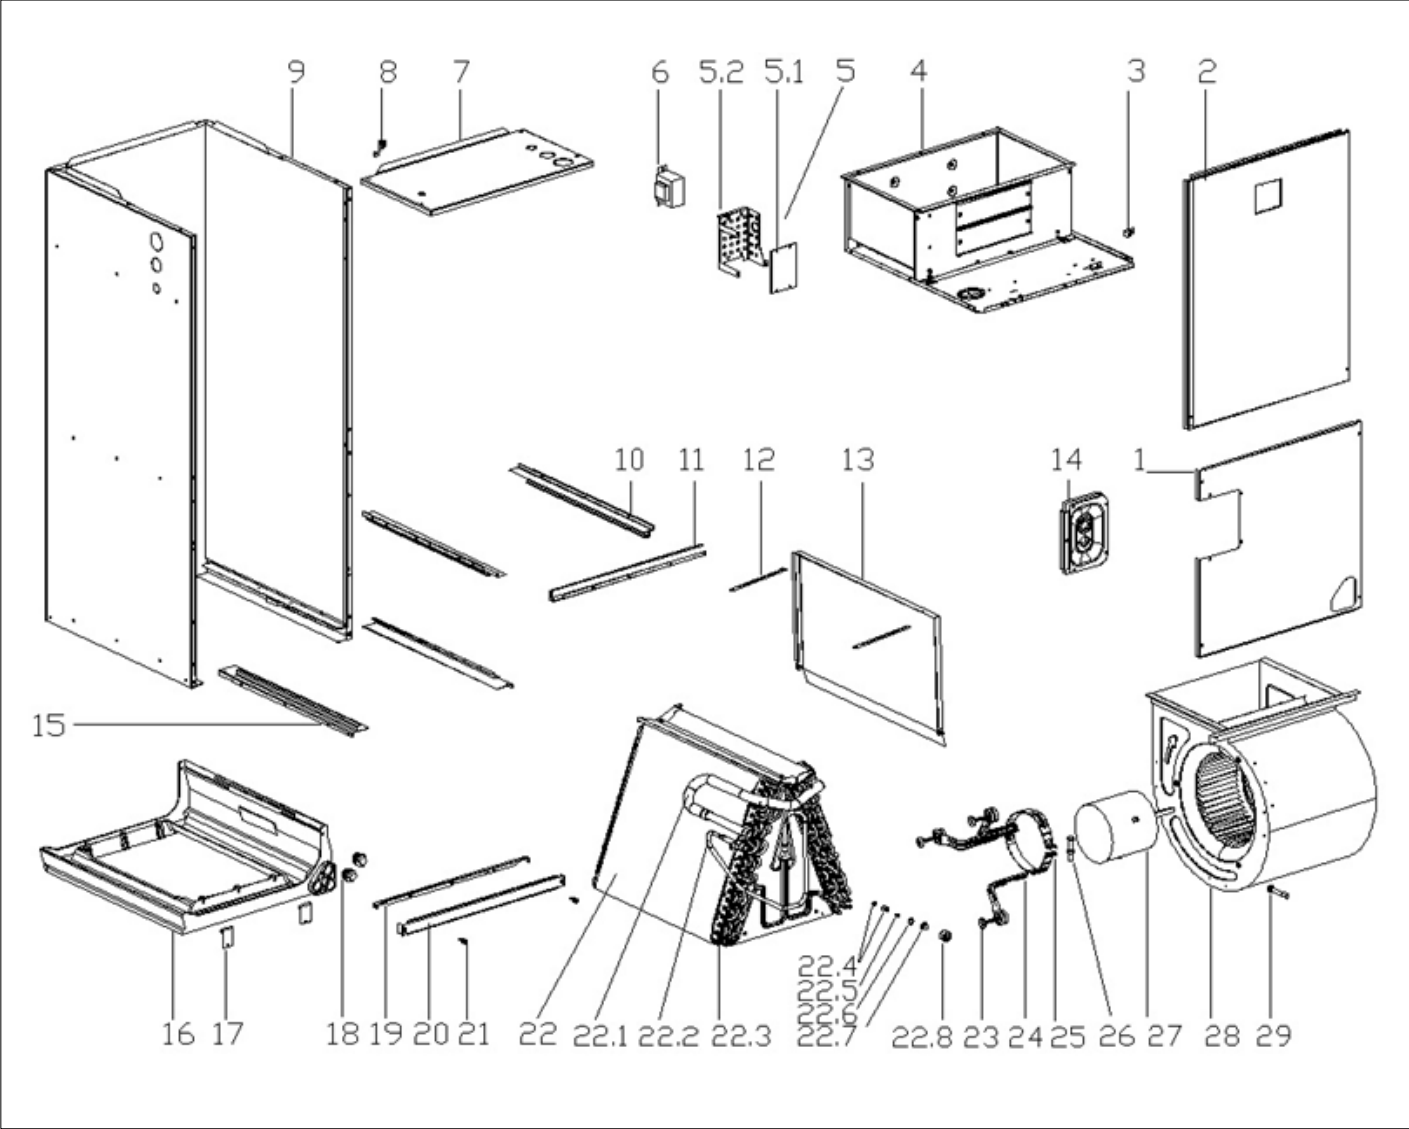

# Exploded View

Model

LCM16-24

# ComfortStar®

EX_ID	Spare Parts Code	Part Name(EN)	Qty.	Price	Remarks
1	12223000010753	Side panel assembly	1.0		
2	12223000002193	Side panel assembly	1.0		
3	11201708000008	Wiring Terminal	1.0		
4	12223000002125	Air duct assy'	1.0		
5	17223000005676	E-part box assembly	1.0		
5.1	17123000000700	Electronic control(display) box subassembly of indoor unit	1.0		
5.2	12223000002167	Electric installation board	1.0		
6	11203103000141	Transformer	1.0		
7	12223000002231	Side panel assembly	1.0		
8	12100304000011	Clamp	1.0		
9	12223000002356	Base assembly	1.0		
10	12223000001943	Drainage pan supporting board	2.0		
11	12223000010761	Supporter assembly	1.0		
12	12223000010756	Drainage pan clamp	2.0		
13	12223000001213	Drainage pan	1.0		
14	12223000010789	Cover plate ass'y	1.0		
15	12223000010766	Drainage pan supporter III	2.0		
16	12123000000099	Drain pan ass'y	1.0		
17	12223000000028	Water pan cushion	2.0		
18	15500402000023	seal plug	2.0		
19	12223000000417	Supporting bar	1.0		
20	12223000002002	Cover board	1.0		
21	11301230000002	Screw	2.0		
22	15823000004961	Evaporator assembly	1.0		
22.1	15223000000167	Output pipe assembly	1.0		
22.2	15423000004539	Evaporator input pipe assembly	1.0		
22.3	15823000004401	Evaporator	2.0		
22.4	15500210000968	Throttle	1.0		

22.5	15500220000030	Valve core	1.0		
22.6	12100901000010	Sealing ring	1.0		
22.7	15500302000014	Flange joint	1.0		
22.8	15500402000107	Nut	1.0		
23	11301705000092	Bolt	3.0		
24	12223000001932	Supporter subassembly of fan motor	3.0		