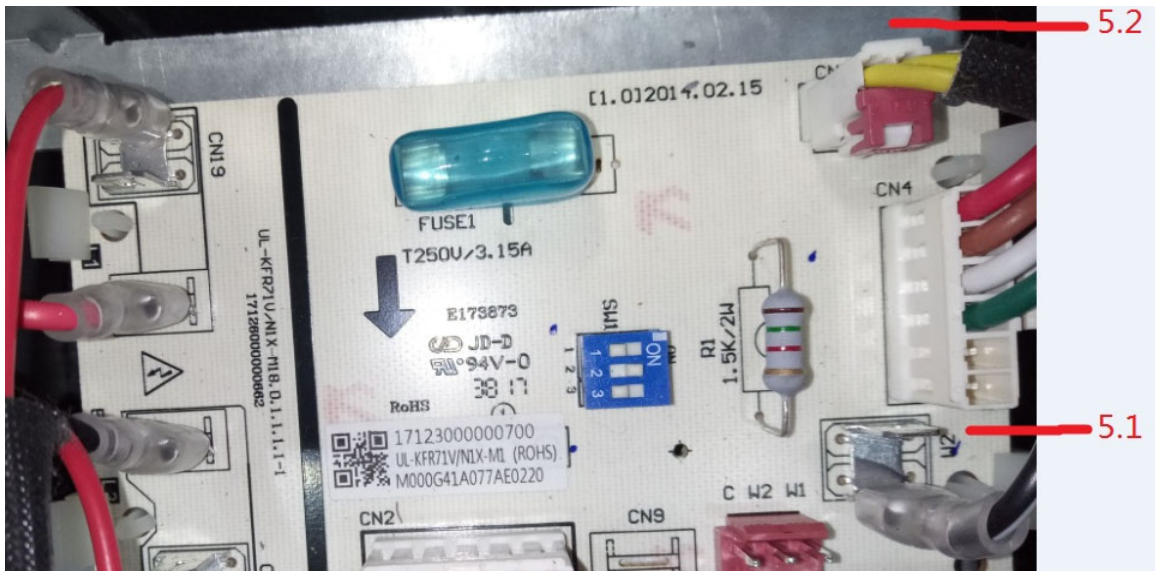

Exploded View

Model

LCM16-60

ComfortStar®

EX_ID	Spare Parts Code	Part Name(EN)	Qty.	Price	Remarks
1	12223000010749	Side panel assembly	1.0		
2	12223000002187	Side panel assembly	1.0		
3	11201708000008	Wiring Terminal	1.0		
4	12223000002127	Air channel ass'y	1.0		
5	17223000005676	E-part box assembly	1.0		
5.1	17123000000700	Electronic control(display) box subassembly of indoor unit	1.0		
5.2	12223000002167	Electric installation board	1.0		
6	11203103000141	Transformer	1.0		
7	12223000002215	Side panel assembly	1.0		
8	12100304000011	Clamp	1.0		
9	12223000002361	Base assembly	1.0		
10	12223000001940	Drainage pan supporting board	2.0		
11	12223000010767	Supporter assembly	1.0		
12	12223000010756	Drainage pan clamp	2.0		
13	12223000001210	Drainage pan	1.0		
14	12223000010789	Cover plate ass'y	1.0		
15	12223000010759	Drainage pan supporting board	2.0		
16	12123000000110	Drain pan ass'y	1.0		
17	12223000000028	Water pan cushion	2.0		
18	15500402000023	seal plug	2.0		
19	12223000002101	Supporting bar	1.0		
20	12223000002000	Cover board	1.0		
21	11301230000002	Screw	2.0		
22	15823000004409	Evaporator assembly	1.0		
22.1	15223000000166	Output pipe assembly	1.0		
22.2	15423000004538	Evaporator input pipe assembly	1.0		
22.3	15823000004403	Evaporator	2.0		
22.4	15500210000968	Throttle	1.0		
22.5	15500220000013	Piston	1.0		
22.6	12100901000010	Sealing ring	1.0		
22.7	15500302000014	Flange joint	1.0		
22.8	15500402000185	Nut	1.0		

23	11301705000092	Bolt	3.0		
24	12223000001932	Supporter subassembly of fan motor	3.0		