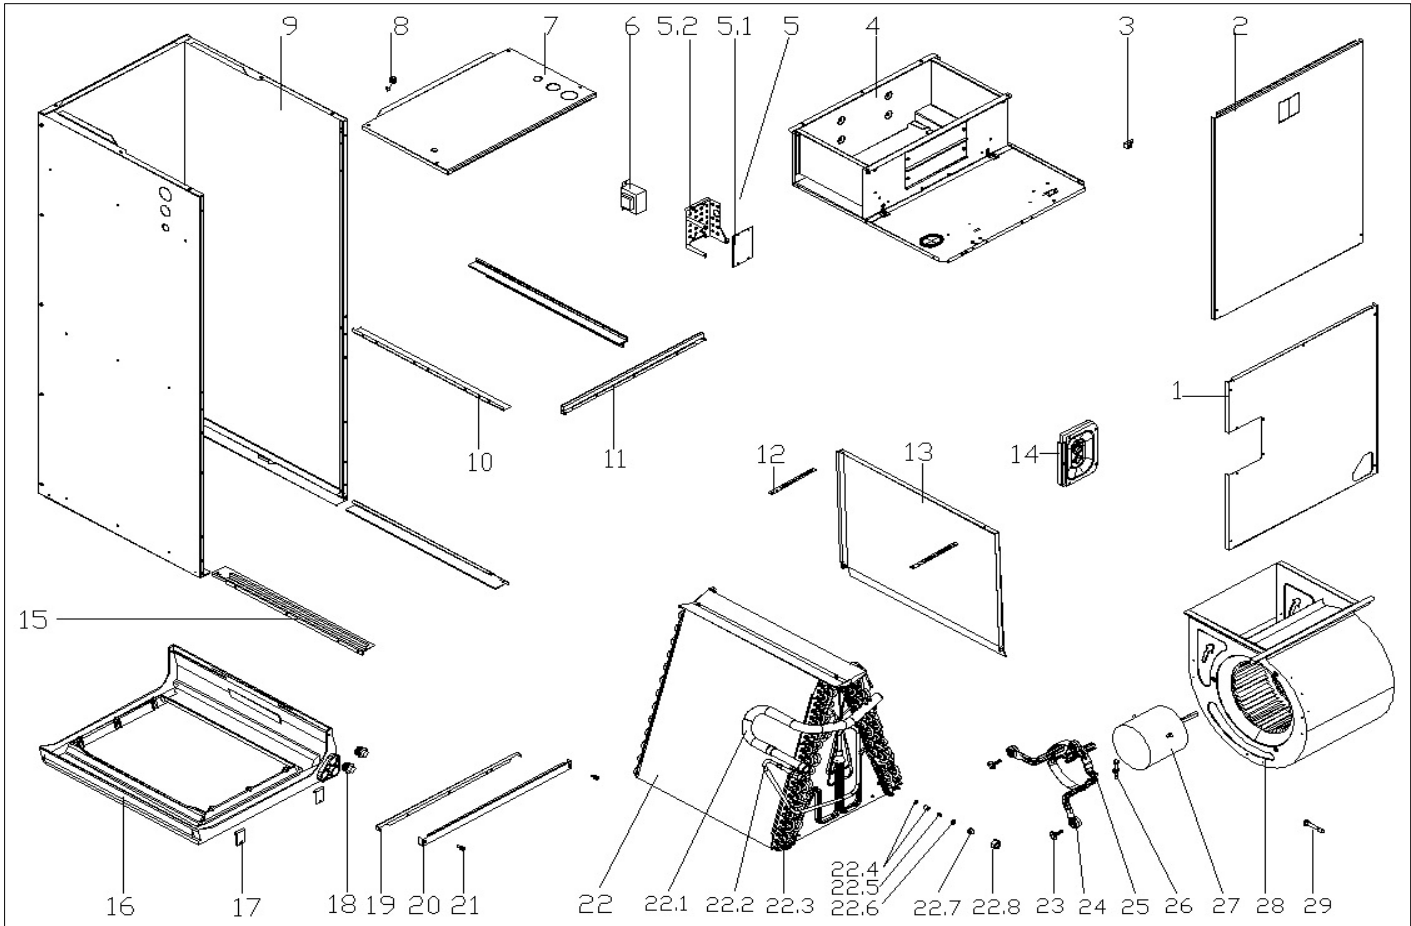

Exploded View

Model

LCM16-60

ComfortStar®

EX_ID	Spare Parts Code	Part Name(EN)	Qty.	Price	Remarks
1	12223000010749	Side panel assembly	1.0		
2	12223000002187	Side panel assembly	1.0		
3	11201708000008	Wiring Terminal	1.0		
4	12223000002127	Air channel ass'y	1.0		
5	17223000005676	E-part box assembly	1.0		
5.1	17123000000700	Electronic control(display) box subassembly of indoor unit	1.0		
5.2	12223000002167	Electric installation board	1.0		
6	11203103000141	Transformer	1.0		
7	12223000002215	Side panel assembly	1.0		
8	12100304000011	Clamp	1.0		
9	12223000002361	Base assembly	1.0		
10	12223000001940	Drainage pan supporting board	2.0		
11	12223000010767	Supporter assembly	1.0		
12	12223000010756	Drainage pan clamp	2.0		
13	12223000001210	Drainage pan	1.0		
14	12223000010789	Cover plate ass'y	1.0		
15	12223000010759	Drainage pan supporting board	2.0		
16	12123000000110	Drain pan ass'y	1.0		
17	12223000000028	Water pan cushion	2.0		
18	15500402000023	seal plug	2.0		
19	12223000002101	Supporting bar	1.0		
20	12223000002000	Cover board	1.0		
21	11301230000002	Screw	2.0		
22	15823000004409	Evaporator assembly	1.0		
22.1	15223000000166	Output pipe assembly	1.0		
22.2	15423000004538	Evaporator input pipe assembly	1.0		
22.3	15823000004403	Evaporator	2.0		
22.4	15500210000968	Throttle	1.0		
22.5	15500220000013	Piston	1.0		
22.6	12100901000010	Sealing ring	1.0		
22.7	15500302000014	Flange joint	1.0		
22.8	15500402000185	Nut	1.0		

23	11301705000092	Bolt	3.0		
24	12223000001932	Supporter subassembly of fan motor	3.0		