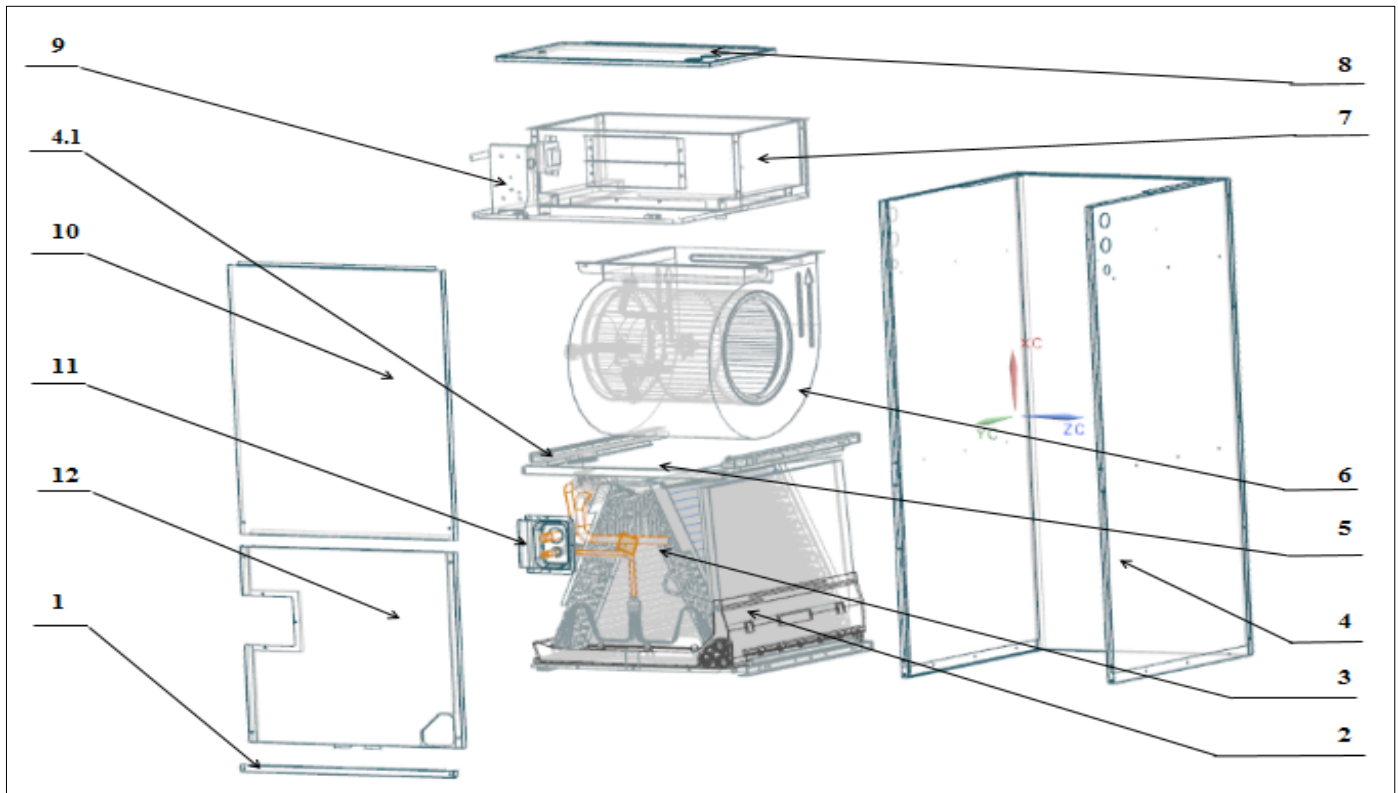

Exploded View

Model LUC4-18-15

ComfortStar®

EX_ID	Spare Parts Code	Part Name(EN)	Qty.	Price	Remarks
1	801233590166	Filter Cover plate	1		
2.1	801134590002	Water pan# 1	1		
2.2	801234590101	Water pan# 2	1		
2.3	801234590091	Water pan fixed block	1		
2.4	801234590103	Water pan brace	2		
3	801535000023	Evaporator parts	1		
3.1	801634590017	Air header Assembly	1		
3.3	801536000040	Evaporator	2		
3.4	801234590094	Evaporator Baffle	1		

3.5	801234590180	Evaporator Baffle	1		
3.6	801234590095	Evaporator Water Baffle #1	2		
3.7	801234590096	Evaporator Water Baffle #2	1		
3.8	801234590097	Evaporator Water Baffle #3	1		
3.9	801234590098	Evaporator Fixing Plate #1	1		
3.10	801234590099	Evaporator Fixing Plate #2	1		
3.11	801234590113	Evaporator Junction Plate	1		
3.12	801635000063	Diverter assembly with piston valve	1		
4	801233590165	Water pan supporter assembly	4		
5	801234590090	Supporter	2		
6.1	801200200040	Right Volute Wind Wheel	1		
6.2	802401700427	Indoor Motor	1		
7	801235000004	Fan Motor Fixing plate assembly	1		
7.1	801239390092	Fan Motor Fixing plate	1		
7.2	801234590106	Wind Wheel Fixed Block	2		
7.3	801239390091	Fixed plate on air duct	1		
7.4	801239390036	Stator	2		
7.5	801239390025	air duct left stationary plate	1		
7.6	801239390026	air duct right stationary plate	1		
8	801233590140	Cover of electric control assy	1		
9	803335000006	Electronic Control Components	1		
9.1	801234590202	Electronic Control Mounting Plate	1		
9.2	801343000003	Main Board	1		
10	801233590169	Upper side plate assembly	1		
11	801234590081	Pipe Cover plate assembly	1		
12	801233590138	Lower side plate assembly	1		
13	802311300001	Transformer	1		
14	802300400135	Temperature sensor	1		