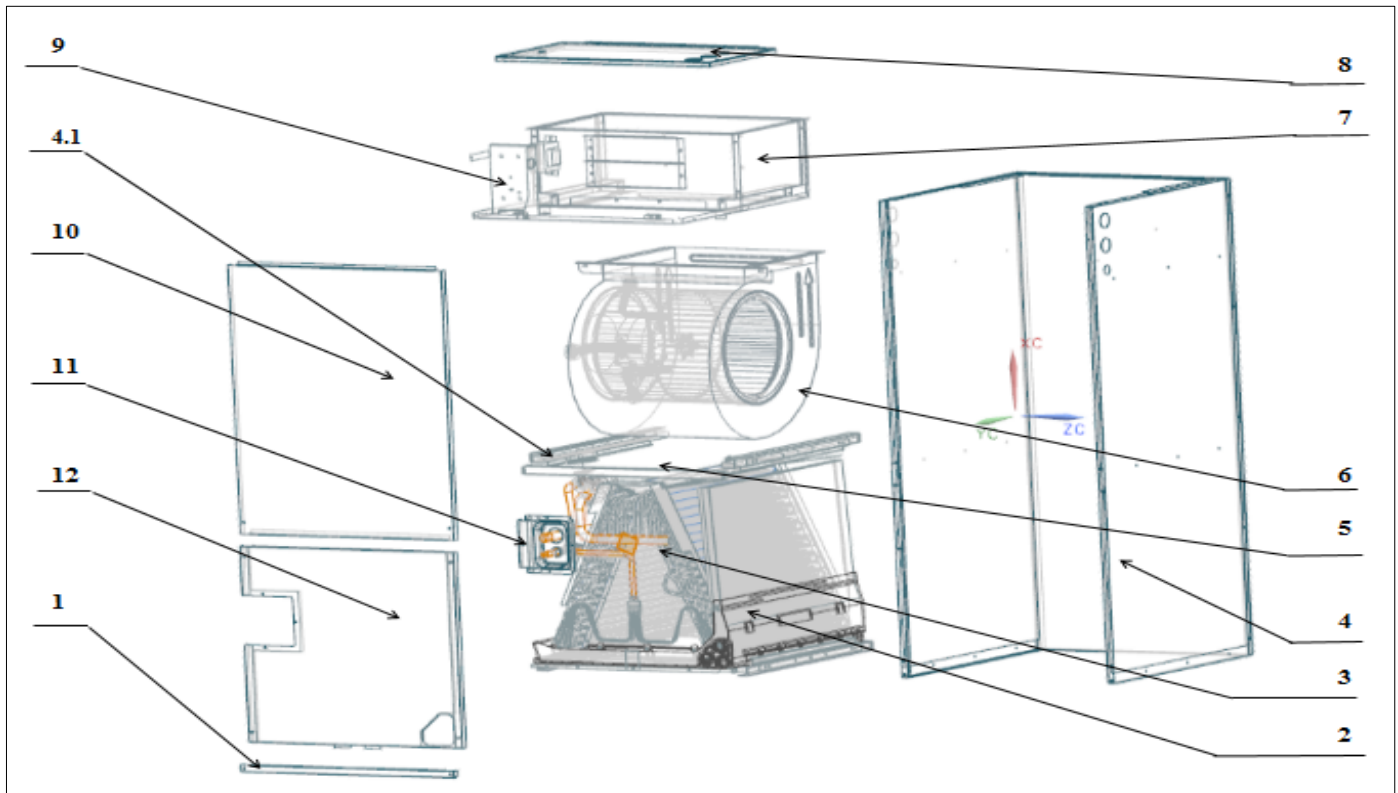

Exploded View

Model LUC4-24-15

ComfortStar®

EX_ID	Spare Parts Code	Part Name(EN)	Qty.	Price	Remarks
1	801233590166	Filter Cover plate	1		
2.1	801134590002	Water pan# 1	1		
2.2	801234590101	Water pan# 2	1		
2.3	801234590091	Water pan fixed block	1		
2.4	801234190193	Water pan brace	2		
3	801532990016	Evaporator parts	1		
3.1	801633590033	Air header Assembly	1		
3.3	801535000026	Evaporator	2		
3.4	801239390040	Evaporator Baffle	1		

3.5	801234590095	Evaporator Water Baffle #1	2		
3.6	801234590096	Evaporator Water Baffle #2	1		
3.7	801234590097	Evaporator Water Baffle #3	1		
3.8	801233590141	Evaporator Fixing Plate #1	1		
3.9	801233590144	Evaporator Fixing Plate #2	1		
3.10	801233590143	Evaporator Junction Plate	1		
3.11	801632990014	Diverter assembly with piston valve	1		
3.12	801233590165	Water pan supporter assembly	4		
5	801234590090	Supporter	2		
6.1	801200200040	Right Volute Wind Wheel	1		
6.2	802401700427	Indoor Motor	1		
7	801235000004	Fan Motor Fixing plate assembly	1		
7.1	801239390092	Fan Motor Fixing plate	1		
7.2	801234590106	Wind Wheel Fixed Block	2		
7.3	801239390091	Fixed plate on air duct	1		
7.4	801239390036	Stator	2		
7.5	801239390025	air duct left stationary plate	1		
7.6	801239390026	air duct right stationary plate	1		
8	801233590140	Cover of electric control assy	1		
9	803335000006	Electronic Control Components	1		
9.1	801234590202	Electronic Control Mounting Plate	1		
9.2	801343000003	Main Board	1		
10	801233590169	Upper side plate assembly	1		
11	801234590081	Pipe Cover plate assembly	1		
12	801233590138	Lower side plate assembly	1		
13	802311300001	Transformer	1		
14	802300400135	Temperature sensor	1		