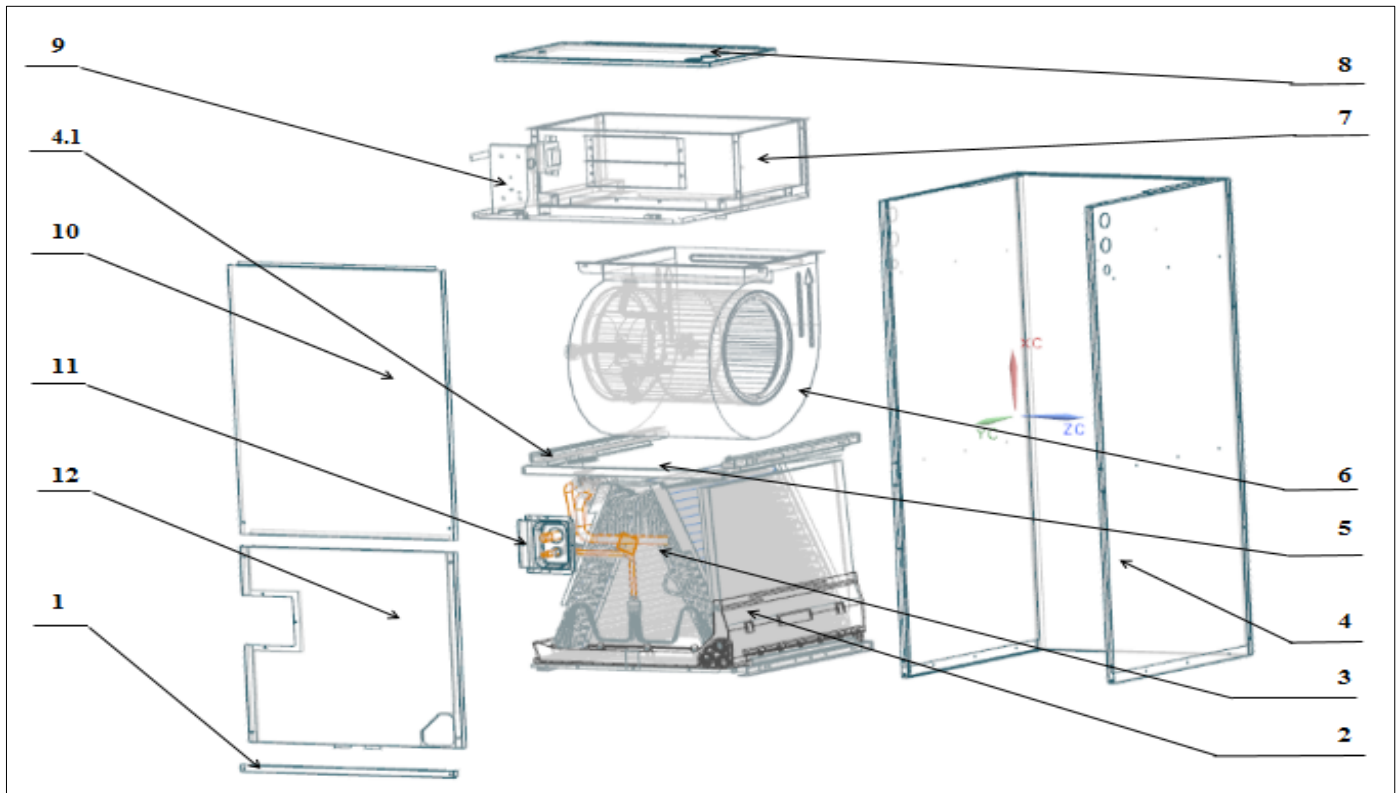

Exploded View

Model LUC4-30-15

ComfortStar[®]

EX_ID	Spare Parts Code	Part Name(EN)	Qty.	Price	Remarks
1	801233590166	Filter Cover plate	1		
2.1	801134590002	Water pan# 1	1		
2.2	801234590101	Water pan# 2	1		
2.3	801234590091	Water pan fixed block	1		
2.4	801234190193	Water pan brace	2		
3	801533590039	Evaporator parts	1		
3.1	801633590033	Air header Assembly	1		
3.3	801535000026	Evaporator	2		
3.4	801239390040	Evaporator Baffle	1		

3.5	801234590095	Evaporator Water Baffle #1	2		
3.6	801234590096	Evaporator Water Baffle #2	1		
3.7	801234590097	Evaporator Water Baffle #3	1		
3.8	801233590141	Evaporator Fixing Plate #1	1		
3.9	801233590144	Evaporator Fixing Plate #2	1		
3.10	801233590143	Evaporator Junction Plate	1		
3.11	801633590034	Diverter assembly with piston valve	1		
3.12	801233590165	Water pan supporter assembly	4		
5	801234590090	Supporter	2		
6.1	801200200040	Right Volute Wind Wheel	1		
6.2	802401700430	Indoor Motor	1		
7	801235000004	Fan Motor Fixing plate assembly	1		
7.1	801239390092	Fan Motor Fixing plate	1		
7.2	801234590106	Wind Wheel Fixed Block	2		
7.3	801239390091	Fixed plate on air duct	1		
7.4	801239390036	Stator	2		
7.5	801239390025	air duct left stationary plate	1		
7.6	801239390026	air duct right stationary plate	1		
8	801233590140	Cover of electric control assy	1		
9	803335000006	Electronic Control Components	1		
9.1	801234590202	Electronic Control Mounting Plate	1		
9.2	801343000003	Main Board	1		
10	801233590169	Upper side plate assembly	1		
11	801234590081	Pipe Cover plate assembly	1		
12	801233590138	Lower side plate assembly	1		
13	802311300001	Transformer	1		
14	802300400135	Temperature sensor	1		