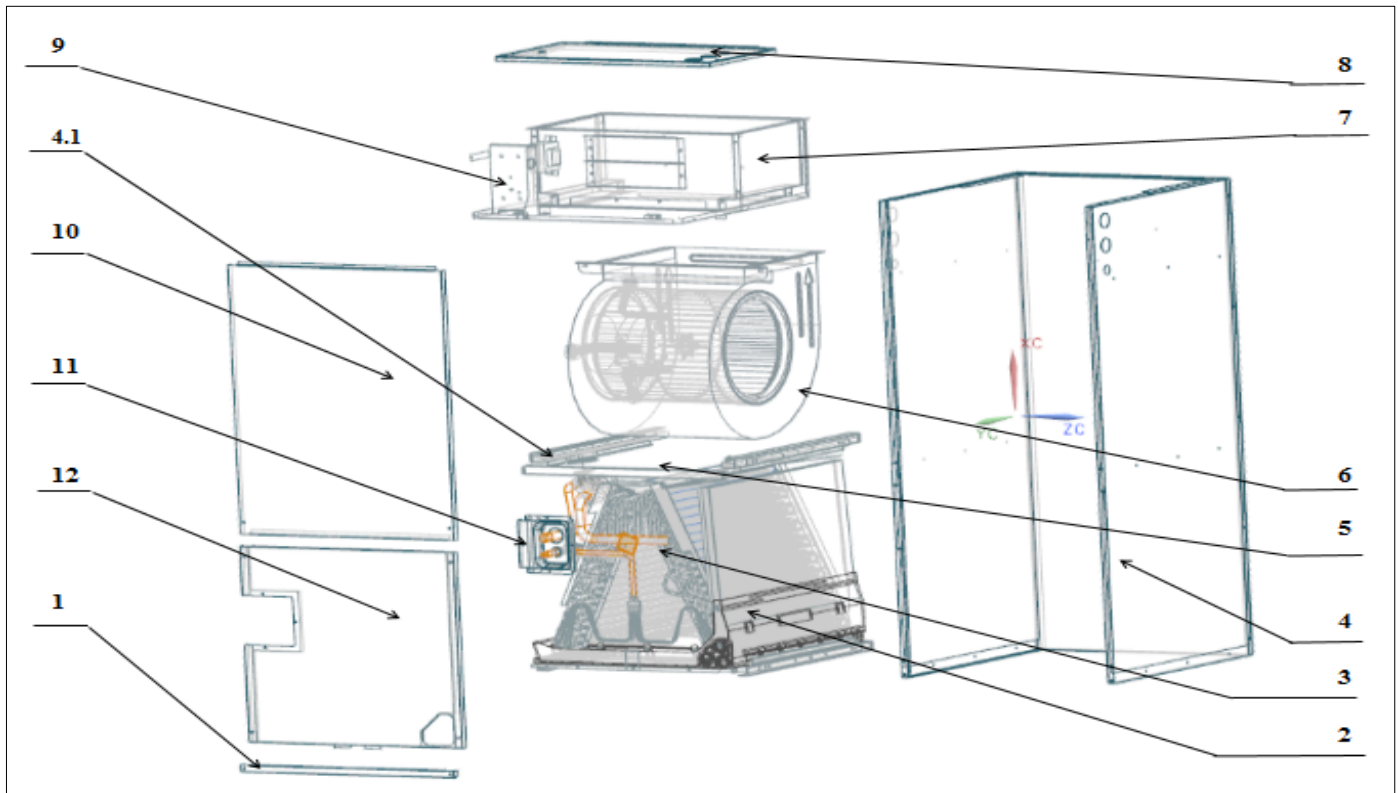

Exploded View

Model LUC4-42-15

ComfortStar[®]

EX_ID	Spare Parts Code	Part Name(EN)	Qty.	Price	Remarks
1	801233590166	Filter Cover plate	1		
2.1	801134590002	Water pan# 1	1		
2.2	801234590101	Water pan# 2	1		
2.3	801234590091	Water pan fixed block	1		
2.4	801234190193	Water pan brace	2		
3	801535000024	Evaporator parts	1		
3.1	801633590033	Air header Assembly	1		
3.3	801535000026	Evaporator	2		
3.4	801239390040	Evaporator Baffle	1		

3.5	801234590095	Evaporator Water Baffle #1	2		
3.6	801234590096	Evaporator Water Baffle #2	1		
3.7	801234590097	Evaporator Water Baffle #3	1		
3.8	801233590141	Evaporator Fixing Plate #1	1		
3.9	801233590144	Evaporator Fixing Plate #2	1		
3.10	801233590143	Evaporator Junction Plate	1		
3.11	801635000064	Diverter assembly with piston valve	1		
3.12	801233590165	Water pan supporter assembly	4		
5	801234590090	Supporter	2		
6.1	801200200040	Right Volute Wind Wheel	1		
6.2	802401700428	Indoor Motor	1		
7	801235000004	Fan Motor Fixing plate assembly	1		
7.1	801239390092	Fan Motor Fixing plate	1		
7.2	801234590106	Wind Wheel Fixed Block	2		
7.3	801239390091	Fixed plate on air duct	1		
7.4	801239390036	Stator	2		
7.5	801239390025	air duct left stationary plate	1		
7.6	801239390026	air duct right stationary plate	1		
8	801233590140	Cover of electric control assy	1		
9	803335000006	Electronic Control Components	1		
9.1	801234590202	Electronic Control Mounting Plate	1		
9.2	801343000003	Main Board	1		
10	801233590169	Upper side plate assembly	1		
11	801234590081	Pipe Cover plate assembly	1		
12	801233590138	Lower side plate assembly	1		
13	802311300001	Transformer	1		
14	802300400135	Temperature sensor	1		