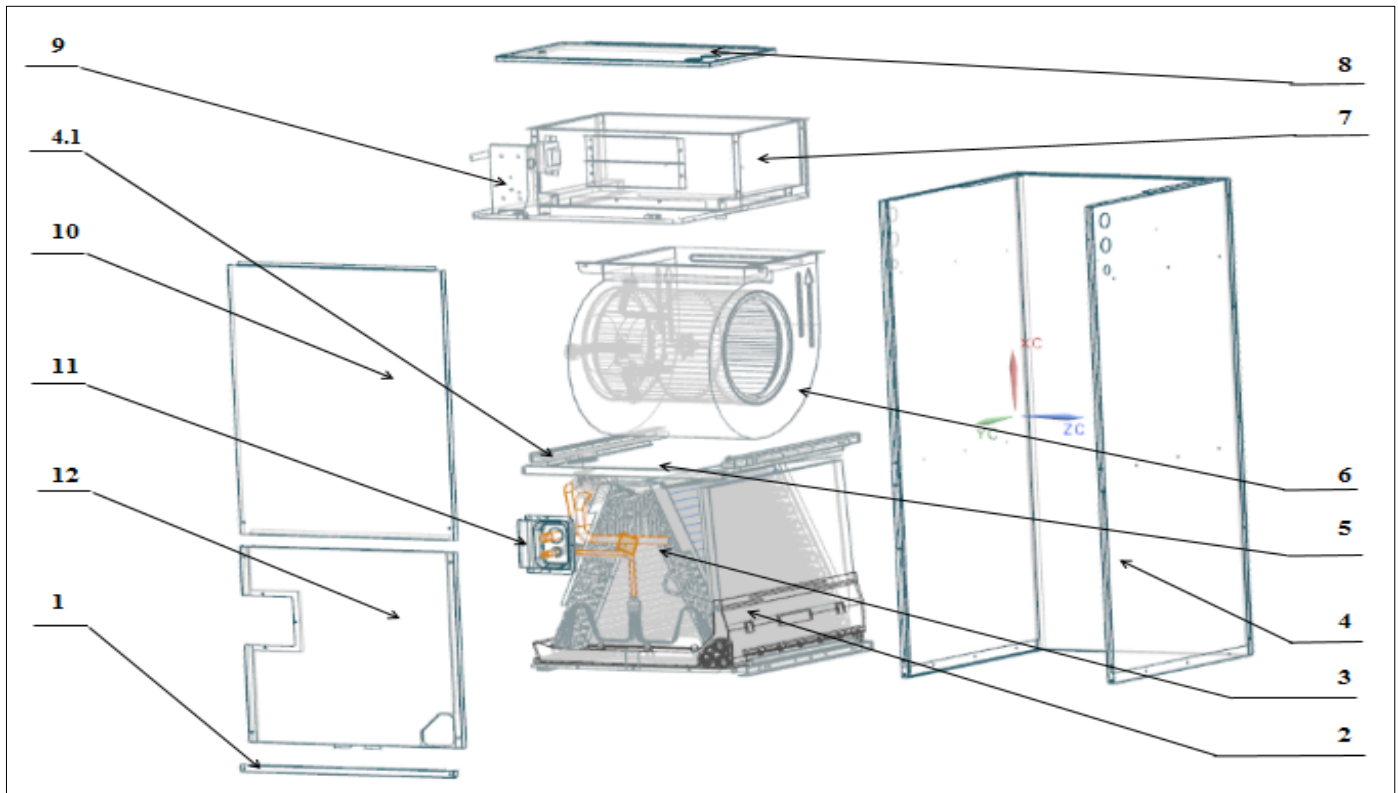

Exploded View

Model LUC4-48-15

ComfortStar®

EX_ID	Spare Parts Code	Part Name(EN)	Qty.	Price	Remarks
1	801239390088	Filter Cover plate	1		
2.1	801139390001	Water pan# 1	1		
2.2	801239390029	Water pan# 2	1		
2.3	801234590091	Water pan fixed block	1		
2.4	801234190193	Water pan brace	2		
3	801535000025	Evaporator parts	1		
3.1	801634590023	Air header Assembly	1		
3.3	801535000028	Evaporator	2		
3.4	801239390052	Evaporator Baffle	1		

3.5	801234590095	Evaporator Water Baffle #1	2		
3.6	801234590096	Evaporator Water Baffle #2	1		
3.7	801234590097	Evaporator Water Baffle #3	1		
3.8	801239390053	Evaporator Fixing Plate #1	1		
3.9	801239390056	Evaporator Fixing Plate #2	1		
3.10	801239390054	Evaporator Junction Plate	1		
3.11	801635000065	Diverter assembly with piston valve	1		
3.12	801239390083	Water pan supporter assembly	4		
5	801239390051	Supporter	2		
6.1	801200200040	Right Volute Wind Wheel	1		
6.2	802401700428	Indoor Motor	1		
7	801239390057	Fan Motor Fixing plate assembly	1		
7.1	801235000066	Fan Motor Fixing plate	1		
7.2	801234590106	Wind Wheel Fixed Block	2		
7.3	801239390036	Stator	2		
7.4	801239390023	air duct left stationary plate	1		
7.5	801239390024	air duct right stationary plate	1		
8	801239390060	Cover of electric control assy	1		
9	803335000006	ELectronic Control Components	1		
9.1	801234590202	ELectronic Control Mounting Plate	1		
9.2	801343000003	Main Board	1		
10	801239390046	Upper side plate assembly	1		
11	801234590081	Pipe Cover plate assembly	1		
12	801239390048	Lower side plate assembly	1		
13	802311300001	Transformer	1		
14	802300400135	Temperature sensor	1		