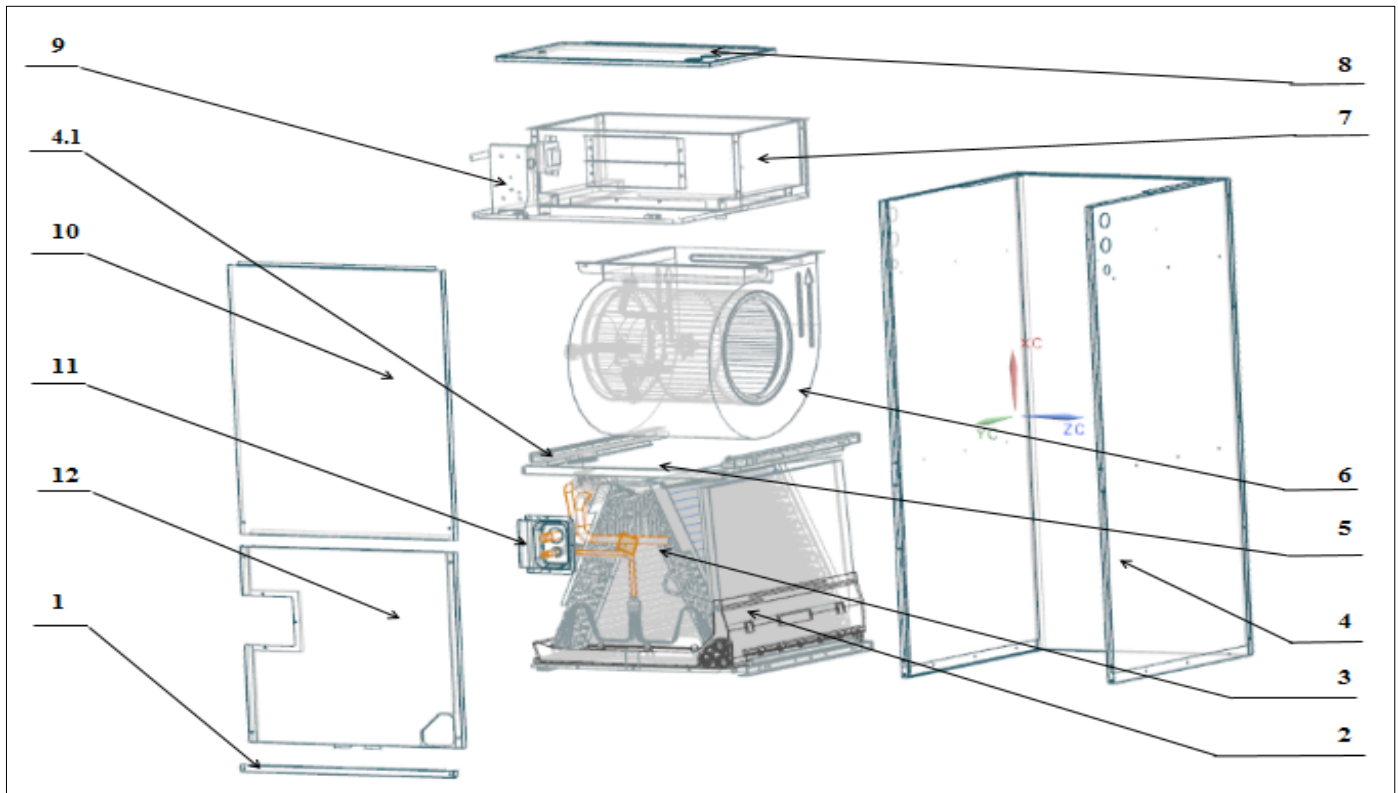

# Exploded View

Model LUC4-60-15

**ComfortStar®**

EX_ID	Spare Parts Code	Part Name(EN)	Qty.	Price	Remarks
1	801239390088	Filter Cover plate	1		
2.1	801139390001	Water pan# 1	1		
2.2	801239390029	Water pan# 2	1		
2.3	801234590091	Water pan fixed block	1		
2.4	801234190193	Water pan brace	2		
3	801534590041	Evaporator parts	1		
3.1	801634590023	Air header Assembly	1		
3.3	801535000028	Evaporator	2		
3.4	801239390052	Evaporator Baffle	1		

3.5	801234590095	Evaporator Water Baffle #1	2		
3.6	801234590096	Evaporator Water Baffle #2	1		
3.7	801234590097	Evaporator Water Baffle #3	1		
3.8	801239390053	Evaporator Fixing Plate #1	1		
3.9	801239390056	Evaporator Fixing Plate #2	1		
3.10	801239390054	Evaporator Junction Plate	1		
3.11	801634590034	Diverter assembly with piston valve	1		
3.12	801239390083	Water pan supporter assembly	4		
5	801239390051	Supporter	2		
6.1	801200200040	Right Volute Wind Wheel	1		
6.2	802401700428	Indoor Motor	1		
7	801239390057	Fan Motor Fixing plate assembly	1		
7.1	801235000066	Fan Motor Fixing plate	1		
7.2	801234590106	Wind Wheel Fixed Block	2		
7.3	801239390036	Stator	2		
7.4	801239390023	air duct left stationary plate	1		
7.5	801239390024	air duct right stationary plate	1		
8	801239390060	Cover of electric control assy	1		
9	803335000006	ELectronic Control Components	1		
9.1	801234590202	ELectronic Control Mounting Plate	1		
9.2	801343000003	Main Board	1		
10	801239390046	Upper side plate assembly	1		
11	801234590081	Pipe Cover plate assembly	1		
12	801239390048	Lower side plate assembly	1		
13	802311300001	Transformer	1		
14	802300400135	Temperature sensor	1		