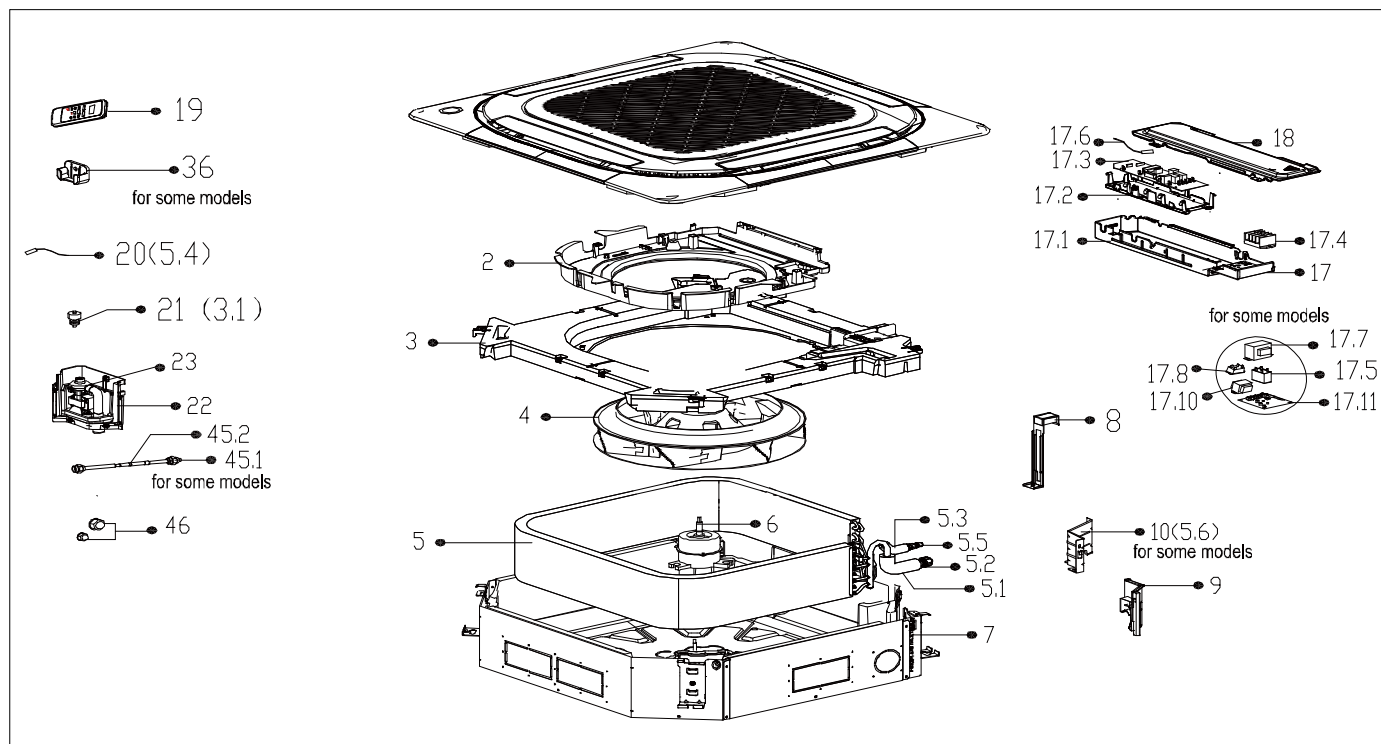

Exploded View

Model

TIP24

ComfortStar®

EX_ID	Spare Parts Code	Part Name(EN)	Qty.	Price	Remarks	Update
2	12122500002031	Ventilation assembly	1.0			
3	12822500000450	Foam tray assembly for condenser water	1.0			
3.1	17400511001044	Water Level Switch	1.0			
4	12100103000149	Fan assembly	1.0			
5	15822500002359	Evaporator assembly	1.0			
5.1	15122500003156	Output pipe assembly	1.0			
5.2	15500404000005	Copper nut	1.0			
5.3	15122500003237	Input pipe assembly	1.0			
5.4	11201007003442	Pipe Temperature Sensor	1.0		add.CSN after*22C04xxxx	20230615
5.5	15500209000002	Detection valve	1.0			
6	11002015012268	Asynchronous motor	1.0			
7	12222500002035	Chassis assembly	1.0			
8	12222500000084	Evaporator fixing hanger	1.0			
9	12122500002028	Pipe fixing board assembly	1.0			
10	12222500001673	Evaporator fixing board	1.0			
17	17222500003400	Electronic control box assembly	1.0			

17.1	12222500002034	Electronic control box	1.0			
17.2	12122500002047	Insulation plate	1.0			
17.3	17122500005245	Main control board assembly	1.0			
17.4	17400401000032	Wire joint	1.0			
17.6	11201007003424	Ambient temperature sensor assembly	1.0			
17.7	17400306000923	Reactance	1.0			
17.11	17122000048868	Humidity sensor subassembly	1.0			
18	12222500002033	Cover of electronic control box I	1.0			
19	17317000007564	Remote controller	1.0			
20	/	Pipe temperature sensor	1.0		CSN after*23326xxxx	20230615
	11201007003442				JSN after*21A16xxxx	20230615
22	12122500002027	External water pump box assembly	1.0			
23	11001010001757	Drain pump	1.0			
41	12011600005258	Accessory kit	1.0		add.CSN after*23326xxxx	20230615
46	15500406000010	Copper nut	1.0			
46	15500406000003	Copper nut	1.0			