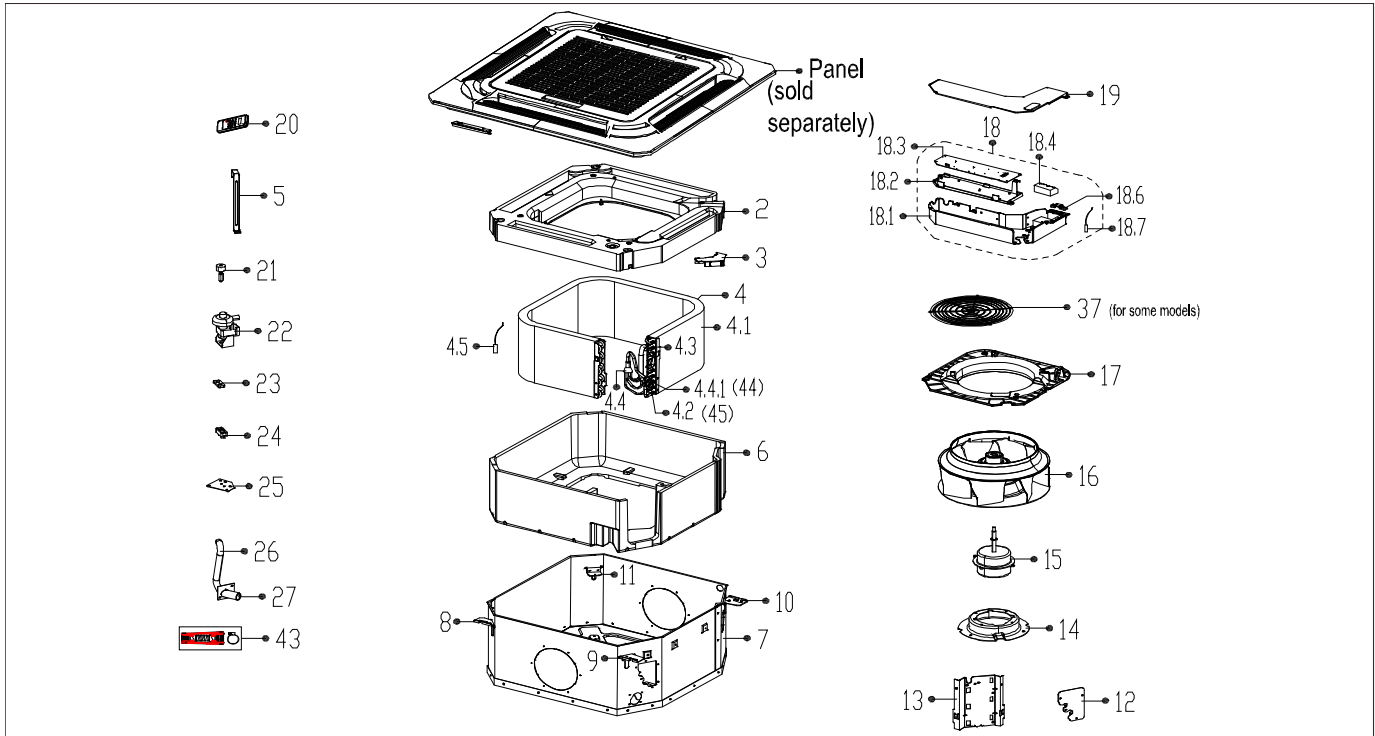

# Exploded View

Model TPA-09

# ComfortStar®

EX_ID	Spare Parts Code	Part Name(EN)	Qty.	Price	Remarks	Update
2	1282250000017	Water collector assembly	1			
3	1212250000022	Wire box	1			
4	15822500001720	Evaporator Assembly	1			
4.1	15822500001721	Evaporator	1.0			
4.2	15122500002898	Evaporator inlet pipe subassembly	1			
4.3	15122300000765	Evaporator outlet pipe subassembly	1.0			
4.4	15122500002898	Evaporator inlet pipe subassembly	1.0			
4.5	11201007002320	Pipe temperature sensor	1.0		JSN after*16601xxxx	20230615
	11201007000070				JSN after*19120xxxx	20230615
5	12222500000093	Evaporator fixing hanger	1			
6	12822500000005	Base foam subassembly	1			
7	12222500000224	Chassis assembly	1			
8	12222500000191	Hook	1			
9	12222500000192	Hook	1			
10	12222500000190	Hook	1			
11	12222500000193	Hook	1			