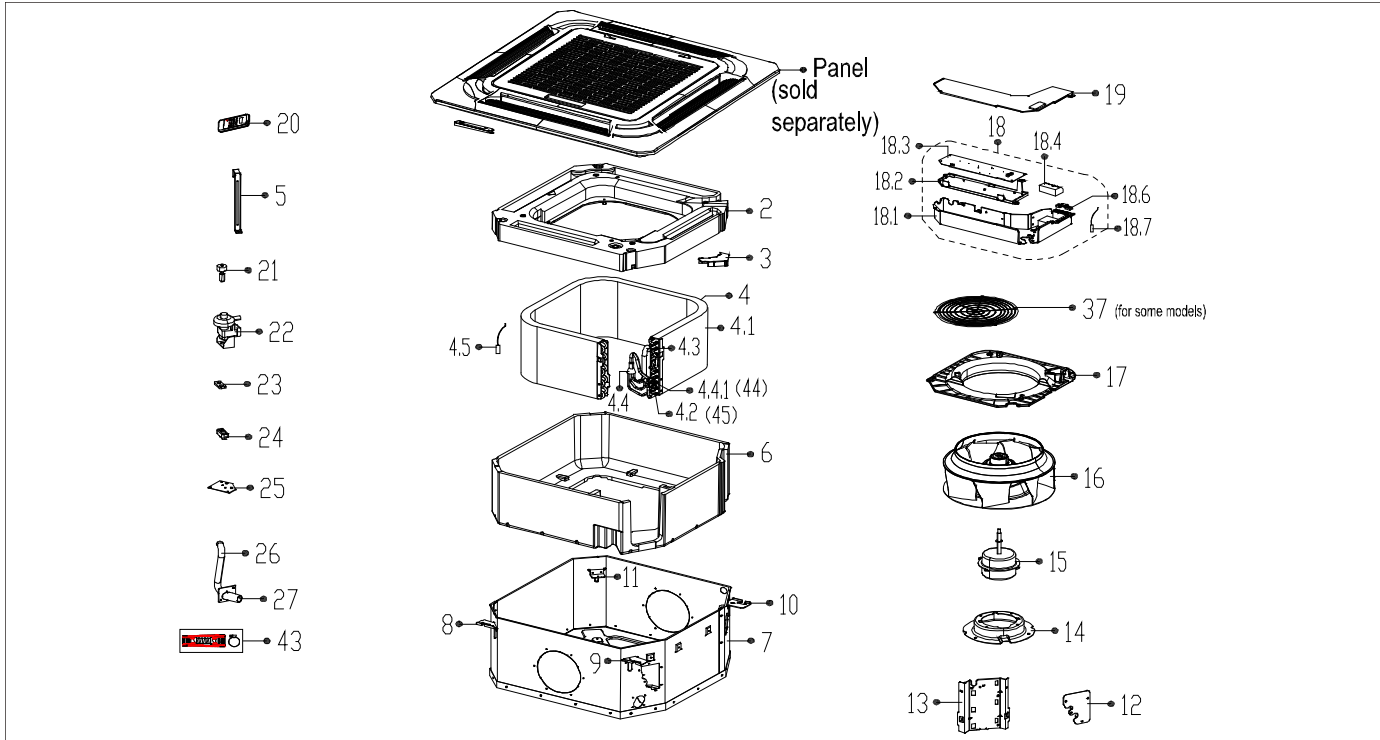

Exploded View

Model TPA-18

ComfortStar®

EX_ID	Spare Parts Code	Part Name(EN)	Qty.	Price	Remarks	Update
2	1282250000017	Water collector assembly	1			
3	1212250000022	Wire box	1			
4	15822500001723	Evaporator assembly	1			
4.1	15822500001602	Evaporator	1.0			
4.2	15122500002900	Evaporator inlet pipe subassembly	1			
4.3	15122500000226	Evaporator outlet pipe subassembly	1.0			
4.4	15122500002900	Evaporator inlet pipe subassembly	1.0			
4.5	11201007002320	Pipe temperature sensor	1.0			
5	12222500000093	Evaporator fixing hanger	1			
6	12822500000005	Base foam subassembly	1			
7	12222500000224	Chassis assembly	1			
8	12222500000191	Hook	1			
9	12222500000192	Hook	1			
10	12222500000190	Hook	1			
11	12222500000193	Hook	1			
12	12122500000330	Pipe fixing board subassembly	1			