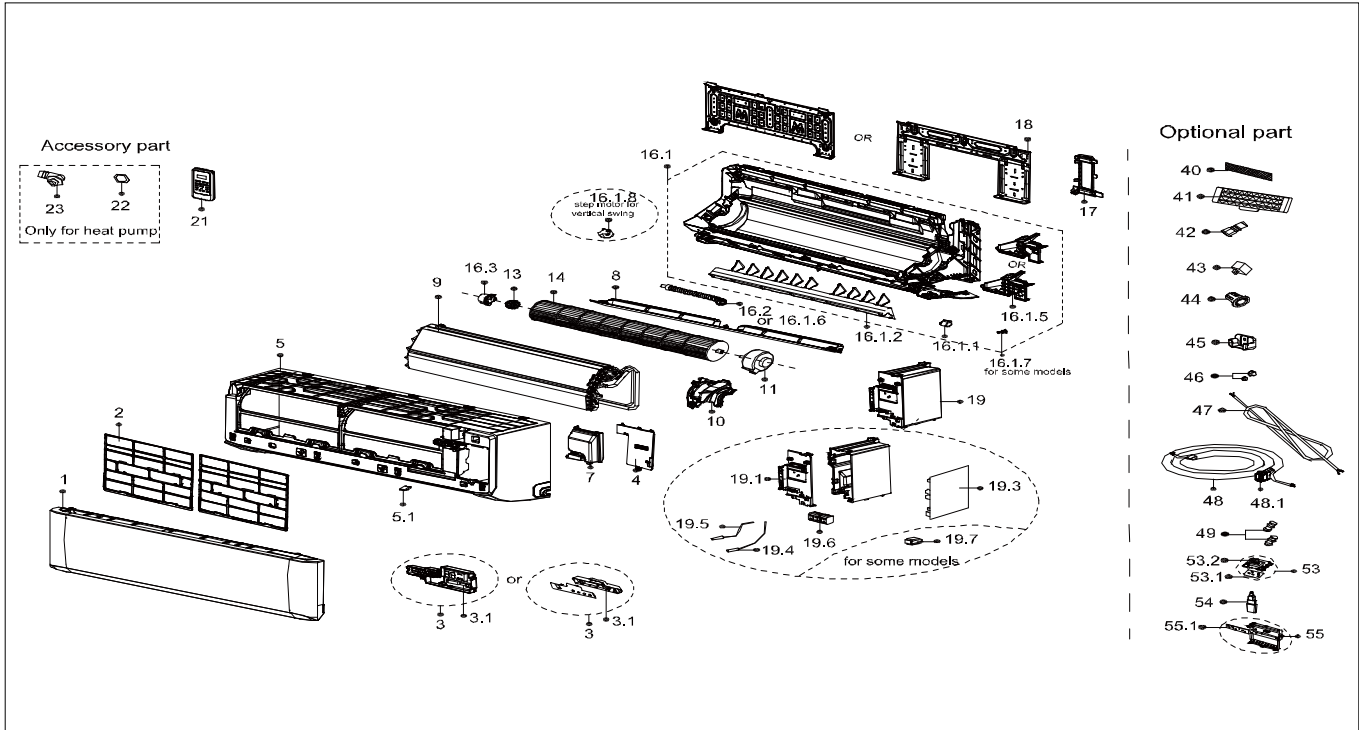

Exploded View

Model CARAT12CA(I)-M

ComfortStar®

EX_ID	Spare Parts Code	Part Name(EN)	Qty.	Price	Remarks	Update
1	12122000A89255	Panel assembly	1.0			
	12122000A90681				CSN after*23104xx)	20230705
2	12100204000522	Air filter	2.0			
3	17222000030895	Display box assembly	1.0			
	17222000A66037				CSN after*23104xx)	20230705
3.1	17122000047923	Display board assembly	1.0			
	17122000A40617				CSN after*23104xx)	20230705
4	12122000024739	Cover for electrical parts	1.0			
	12122000A89010				CSN after*23104xx)	20230705
5	12122000025543	Panel frame assembly	1.0			
	12122000A88989				CSN after*23104xx)	20230705
5.1	12122000013139	Screw cover	1.0			
	12122000A88984				CSN after*23104xx)	20230705
7	12122000025064	Cover of wiring terminal	1.0			
8	12122000025544	Horizontal louver	1.0			
	12122000A88990				CSN after*23104xx)	20230705