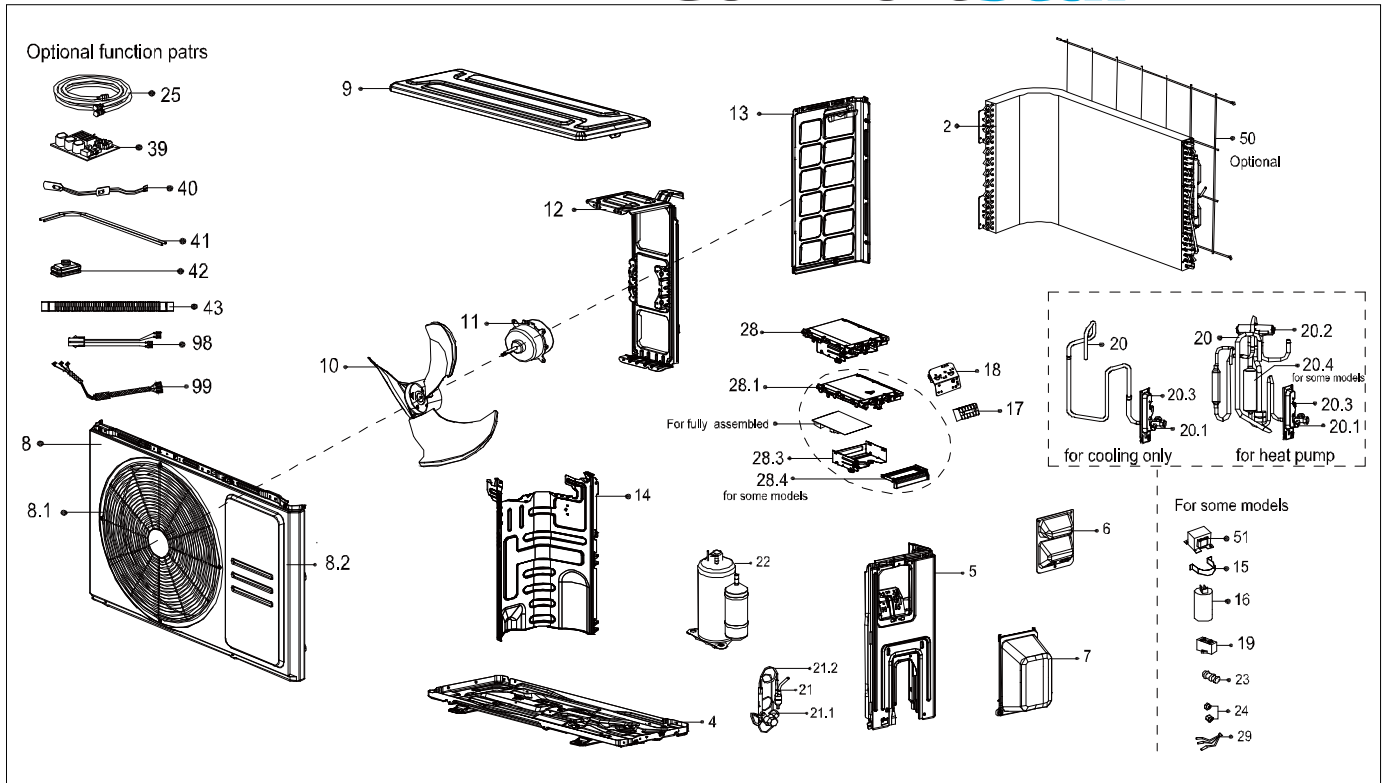

Exploded View

ComfortStar®

Model

CARAT12CA(O)-M

EX_ID	Spare Parts Code	Part Name(EN)	Qty.	Price	Remarks	Update
2	1582200009636	Condenser assembly	1.0			
	15822000A17009				CSN after*23104xxxx	20230705
4	12222000012131	Chassis assembly	1.0			
5	12222000012141	right side plate	1.0			
6	12222000010966	handle	1.0			
7	12122000007150	Water collector	1.0			
8	12222000013185	Front panel assembly	1.0			
	12222000012137				CSN after*23104xxxx	20230705
8.1	12222000013187	Air outlet grille	1.0			
	12122000024226				CSN after*23104xxxx	20230705
8.2	12222000013186	Front panel	1.0			
	12222000012138				CSN after*23104xxxx	20230705
9	12222000014305	Top cover	1.0			
10	12100105000821	axial flow fan	1.0			
11	11002015000039	Motor	1.0			
12	12222000012390	Motor bracket	1.0			

13	12222000012135	Left supporter	1.0			
14	12222000013428	Partition board	1.0			
17	17400401000068	Terminal block	1.0			
18	12222000002259	supporter board	1.0			
20	15422000021557	4-ways valve or Gas valve assembly	1.0			
20.1	15500204000058	Gas valve	1.0			
20.3	12222000002571	Valve plate	1.0			
21	15422000016233	High pressure valve assembly	1.0			
21.1	15500208000046	High pressure valve	1.0			
21.2	15122000024863	Capillary	1.0			
22	11103020005082	compressor	1.0			
24	15500406000016	Copper nut	1.0			
24	15500406000012	Copper nut	1.0			
25	15111600A00020	Connecting pipe assembly			CSN after*23104xxxx	20230705
28	17222000034016	Electronic control box assembly	1.0			
28.1	12122000024223	Electrical installation plate	1.0			
28.3	12222000012106	Electronic installing box assembly	1.0			
28.4	12122000024222	Fixing board	1.0			
29	11201011000067	combination sensor	1.0			
50	12222000012385	Rear Grille	1.0			
99	17401203012697	compressor connection cable	1.0			