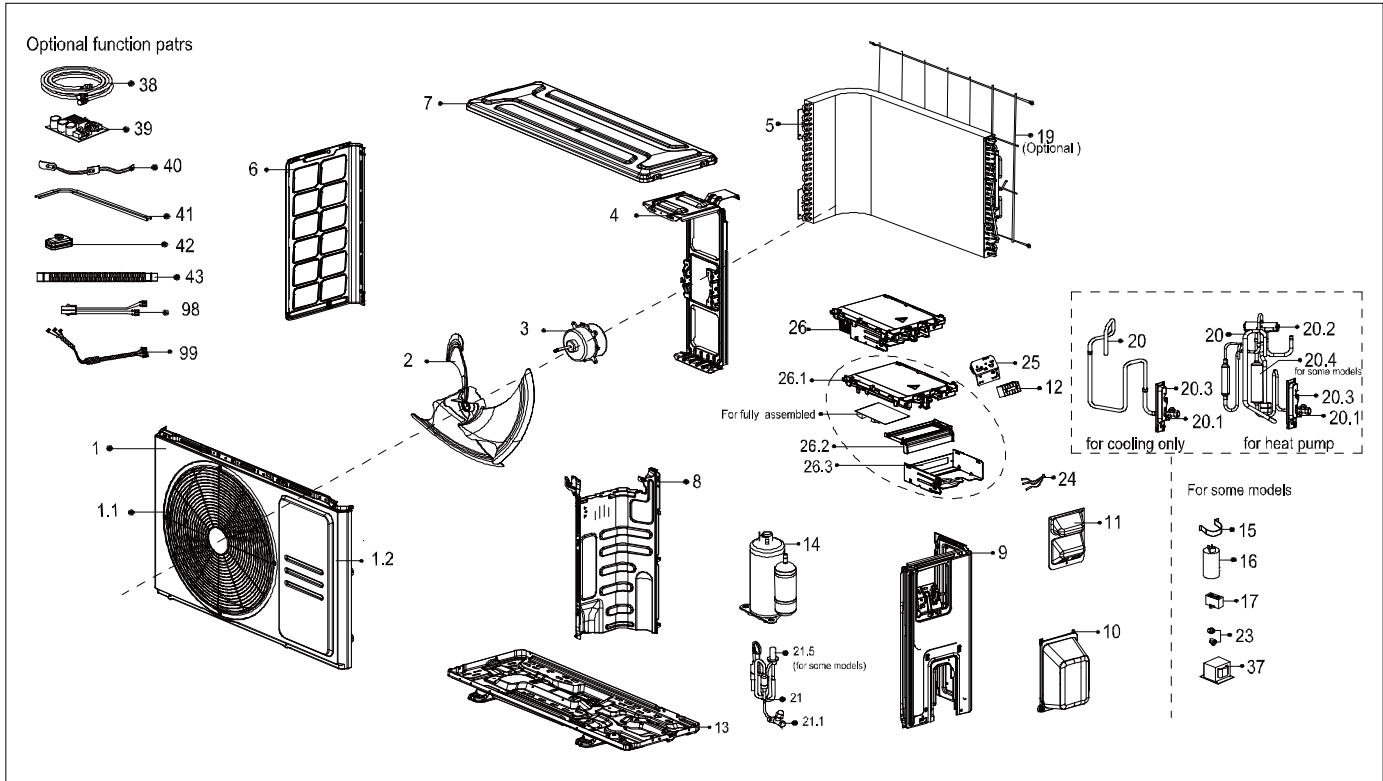

Exploded View

Model CARAT18CD(O)-M

ComfortStar®

EX_ID	Spare Parts Code	Part Name(EN)	Qty.	Price	Remarks	Update
1	12222000013435	Front panel assembly	1.0			
	12222000013304				CSN after*23104xxxx	20230705
1.1	12222000013436	Air outlet grille	1.0			
	12122000026241				CSN after*23104xxxx	20230705
1.2	12222000013745	Front panel	1.0			
	12222000013305				CSN after*23104xxxx	20230705
2	12100105000961	axial flow fan	1.0			
3	11002015012128	Motor	1.0			
4	12222000013233	Motor bracket	1.0			
5	15822000010556	Condenser assembly	1.0			
	15822000A17820				CSN after*23104xxxx	20230705
6	12222000013238	Left supporter	1.0			
7	12222000013240	Top cover	1.0			
8	12222000013232	Partition board	1.0			
9	12222000013225	right side plate	1.0			
10	12122000007150	Water collector	1.0			

11	12222000010966	handle	1.0			
12	17400401000068	Terminal block	1.0			
13	12222000013228	Chassis assembly	1.0			
14	11103020006459	compressor	1.0			
19	12222000015606	Rear Grille	1.0			
20	15422000017915	4-ways valve or Gas valve assembly	1.0			
20.1	15500204000058	Gas valve	1.0			
20.3	12222200005738	Valve plate	1.0			
21	15422000019392	High pressure valve assembly	1.0			
21.1	15500208000028	High pressure valve	1.0			
23	15500406000016	Copper nut	1.0			
23	15500406000012	Copper nut	1.0			
24	11201011000067	combination sensor	1.0			
25	12222000002259	Terminal board	1.0			
26	17222000034258	Electronic control box subassembly	1.0			
26.1	12122000024223	Electrical installation plate	1.0			
26.2	12122000024222	Fixing board	1.0			
26.3	12222000012106	Electronic installing box	1.0			
26.5	17122000060489	Outdoor main control board subassembly			CSN after*23104xxxx	20230705
36	16022000C34257	Trademark				
38	15111600A00020	Connecting pipe assembly			CSN after*23104xxxx	20230705
99	17401203012697	compressor connection cable	1.0			