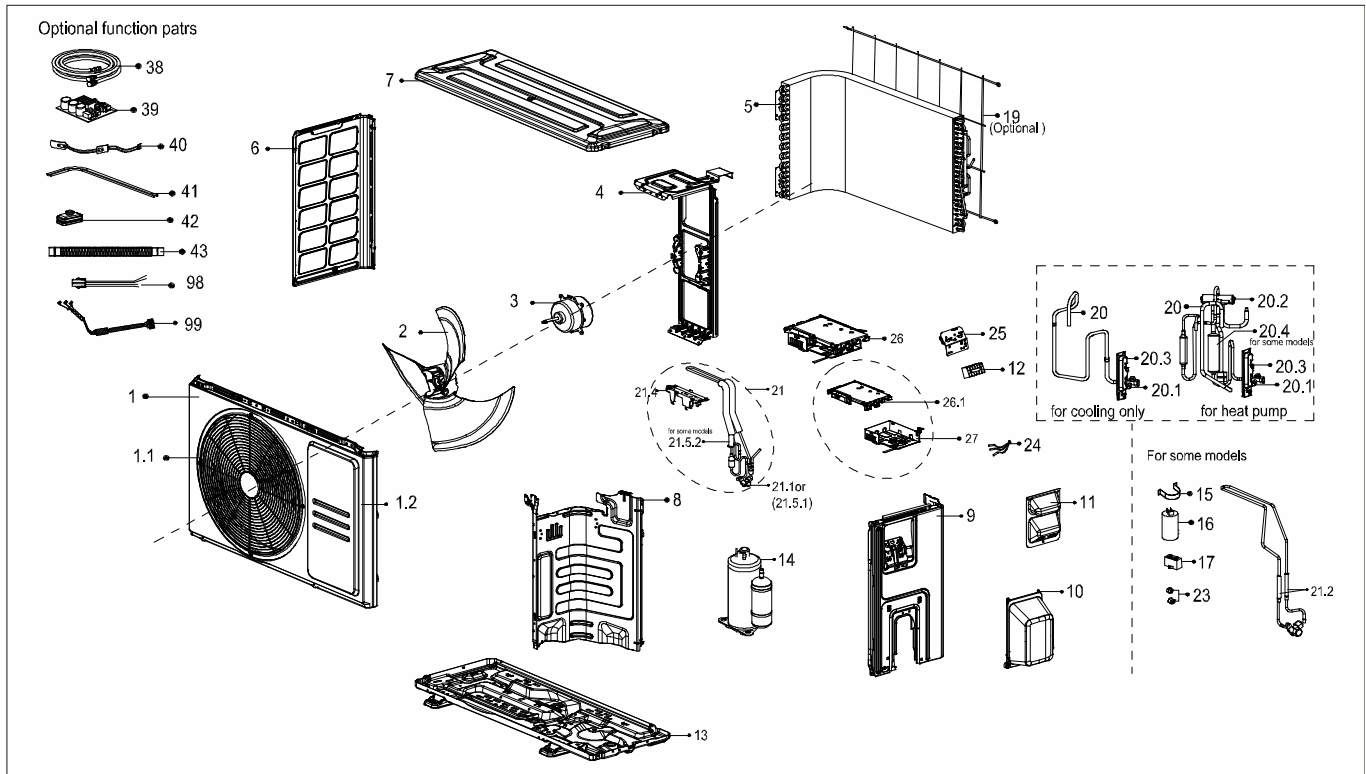

Exploded View

Model CARAT24CD(O)-M

ComfortStar®

EX_ID	Spare Parts Code	Part Name(EN)	Qty.	Price	Remarks	Update
1	12222000014130	Front panel assembly	1.0			
	12222000013385				CSN after*23106xxxx	20230705
1.1	12222000013436	Air outlet grille	1.0			
	12122000026241				CSN after*23106xxxx	20230705
1.2	12222000014131	Front panel	1.0			
	12222000013386				CSN after*23106xxxx	20230705
2	12100105000881	axial flow fan	1.0			
3	11002015012128	Motor	1.0			
4	12222000013200	Motor bracket	1.0			
5	15822000013446	Condenser assembly	1.0			
	15822000013566				CSN after*23106xxxx	20230705
6	12222000013197	Left supporter	1.0			
7	12222000013193	Top cover	1.0			
8	12222000013208	Partition board	1.0			
9	12222000013190	right side plate	1.0			
10	12122000007150	Water collector	1.0			

11	12222000010966	handle	1.0			
12	17400401000068	Terminal block	1.0			
13	12222000013204	Chassis assembly	1.0			
14	11103020006459	compressor	1.0			
19	12222000013667	Rear Grille	1.0			
20	15422000018053	4-ways valve or Gas valve assembly	1.0			
20.1	15500204000502	Gas valve	1.0			
20.3	12222200005738	Valve plate	1.0			
21	15422000018994	High pressure valve assembly	1.0			
21.1	15500208000286	High pressure valve	1.0			
21.4	12122000008879	U-Typed Support with Copper Pipe	1.0			
23	15500406000010	Copper nut	1.0			
23	15500406000003	Copper nut	1.0			
24	11201011000187	combination sensor	1.0			
25	12222000002259	Terminal board	1.0			
26	17222000034282	Electronic control box subassembly	1.0			
26.1	12122000008999	Electrical installation plate	1.0			
27	12222000003559	Electronic installing box	1.0			
38	15111600A00018	Connecting pipe assembly	1.0		CSN after*23106xxx	20230705
99	17401203012697	compressor connection cable	1.0			