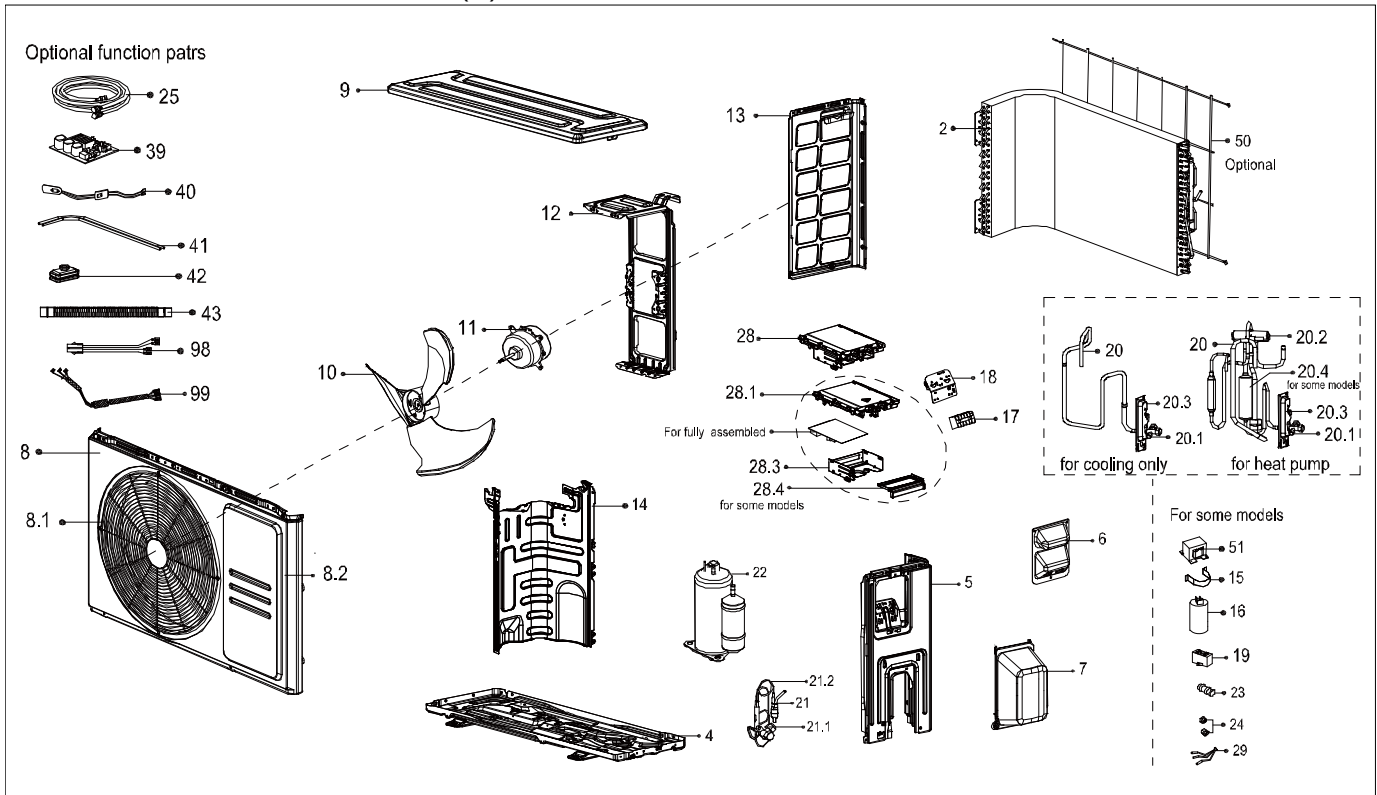

Exploded View

ComfortStar®

Model

CARAT12CD(O)-M

EX_ID	Spare Parts Code	Part Name(EN)	Qty.	Price	Remarks	Update
2	15822000009636	Condenser assembly	1.0			
	15822000A17009				CSN after*23106xxx	20230705
4	12222000012131	Chassis assembly	1.0			
5	12222000012141	right side plate	1.0			
6	12222000010966	handle	1.0			
7	12122000007150	Water collector	1.0			
8	12222000013185	Front panel assembly	1.0			
	12222000012137				CSN after*23106xxx	20230705
8.1	12222000013187	Air outlet grille	1.0			
	12122000024226				CSN after*23106xxx	20230705
8.2	12222000013186	Front panel	1.0			
	12222000012138				CSN after*23106xxx	20230705
9	12222000014305	Top cover	1.0			
10	12100105000821	axial flow fan	1.0			
11	11002015016402	Motor	1.0			
12	12222000012390	Motor bracket	1.0			

13	12222000012135	Left supporter	1.0			
14	12222000012266	Partition board	1.0			
17	17400401000068	Terminal block	1.0			
18	12222000002259	supporter board	1.0			
20	15422000021557	4-ways valve or Gas valve assembly	1.0			
20.1	15500204000058	Gas valve	1.0			
20.3	12222000002571	Valve plate	1.0			
21	15422000017372	High pressure valve assembly	1.0			
21.1	15500208000046	High pressure valve	1.0			
21.2	15122000025834	Capillary	1.0			
22	11103020005082	compressor	1.0			
24	15500406000016	Copper nut	1.0			
24	15500406000012	Copper nut	1.0			
25	15111600A00020	Connecting pipe assembly			CSN after*23106xxx	20230705
28	17222000039549	Electronic control box assembly	1.0			
28.1	12122000030601	Electrical installation plate	1.0			
28.3	12122000030602	Electronic installing box assembly	1.0			
29	11201011000688	combination sensor	1.0			
50	12222000012385	Rear Grille	1.0			
99	17401203012697	compressor connection cable	1.0			