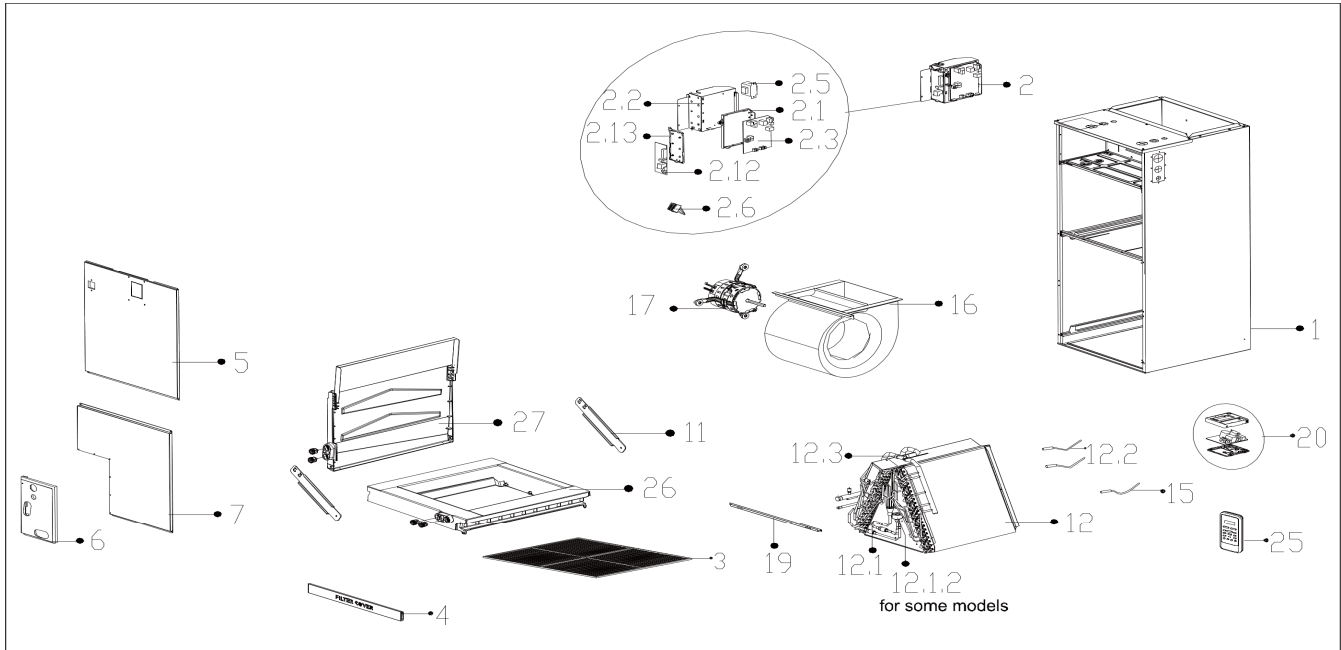

Exploded View

Model AHU18-M

ComfortStar®

EX_ID	Spare Parts Code	Part Name(EN)	Qty.	Price	Remarks	Update
1	12223100000662	Chassis assembly	1		JSN after *21B28xxxx	20230630
	12223100000893				CSN after *23222xxxx	20230630
2	17223000008202	Duct electronic control box subassembly	1		JSN after *21B28xxxx	20230630
	17223000009542				CSN after *23222xxxx	20230630
2.1	12123000000920	Installation plate for main board	1			
2.2	12223100000631	E-part box Subassembly	1		JSN after *21B28xxxx	20230630
	12223100000876				CSN after *23222xxxx	20230630
2.3	17123000008577	Duct main control board subassembly	1		JSN after *21B28xxxx	20230630
	17123000010339				CSN after *23222xxxx	20230630
2.5	11203103000087	Linear Transformer	1		JSN after *21B28xxxx	20230630
	112031030002659				CSN after *23222xxxx	20230630
2.6	17400401000097	Wire joint	1			
2.12	17122000058548	Data transfer module control board printed board subassembly	1		JSN after *21B28xxxx	20230630
	17122000059682				CSN after *23222xxxx	20230630
2.13	12120300000522	Bracket of main control board	1			