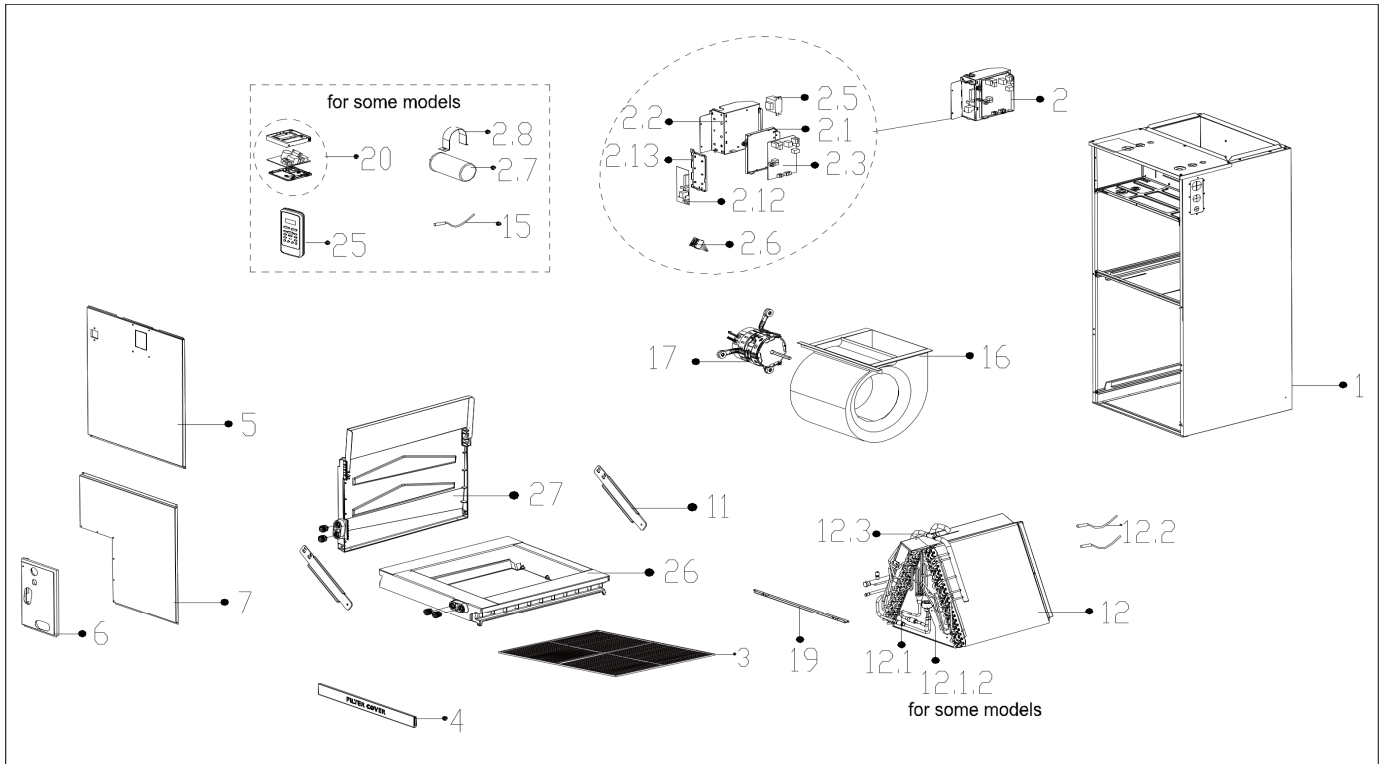

Exploded View

Model AHU24-M

ComfortStar®

EX_ID	Spare Parts Code	Part Name(EN)	Qty.	Price	Remarks	Update
1	12223100000893	Chassis assembly	1		CSN after *23222xxxx	20230630
2	17223000008202	Duct electronic control box subassembly	1			
	17223000009542				CSN after *23222xxxx	20230630
2.1	12123000000920	Installation plate for main board	1			
2.2	12223100000876	E-part box Subassembly	1		CSN after *23222xxxx	20230630
2.3	17123000008577	Duct main control board subassembly	1			
	17123000010339				CSN after *23222xxxx	20230630
2.5	11203103000087	Linear Transformer	1			
	11203103002659				CSN after *23222xxxx	
2.6	17400401000097	Wire joint	1			
2.12	17122000058548	Data transfer module control board printed board subassembly	1			
	17122000059682				CSN after *23222xxxx	20230630
2.13	12120300000522	Bracket of main control board	1			
3	12223000014170	Air filter	1			
4	12223100000654	Dust mesh	1			
5	12223100000892	Upper Cover Plate assembly	1		CSN after *23222xxxx	20230630

6	12223100000711	Clamp for connecting pipe assembly	1			
7	12223100000894	Under Cover Plate assembly	1		CSN after *23222xxxx	20230630
11	12223100000663	Bracket for Water collector	2			
12	15823100000704	Evaporator assembly	1			
12.1	15123000013331	Evaporator inlet pipe subassembly	1			
12.2	11201007003441	Pipe Temperature Sensor	1			
12.3	15123000013351	Evaporator outlet pipe subassembly	1			
15	11201007003563	Room Temperature Sensor	1			
	11201007004864				CSN after *23222xxxx	20230630
16	12200101000018	Fan ass'y	1			
17	11002015013969	Brushless DC Motor	1			
19	12223100000665	Clamp for Cover Plate assembly	1			
20	17317100006495	Wired controller	1			
	17317100008515				CSN after *23222xxxx	20230630
25	17317000A63966	Remote controller	1			
26	12123100000025	Main Water collector assembly	1			
27	12123100000026	Deputy Water collector assembly	1			