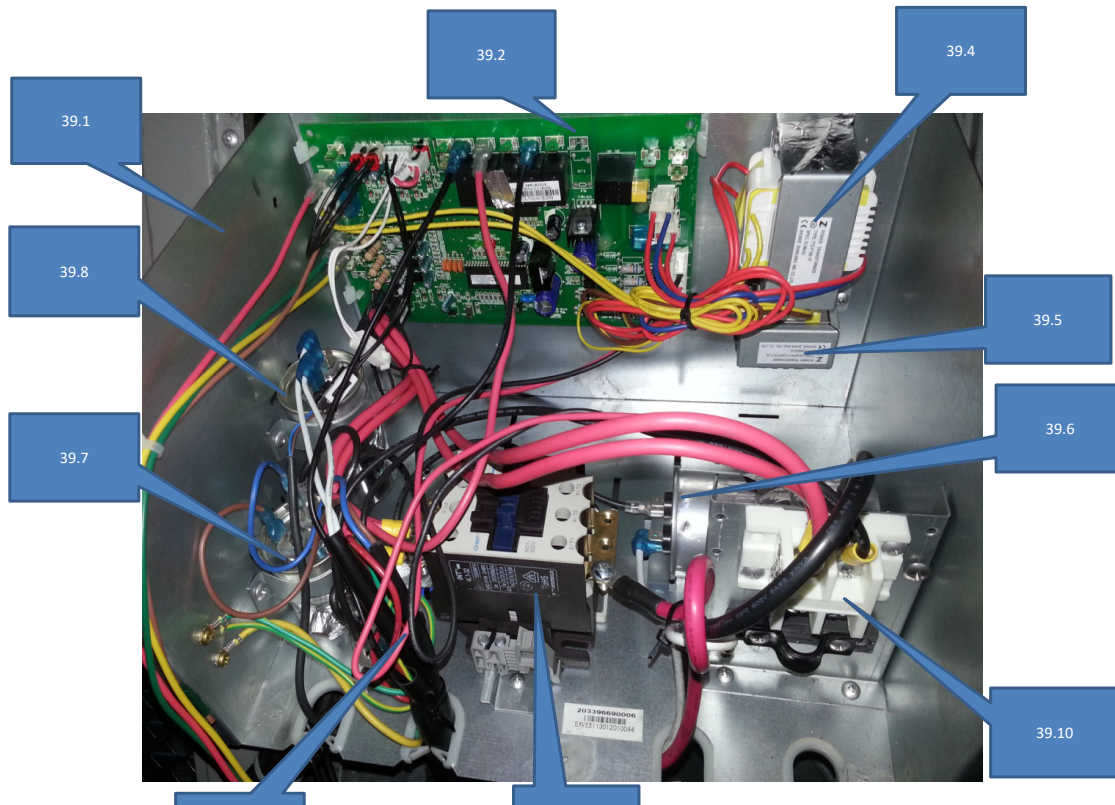

Model CCRT60-1

Power 208-230V-60Hz-1Ph

39.9

39.3

No.	Part Name	Quantity	BOM code
1	Net	1	201296190004
2	Ring	1	201296190007
3	Partition board ass'y	1	201296090787
4	Former pole	3	201296090088
5	Motor	1	202400400126
6	Axial flow fan	1	201296190003
7	Condenser ass'y	1	201596090112
7.1	Condenser inlet pipe ass'y	1	201696090961
7.2	Condenser output pipe ass'y	1	201696090960
8	Left pole	2	201296090089
9	Compressor	1	201401601840
10	Clump weight	1	202700200958
11	Suction pipe ass'y	1	201696091041
11.1	Pressure switch	1	202301820021
11.2	Pipe joint	1	201696091024
12	Discharge pipe ass'y	1	201696091047
12.1	Pipe joint	1	201696091024
13	Capillary ass'y	1	201696091043
14	Base ass'y	1	201296590184
15	Board	4	201196190010
16	Rear cover ass'y	1	201296090065
17	Handle	2	201148700003
18	Installation board	1	2012960A0205
19	Rear cover ass'y	1	201296090070
20	Evaporator bracket I ass'y	1	201296090072
21	Filter	1	201196090001
22	Cover	1	201296090066
23	Filter shutter	1	201296090064
24	Drainage pan waterproof board	1	201296090117
25	Drainage pan	1	201296090090
26	Asynchronous motor	1	202400400829
27	Motor bracket II	1	201270390273
28	Motor bracket I	3	201270390288
29	Supporter boarding II	1	201296090061
30	Supporter boarding I	1	201296090062
31	Centrifugal Fans	1	201200300061
32	Evaporator bracket III ass'y	1	201296090063
33	Cover	1	201296090075
34	Evaporator support board ass'y II	1	201296090788
35	Evaporator ass'y	1	201596090107