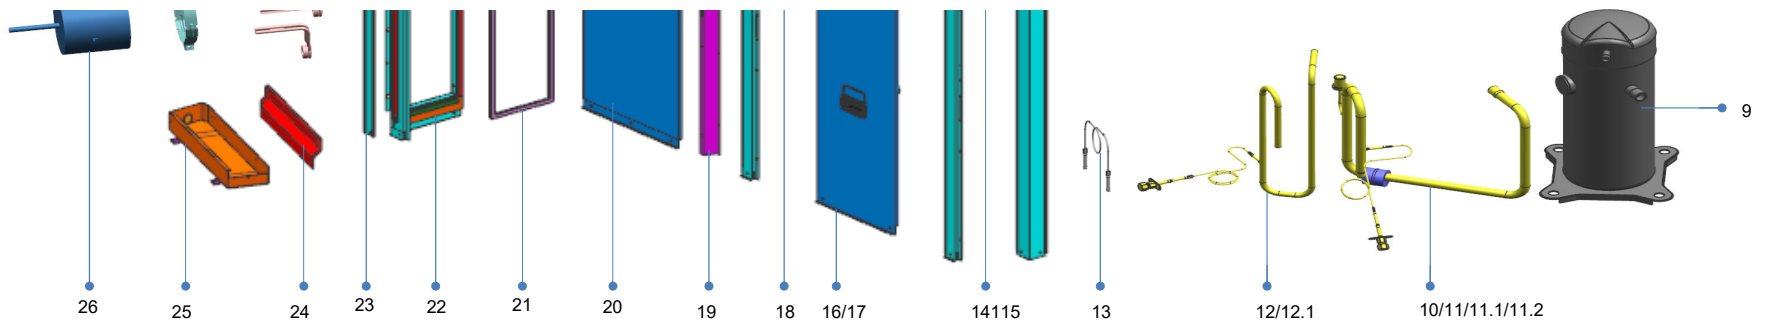

Model CCRT60-1

Power 208-230V-60Hz-1Ph

39.9

39.3

No.	Part Name	Quantity	BOM code
1	Net	1	201296190004
2	Ring	1	201296190007
3	Partition board ass'y	1	201296090787
4	Former pole	3	201296090088
5	Motor	1	202400400126
6	Axial flow fan	1	201296190003
7	Condenser ass'y	1	201596090112
7.1	Condenser inlet pipe ass'y	1	201696090961
7.2	Condenser output pipe ass'y	1	201696090960
8	Left pole	2	201296090089
9	Compressor	1	201401601840
10	Clump weight	1	202700200958
11	Suction pipe ass'y	1	201696091041
11.1	Pressure switch	1	202301820021
11.2	Pipe joint	1	201696091024
12	Discharge pipe ass'y	1	201696091047
12.1	Pipe joint	1	201696091024
13	Capillary ass'y	1	201696091043
14	Base ass'y	1	201296590184
15	Board	4	201196190010
16	Rear cover ass'y	1	201296090065
17	Handle	2	201148700003
18	Installation board	1	2012960A0205
19	Rear cover ass'y	1	201296090070
20	Evaporator bracket I ass'y	1	201296090072
21	Filter	1	201196090001
22	Cover	1	201296090066
23	Filter shutter	1	201296090064
24	Drainage pan waterproof board	1	201296090117
25	Drainage pan	1	201296090090
26	Asynchronous motor	1	202400400829
27	Motor bracket II	1	201270390273
28	Motor bracket I	3	201270390288
29	Supporter boarding II	1	201296090061
30	Supporter boarding I	1	201296090062
31	Centrifugal Fans	1	201200300061
32	Evaporator bracket III ass'y	1	201296090063
33	Cover	1	201296090075
34	Evaporator support board ass'y II	1	201296090788
35	Evaporator ass'y	1	201596090107