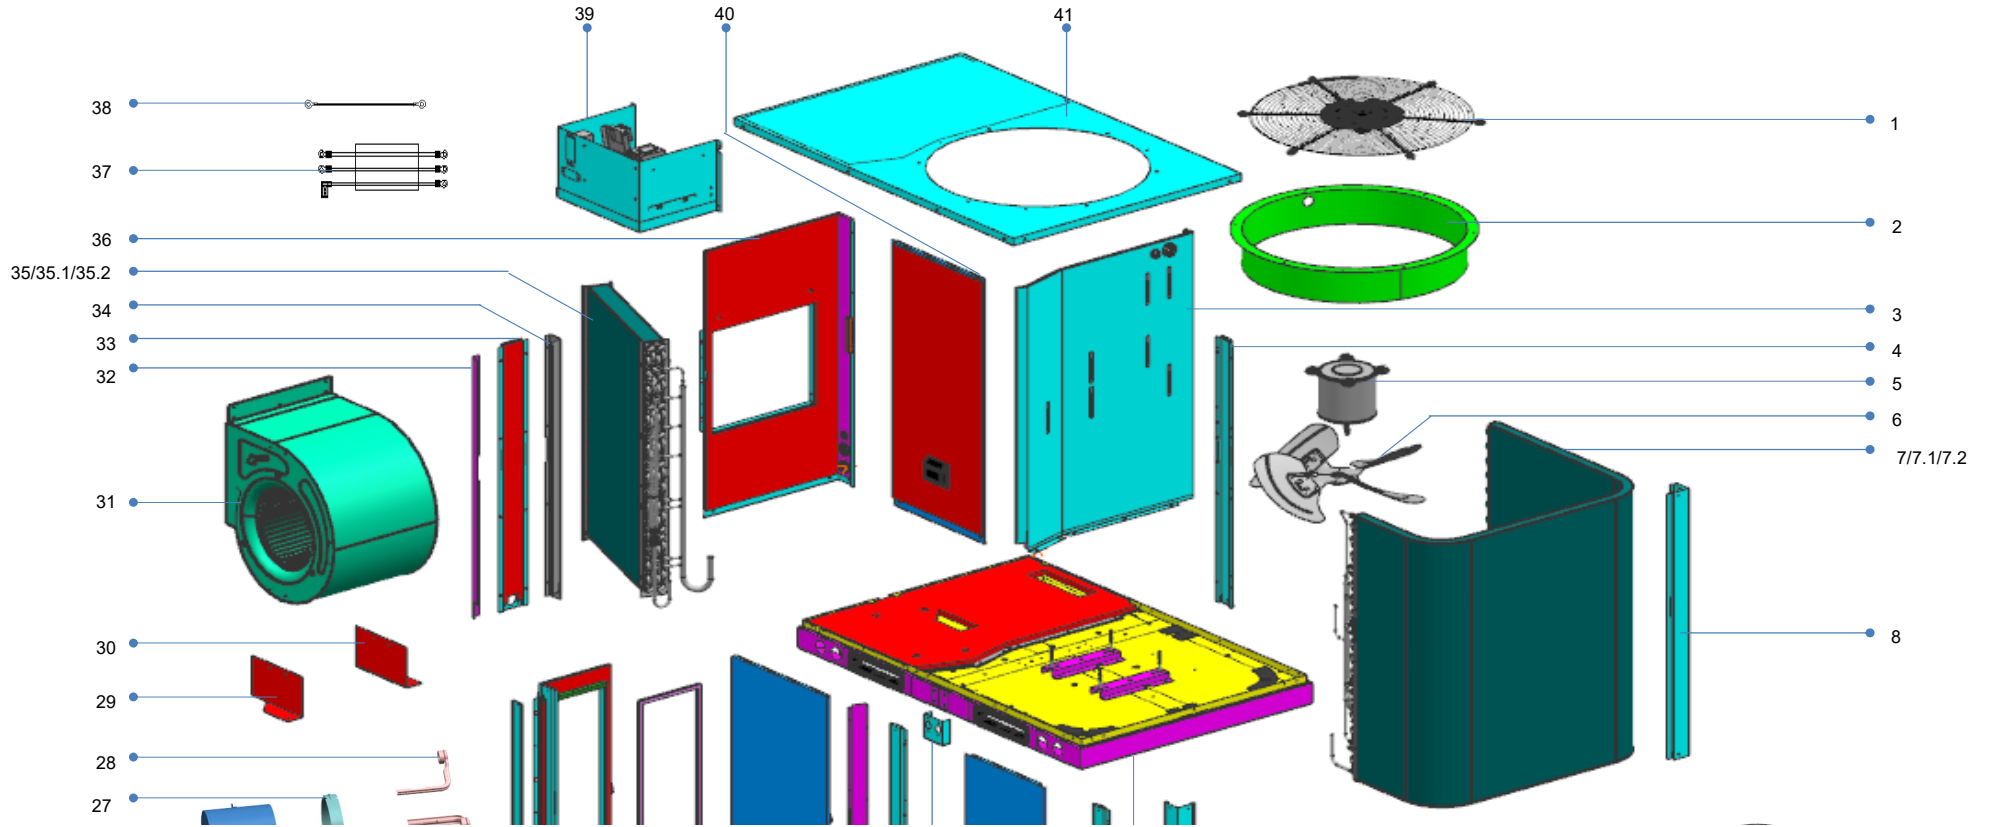

Model CCRT60-1

Power 208-230V-60Hz-1Ph

39.9

39.3

No.	Part Name	Quantity	BOM code
1	Net	1	201296190004
2	Ring	1	201296190007
3	Partition board ass'y	1	201296090787
4	Former pole	3	201296090088
5	Motor	1	202400400126
6	Axial flow fan	1	201296190003
7	Condenser ass'y	1	201596090112
7.1	Condenser inlet pipe ass'y	1	201696090961
7.2	Condenser output pipe ass'y	1	201696090960
8	Left pole	2	201296090089
9	Compressor	1	201401601840
10	Clump weight	1	202700200958
11	Suction pipe ass'y	1	201696091041
11.1	Pressure switch	1	202301820021
11.2	Pipe joint	1	201696091024
12	Discharge pipe ass'y	1	201696091047
12.1	Pipe joint	1	201696091024
13	Capillary ass'y	1	201696091043
14	Base ass'y	1	201296590184
15	Board	4	201196190010
16	Rear cover ass'y	1	201296090065
17	Handle	2	201148700003
18	Installation board	1	2012960A0205
19	Rear cover ass'y	1	201296090070
20	Evaporator bracket I ass'y	1	201296090072
21	Filter	1	201196090001
22	Cover	1	201296090066
23	Filter shutter	1	201296090064
24	Drainage pan waterproof board	1	201296090117
25	Drainage pan	1	201296090090
26	Asynchronous motor	1	202400400829
27	Motor bracket II	1	201270390273
28	Motor bracket I	3	201270390288
29	Supporter boarding II	1	201296090061
30	Supporter boarding I	1	201296090062
31	Centrifugal Fans	1	201200300061
32	Evaporator bracket III ass'y	1	201296090063
33	Cover	1	201296090075
34	Evaporator support board ass'y II	1	201296090788
35	Evaporator ass'y	1	201596090107