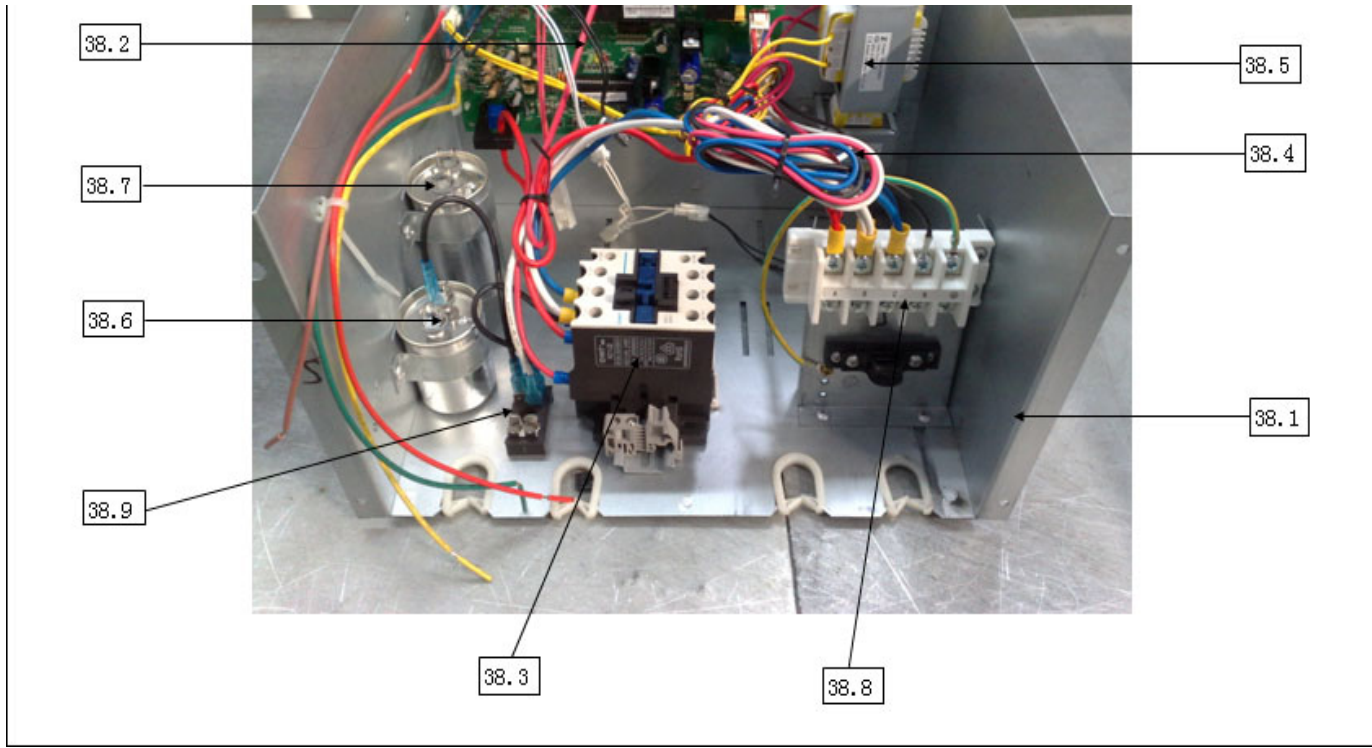

Model CCRT60-3

Power 208-230V-60Hz-3Ph

No.	Part Name	Quantity	BOM code	Price(\$\$)	Remark
1	Net	1	201296190004		
2	Ring	1	201296190007		
3	Partition board ass'y	1	201296090787		
4	Former pole	3	201296090088		
5	Motor	1	202400400126		
6	Axial flow fan	1	201296190003		
7	Condenser ass'y	1	201596090112		
7.1	Condenser inlet pipe ass'y	1	201696090961		
7.2	Condenser output pipe ass'y	1	201696090960		
8	Left pole	2	201296090089		
9	Compressor	1	201401400820		
10	Suction pipe ass'y	1	201696091072		
10.1	Pressure switch	1	202301820021		

10.2	Pipe joint	1	201696091024		
11	Discharge pipe ass'y	1	201696091074		
11.1	Pipe joint	1	201696091024		
12	Capillary ass'y	1	201696091070		
13	Base ass'y	1	201296590184		
14	Board	4	201196190010		
15	Rear cover ass'y	1	201296090065		
16	Handle	2	201148700003		
17	Installation board	1	2012960A0205		
18	Rear cover ass'y	1	201296090070		
19	Evaporator bracket I ass'y	1	201296090072		
20	Filter	1	201196090001		
21	Cover	1	201296090066		
22	Filter shutter	1	201296090064		
23	Drainage pan waterproof board	1	201296090117		
24	Drainage pan	1	201296090090		
25	Asynchronous motor	1	202400400829		
26	Motor bracket II	1	201270390273		
27	Motor bracket I	3	201270390288		
28	Supporter boarding II	1	201296090061		
29	Supporter boarding I	1	201296090062		
30	Centrifugal Fans	1	201200300061		
31	Evaporator bracket III ass'y	1	201296090063		
32	Cover	1	201296090075		
33	Evaporator support board ass'y II	1	201296090788		
34	Evaporator ass'y	1	201596090107		
34.1	Evaporator inlet pipe ass'y	1	201696090972		
34.2	Evaporator output pipe ass'y	1	201696090983		
35	Cover	1	201296090080		
36	Wire joint	1	202402200615		
37	Ground wire	1	202402150994		
38	E-part box ass'y	1	203396090063		
38.1	E-part box	1	201296090108		
38.2	Main control board ass'y	1	201396190005		
38.3	AC contactor	1	202300830082		
38.6	Capacitor	1	202401000883		
38.7	Compressor capacitance	1	202401000888		