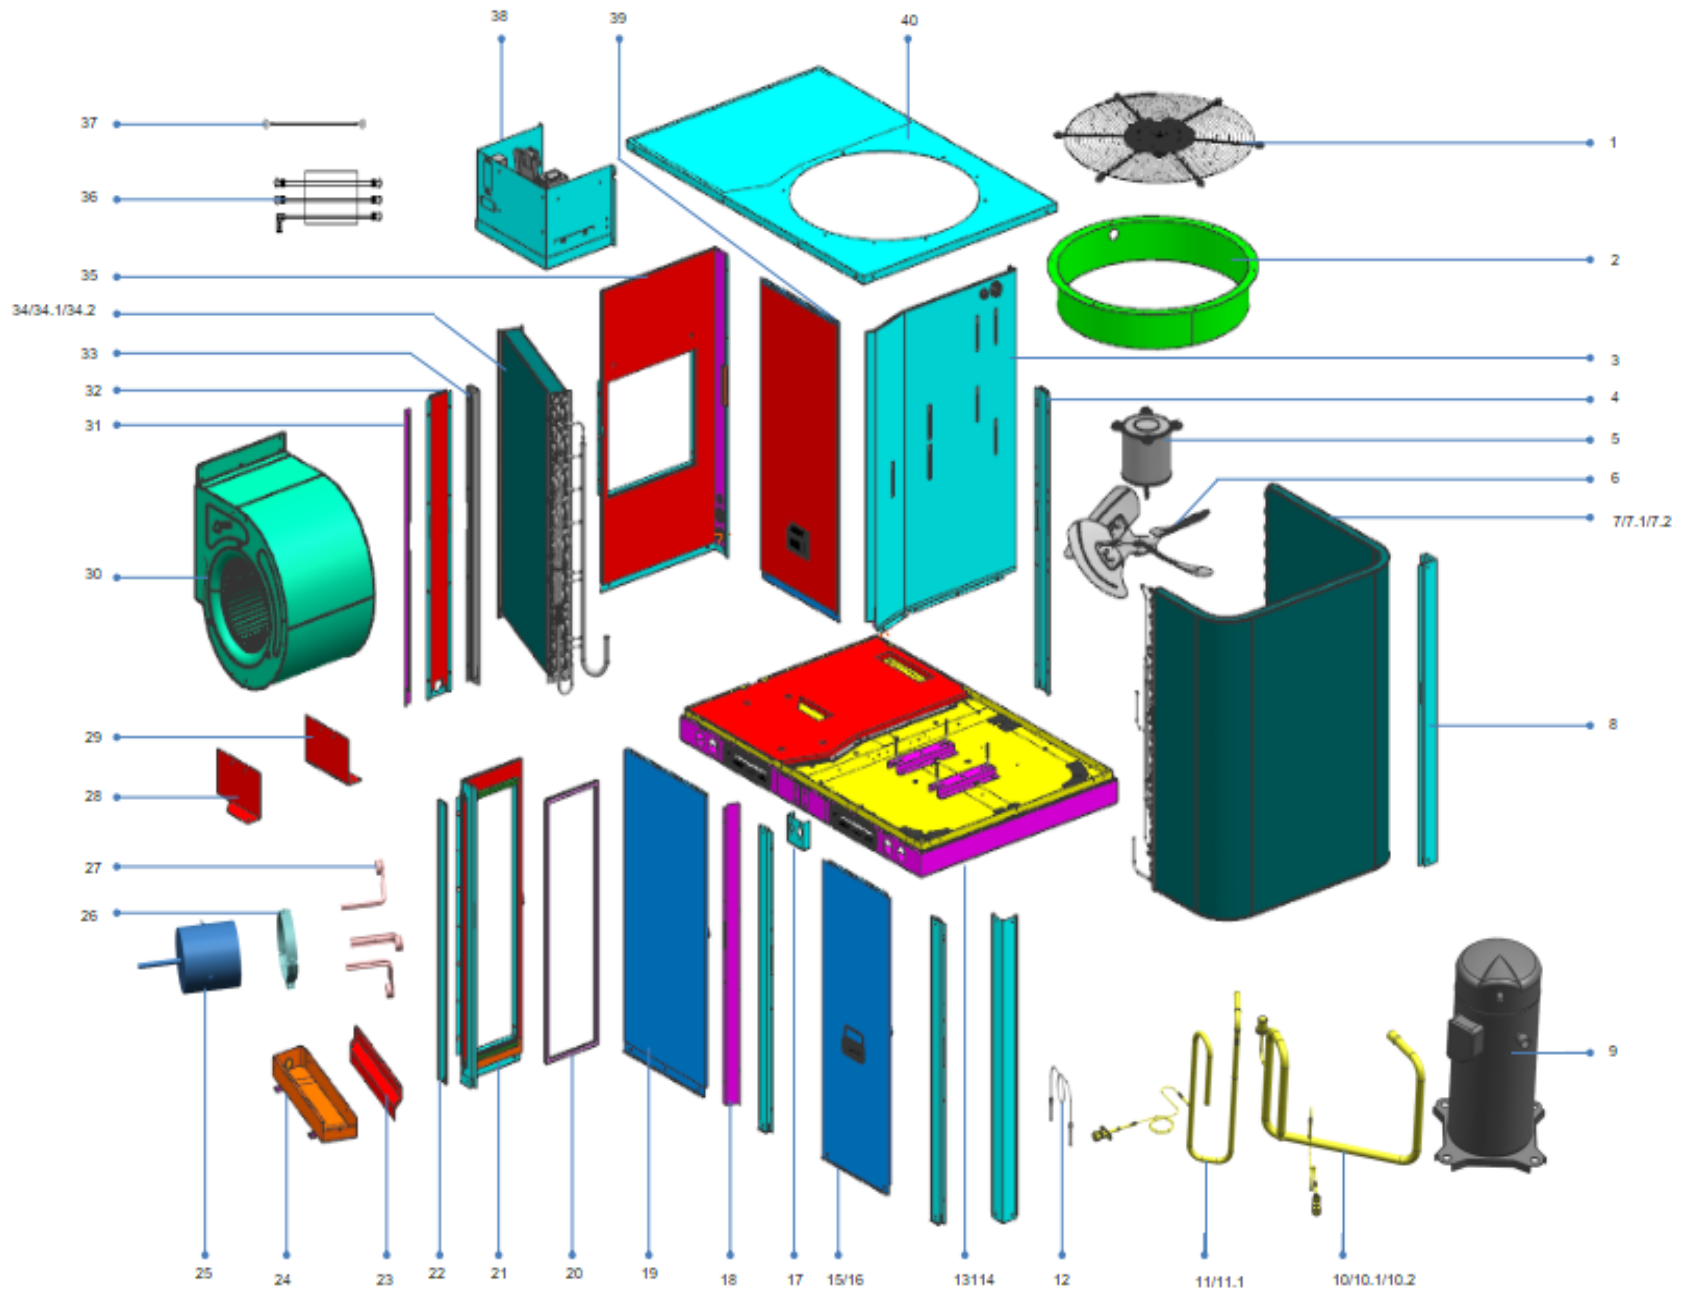

Model CCRT60-3

Power 208-230V-60Hz-3Ph

No.	Part Name	Quantity	BOM code	Price(\$\$)	Remark
1	Net	1	201296190004		
2	Ring	1	201296190007		
3	Partition board ass'y	1	201296090787		
4	Former pole	3	201296090088		
5	Motor	1	202400400126		
6	Axial flow fan	1	201296190003		
7	Condenser ass'y	1	201596090112		
7.1	Condenser inlet pipe ass'y	1	201696090961		
7.2	Condenser output pipe ass'y	1	201696090960		
8	Left pole	2	201296090089		
9	Compressor	1	201401400820		
10	Suction pipe ass'y	1	201696091072		
10.1	Pressure switch	1	202301820021		

10.2	Pipe joint	1	201696091024		
11	Discharge pipe ass'y	1	201696091074		
11.1	Pipe joint	1	201696091024		
12	Capillary ass'y	1	201696091070		
13	Base ass'y	1	201296590184		
14	Board	4	201196190010		
15	Rear cover ass'y	1	201296090065		
16	Handle	2	201148700003		
17	Installation board	1	2012960A0205		
18	Rear cover ass'y	1	201296090070		
19	Evaporator bracket I ass'y	1	201296090072		
20	Filter	1	201196090001		
21	Cover	1	201296090066		
22	Filter shutter	1	201296090064		
23	Drainage pan waterproof board	1	201296090117		
24	Drainage pan	1	201296090090		
25	Asynchronous motor	1	202400400829		
26	Motor bracket II	1	201270390273		
27	Motor bracket I	3	201270390288		
28	Supporter boarding II	1	201296090061		
29	Supporter boarding I	1	201296090062		
30	Centrifugal Fans	1	201200300061		
31	Evaporator bracket III ass'y	1	201296090063		
32	Cover	1	201296090075		
33	Evaporator support board ass'y II	1	201296090788		
34	Evaporator ass'y	1	201596090107		
34.1	Evaporator inlet pipe ass'y	1	201696090972		
34.2	Evaporator output pipe ass'y	1	201696090983		
35	Cover	1	201296090080		
36	Wire joint	1	202402200615		
37	Ground wire	1	202402150994		
38	E-part box ass'y	1	203396090063		
38.1	E-part box	1	201296090108		
38.2	Main control board ass'y	1	201396190005		
38.3	AC contactor	1	202300830082		
38.6	Capacitor	1	202401000883		
38.7	Compressor capacitance	1	202401000888		