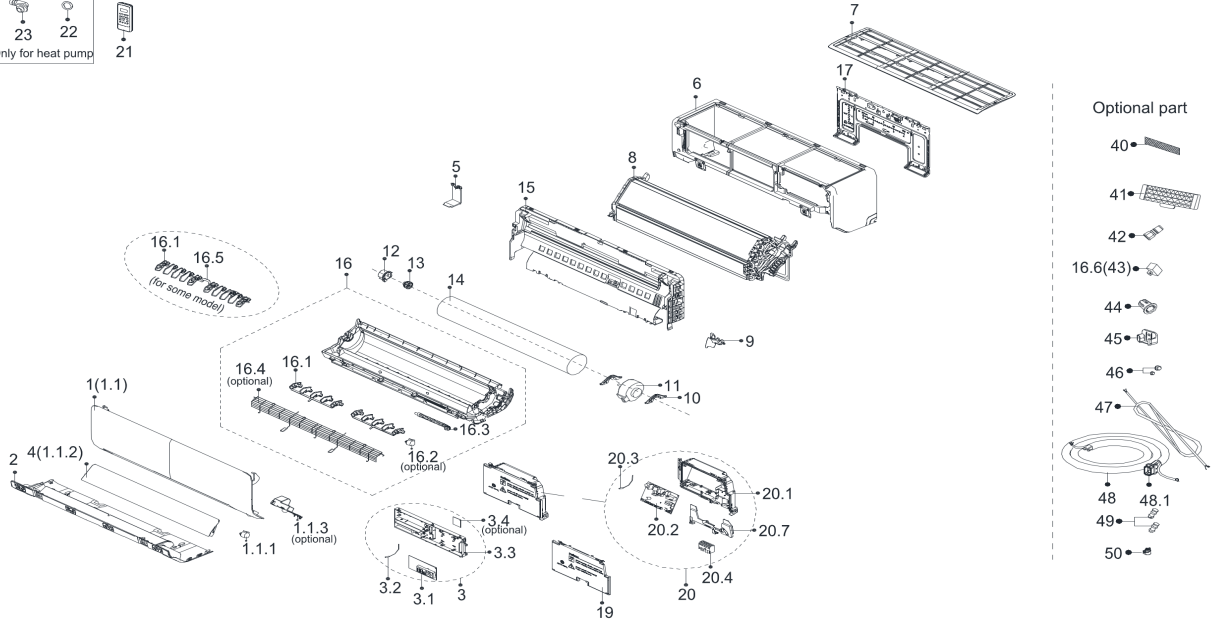

# ComfortStar®

Accessory part

EX_ID	Spare Parts Code	Part Name(EN)	Qty.	Price	Remarks	Update
1	12122000A86745	Panel assembly	1		JSN after*23129xxxx	20230619
	12122000A86745				CSN after*22C04xxxx	20230619
	12122000026983				JSN after*20A16xxxx	20230619
1.1	12122000A85024	Panel assembly	1		add,JSN after*23129xxxx	20230619
1.1.2	12122000A85051	Panel assembly	1		add,JSN after*23129xxxx	20230619
2	12122000A83302	Panel assembly1	1		JSN after*23129xxxx	20230619
	12122000026607				JSN after*20A16xxxx	20230619
3	17222000A59450	Display box subassembly	1			
3.1	17122000050213	Display board subassembly	1			
3.2	11201007003103	Room Temperature Sensor	1			
3.3	12122000026921	Display box	1			
5	12122000026621	Chassis support I	1			
6	12122000A85029	Panel frame assembly	1			
7	12122000026428	Filter filter subassembly	1			
8	15822000A18343	Evaporator assembly	1			
9	12122000026609	pipe clamp board	1			