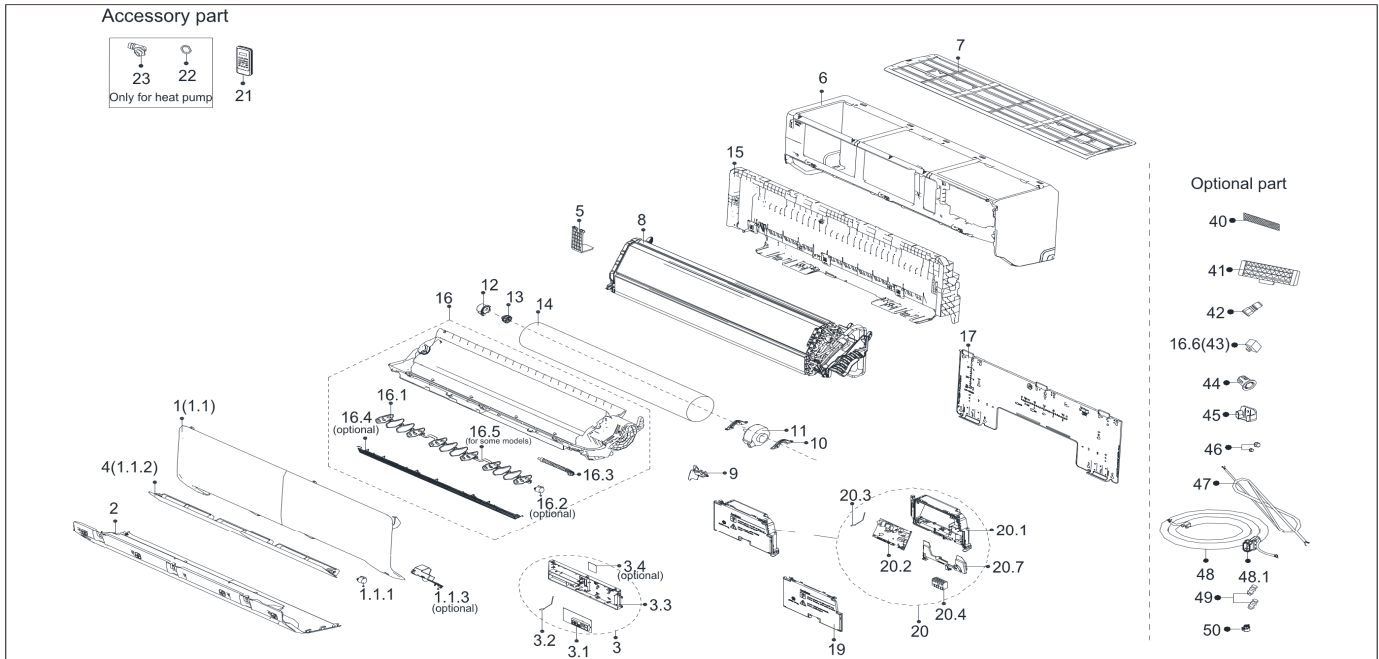

Exploded View

Model CHF24CD(I)

ComfortStar®

EX_ID	Spare Parts Code	Part Name(EN)	Qty.	Price	Remarks	Update
1	12122000A86735	Panel assembly	1		JSN after*23125xxxx	20230703
	12122000027825				JSN after*20A16xxxx	20230703
1.1	12122000A85059	Panel assembly	1		add,JSN after*23125xxxx	20230703
1.1.2	12122000A85076	Panel assembly	1		add,JSN after*23125xxxx	20230703
2	12122000A83283	Panel assembly	1		JSN after*23125xxxx	20230703
	12122000027414				JSN after*20A16xxxx	20230703
3	17222000A59450	Display box subassembly	1			
3.1	17122000050213	Display board subassembly	1			
3.2	11201007003103	Room Temperature Sensor	1			
3.3	12122000026921	Display box	1			
5	12122000026621	Chassis support I	1			
6	12122000A85029	Panel frame assembly	1			
7	12122000026428	Filter filter subassembly	1			
8	15822000A18743	Evaporator assembly	1			
9	12122000026609	pipe clamp board	1			
10	12122000011994	Fixing board of fan motor	2			