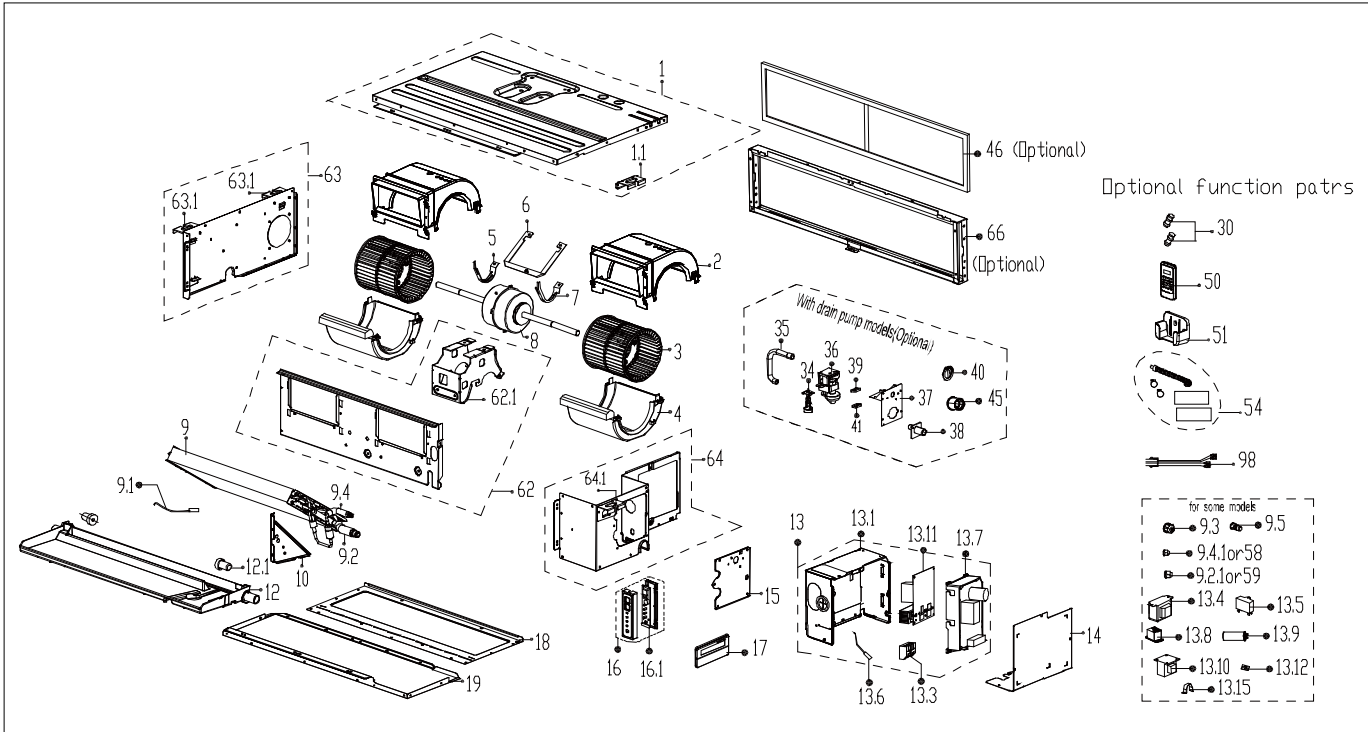

# ComfortStar®

EX_ID	Spare Parts Code	Part Name(EN)	Qty.	Price	Remarks	Update
1	12223000010324	Chassis subassembly	1			
1.1	12223000012926	Hook	1.0			
2	12123000001180	Top volute subassembly	2			
3	12100103000804	centrifuge fan	2			
4	12123000002303	Top volute subassembly	2			
5	12222500000253	Fan motor axes clamp (left)	1			
6	12223000010427	Fan motor fixing board	1			
7	12222500000255	Fan motor axes clamp (right)	1			
8	11002015008306	Brushless DC Motor	1			
9	15823000004321	Evaporator Assembly	1			
9.1	11201007002320	Pipe temperature sensor	1.0			
9.2	15123000010747	Evaporator outlet pipe subassembly	1.0			
9.3	15500404000002	Pipe Nut	1.0			
9.4	15123000010589	Evaporator inlet pipe subassembly	1.0			
9.5	15500209000001	Check valve	1.0			
10	12223000A04010	Evaporator right support board subassembly	1			